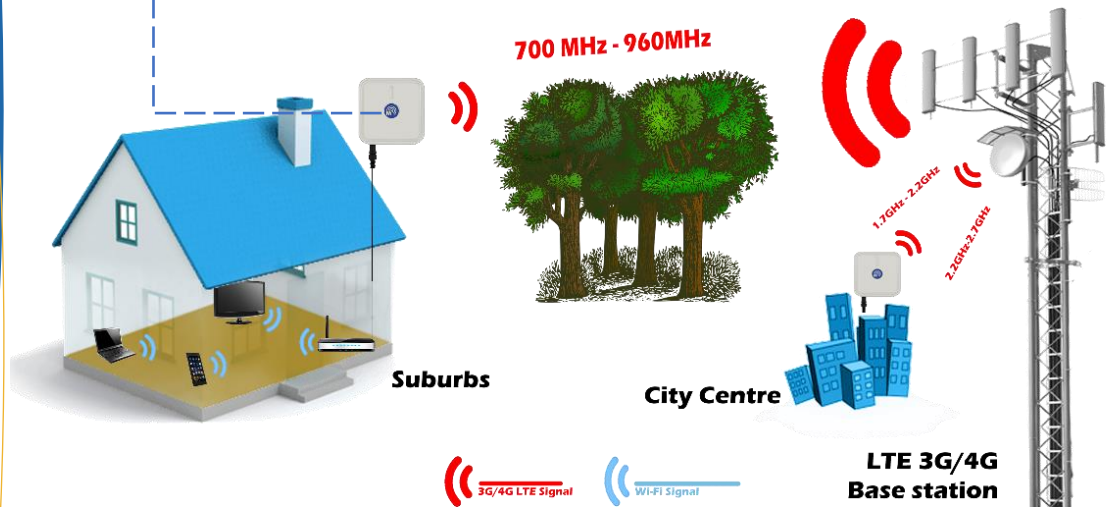

simple
fast
complete

WiBOX

PA MMB0727-8X NF

Universal LTE Antenna

LTE signal is lost!

ON THE SUBURBS AND RURAL AREAS THE CUSTOMERS ARE SUFFERING WITH WEAK SIGNAL. THERE ARE GAPS WHERE IS NO SIGNAL. THIS SITUATION MIGHT BE PRESENT ALSO IN CITY CENTRES.

On the suburbs and rural areas the customers are suffering with weak signal. There are gaps where is no signal. This situation might be present also in city centres.

Mobile operators use different frequencies to provide LTE signals like LTE700, LTE800, LTE1800 or LTE2600. In the city centres there are mainly LTE1800 and LTE2600 while on suburbs or rural areas there are the lower frequencies like LTE700/800..

WiBOX
PA MMB0727-8X NF

WiBOX PA MMB0727-8X NF

band 20
791-862MHz

band 3
1.7-1.9 GHz

band 7
2.5-2.7GHz

provides with the full coverage and directional characteristic of the antenna.

directional

The antenna should be headed to the base station.