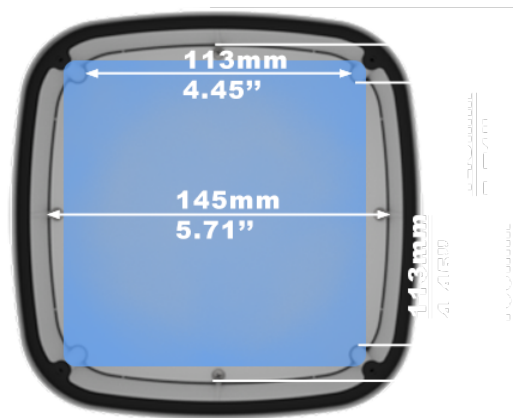

## ENCLOSURE **WiSpot**

**WiSpot** is a **high-end IP67** enclosure for indoor&outdoor use. It's predicted for creating hotspots or another distributing systems, that's a great base for **multi-omnidirectional antennas**, also the client installations on the **moving vehicles**. **WiSpot** has the installation compartment integrated (dimensions **113 x 113 x 50 (mm)**). The enclosure can be installed on the mast, wall or the flat surfaces like **roofs of the vehicles**. The casing is made of plastic ABS material.

### Mechanic specification

Outer dimensions	16 x 24 x 16 cm 6.3 x 9.45 x 6.3 inch
Inner dimensions	14.5 x 14.5 x 5 cm 5.71 x 5.71 x 1.97 inch
Weight	1 kg
Connector	RJ45
Material	ABS (UV Resistant)
Operating temperature	from -40°C to 80°C from -40°F to 176°F

## Technical draws WiSpot

Inner dimensions **WiSpot**

Outer dimensions **WiSpot**