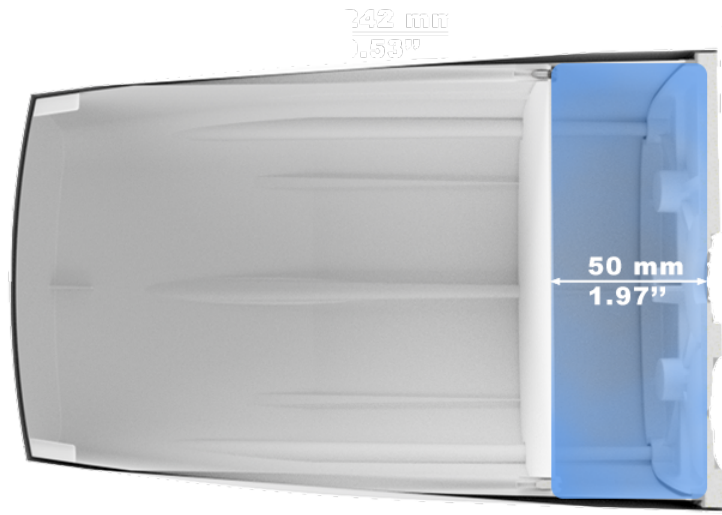

## ENCLOSURE **WiSpot**

**WiSpot** is a **high-end IP67** enclosure for indoor&outdoor use. It's predicted for creating hotspots or another distributing systems, that's a great base for **multi-omnidirectional antennas**, also the client installations on the **moving vehicles**. **WiSpot** has the installation compartment integrated (dimensions **113 x 113 x 50 (mm)**). The enclosure can be installed on the mast, wall or the flat surfaces like **roofs of the vehicles**. The casing is made of plastic ABS material.

### Mechanic specification

Outer dimensions	16 x 24 x 16 cm 6.3 x 9.45 x 6.3 inch
Inner dimensions	14.5 x 14.5 x 5 cm 5.71 x 5.71 x 1.97 inch
Weight	1 kg
Connector	RJ45
Material	ABS (UV Resistant)
Operating temperature	from -40°C to 80°C from -40°F to 176°F

## Technical draws WiSpot

Inner dimensions **WiSpot**

Outer dimensions **WiSpot**