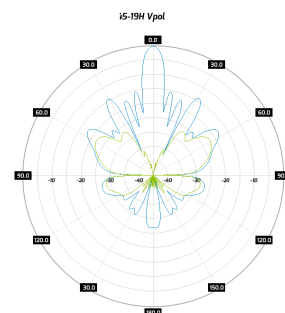

### Electrical specification

Frequency	5.1 - 5.9 GHz
Gain	19 dBi
VSWR	<1.50, max < 1.80
Beamwidth	8°/45°
Polarization	H
Cross-Polar Isolation	
Front-to-Back	
Separation between Connectors	
Impedance	50 Ω
Max Input Power	50 W
Lighting Protection	No
DC Ground	Yes

### Systems

- › LTE band - 46, 47, 252, 255
- › WLAN - 5 GHz
- › WiMAX - 5 GHz
- › RFID - 5725 - 5875 MHz
- › ISM - 5725-5875 MHz

### Plots

Radiation pattern WiBOX 5-45-19H H-Pol

Radiation pattern WiBOX 5-45-19H V-Pol