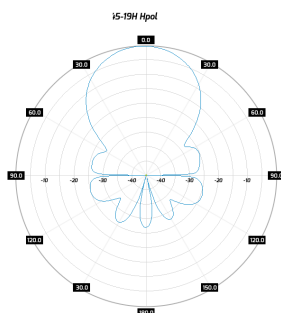

Plots

Radiation pattern WiBOX 5-45-19H H-Pol