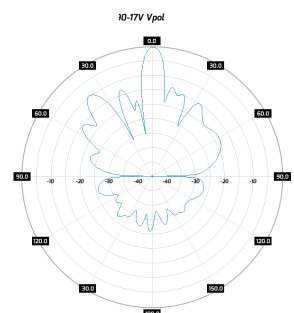

ROHS

Electrical specification

Frequency	<ul style="list-style-type: none"> 2.4 - 2.5 GHz 5.1 - 5.85 GHz
Gain	<ul style="list-style-type: none"> 15 dBi 17 dBi
VSWR	<ul style="list-style-type: none"> <2.00 <2.00
Beamwidth	<ul style="list-style-type: none"> 9°/90° 9°/90°
Polarization	<ul style="list-style-type: none"> H V
Cross-Polar Isolation	
Front-to-Back	
Separation between Connectors	
Impedance	50 Ω
Max Input Power	50 W
Lighting Protection	No
DC Ground	Yes

Mechanic specification

Dimensions	29.2 x 48.6 x 10.6 cm 11.5 x 19.13 x 4.17 inch
Weight	2.5 kg
Connector	RJ45
Material	ABS
Waterproof level	IP67
Operating temperature	from -40°C to 80°C from -40°F to 176°F
Wind resistance	70km/h

Mounting Kit

Dimensions	9.9 x 10.5 x 14.8 cm 3.9 x 4.13 x 5.83 inch
Regulation Range	+/- 30°
Weight	0.87 kg
Most Dimensions Range	25 - 65mm
Material	Polyamide with fiberglass + galvanized steel U-Bolts

Applications

- › Stadiums, Public Places
- › Hotspot
- › PtM Connections
- › System Integration

Plots

Radiation pattern WiBOX SA 24-90-15H Pol H

Radiation pattern WiBOX SA 24-90-12H Pol V

Radiation pattern WiBOX SA 5-90-17V Pol V