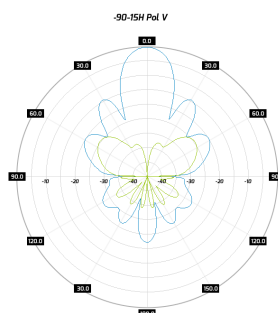

ROHS

Electrical specification

Frequency	<ul style="list-style-type: none"> 2.4 - 2.5 GHz 5.1 - 5.85 GHz
Gain	<ul style="list-style-type: none"> 15 dBi 17 dBi
VSWR	<ul style="list-style-type: none"> <2.00 <2.00
Beamwidth	<ul style="list-style-type: none"> 9°/90° 9°/90°
Polarization	<ul style="list-style-type: none"> H V
Cross-Polar Isolation	
Front-to-Back	
Separation between Connectors	
Impedance	50 Ω
Max Input Power	50 W
Lighting Protection	No
DC Ground	Yes

Systems

- › LTE band - 40, 41, 46, 53, 252, 255
- › WLAN - 2.4 GHz, 5 GHz
- › WiMAX - 2.3 GHz, 2.5 GHz, 5 GHz
- › RFID - 2400 - 2483 MHz, 5725 - 5875 MHz
- › Bluetooth - 2400-2483 MHz
- › ISM - 2400-2483 MHz, 5725-5875 MHz

Applications

- › Stadiums, Public Places
- › Hotspot
- › PtM Connections
- › System Integration

Plots

Radiation pattern WiBOX SA 24-90-15H Pol H

Radiation pattern WiBOX SA 24-90-12H Pol V

Radiation pattern WiBOX SA 5-90-17V Pol V