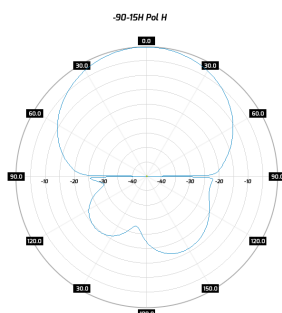

Plots

Radiation pattern WiBOX SA 24-90-15H Pol H