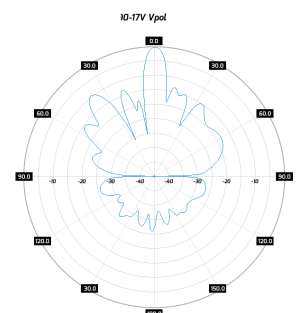

ROHS

Electrical specification

Frequency	<ul style="list-style-type: none"> 2.4 - 2.5 GHz 5.1 - 5.85 GHz
Gain	<ul style="list-style-type: none"> 15 dBi 17 dBi
VSWR	<ul style="list-style-type: none"> <2.00 <2.00
Beamwidth	<ul style="list-style-type: none"> 9°/90° 9°/90°
Polarization	<ul style="list-style-type: none"> H V
Cross-Polar Isolation	
Front-to-Back	
Separation between Connectors	
Impedance	50 Ω
Max Input Power	50 W
Lighting Protection	No
DC Ground	Yes

Mechanic specification

Dimensions	29.2 x 48.6 x 10.6 cm 11.5 x 19.13 x 4.17 inch
Weight	2.5 kg
Connector	RJ45
Material	ABS
Waterproof level	IP67
Operating temperature	from -40°C to 80°C from -40°F to 176°F
Wind resistance	70km/h

Mounting Kit

Dimensions	9.9 x 10.5 x 14.8 cm 3.9 x 4.13 x 5.83 inch
Regulation Range	+/- 30°
Weight	0.87 kg
Most Dimensions Range	25 - 65mm
Material	Polyamide with fiberglass + galvanized steel U-Bolts

Applications

- › Stadiums, Public Places
- › Hotspot
- › PtM Connections
- › System Integration

Plots

Radiation pattern WiBOX SA 24-90-15H Pol H

Radiation pattern WiBOX SA 24-90-12H Pol V

Radiation pattern WiBOX SA 5-90-17V Pol V