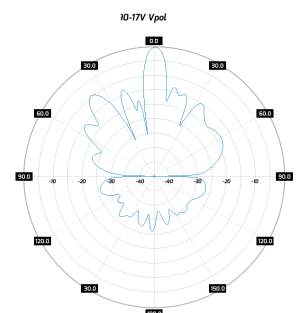

ROHS

Electrical specification

Frequency	<ul style="list-style-type: none"> 2.4 - 2.5 GHz 5.1 - 5.85 GHz
Gain	<ul style="list-style-type: none"> 15 dBi 17 dBi
VSWR	<ul style="list-style-type: none"> <2.00 <2.00
Beamwidth	<ul style="list-style-type: none"> 9°/90° 9°/90°
Polarization	<ul style="list-style-type: none"> H V
Cross-Polar Isolation	
Front-to-Back	
Separation between Connectors	
Impedance	50 Ω
Max Input Power	50 W
Lighting Protection	No
DC Ground	Yes

Mechanic specification

Dimensions	29.2 x 48.6 x 10.6 cm 11.5 x 19.13 x 4.17 inch
Weight	2.5 kg
Connector	RJ45
Material	ABS
Waterproof level	IP67
Operating temperature	from -40°C to 80°C from -40°F to 176°F
Wind resistance	70km/h

Mounting Kit

Dimensions	9.9 x 10.5 x 14.8 cm 3.9 x 4.13 x 5.83 inch
Regulation Range	+/- 30°
Weight	0.87 kg
Most Dimensions Range	25 - 65mm
Material	Polyamide with fiberglass + galvanized steel U-Bolts

Applications

- > Stadiums, Public Places
- > Hotspot
- > PtM Connections
- > System Integration

Plots

Radiation pattern WiBOX SA 24-90-15H Pol H

Radiation pattern WiBOX SA 24-90-12H Pol V

Radiation pattern WiBOX SA 5-90-17V Pol V