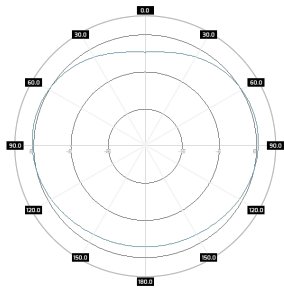

Mechanic specification

Dimensions	16 x 24 x 16 cm 6.3 x 9.45 x 6.3 inch
Weight	1.5 kg
Connector	RJ45 & 2xSMA
Material	ABS
Waterproof level	IP67
Operating temperature	from -40°C to 75°C from -40°F to 167°F
Wind resistance	150km/h

Mounting Kit

Dimensions	9 x 12 x 15 cm 3.54 x 4.72 x 5.91 inch
Regulation Range	°
Weight	0 kg
Most Dimensions Range	mm
Material	stainless steel

Plots

Features

- › Gain for the frequency of 617 - 960 MHz 2x 3 dBi
- › Polarization V for the frequency of 617 - 960 MHz
- › Gain for the frequency of 1700 - 2700 MHz 2x 4 dBi
- › Polarization V for the frequency of 1700 - 2700 MHz
- › Gain for the frequency of 3300 - 3800 MHz 2x 4 dBi
- › Polarization V for the frequency of 3300 - 3800 MHz
- › 2 x Connector SMA
- › Big, ergonomic and voluminous **WiSpot + 2x SMA** enclosure for radio equipment installation
- › Outdoor Waterproof Enclosure **WiSpot + 2x SMA**
- › Designed and resistant for any weather conditions
- › RJ45 Waterproof System
- › 36 Warranty Months

Systems

- › LTE band - 1, 2, 3, 4, 5, 6, 7, 8, 9, 10, 12, 13, 14, 17, 18, 19, 20, 22, 23, 25, 26, 27, 28, 29, 30, 33, 34, 35, 36, 37, 38, 39, 40, 41, 42, 43, 44, 48, 49, 52, 53, 65, 66, 67, 68, 69, 70, 71, 85
- › WiMAX - 2.3 GHz, 2.5 GHz, 3.5 GHz, 700 MHz
- › 3G - 2100 MHz, 850 MHz, 900 MHz
- › GSM - 1800 MHz, 1900 MHz, 850 MHz
- › RFID - 2400 - 2483 MHz, 865 - 868 MHz, 902 - 928 MHz
- › ISM - 2400-2483 MHz, 868-870 MHz
- › WLAN - 2.4 GHz, 3.6 GHz
- › Bluetooth - 2400-2483 MHz