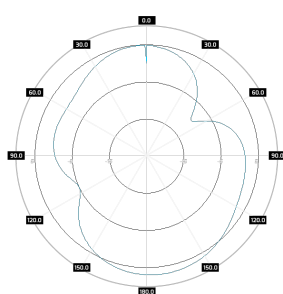

 ROHS

 IP67

 UV RESISTANT

 ABS

Electrical specification

Frequency	<ul style="list-style-type: none"> 0.617 - 0.96 GHz 1.7 - 2.7 GHz 3.3 - 3.8 GHz
Gain	<ul style="list-style-type: none"> 3 dBi 4 dBi 4 dBi
VSWR	<ul style="list-style-type: none"> <1.80, max < 2.00 <1.80, max < 2.00 <1.80, max < 2.00
Beamwidth	<ul style="list-style-type: none"> 360°/35° +/- 5° 360°/35° +/- 5° 360°/35° +/- 5°
Polarization	<ul style="list-style-type: none"> V V V
Cross-Polar Isolation	
Front-to-Back	
Separation between Connectors	
Impedance	50 Ω
Max Input Power	50 W
Lighting Protection	No
DC Ground	No

Mounting Kit

Dimensions	9 x 12 x 15 cm 3.54 x 4.72 x 5.91 inch
Regulation Range	°
Weight	0 kg
Most Dimensions Range	mm
Material	stainless steel

Plots

Features

- › Gain for the frequency of 617 - 960 MHz 2x 3 dBi
- › Polarization V for the frequency of 617 - 960 MHz
- › Gain for the frequency of 1700 - 2700 MHz 2x 4 dBi
- › Polarization V for the frequency of 1700 - 2700 MHz
- › Gain for the frequency of 3300 - 3800 MHz 2x 4 dBi
- › Polarization V for the frequency of 3300 - 3800 MHz
- › 2 x Connector SMA
- › Big, ergonomic and voluminous **WiSpot + 2x SMA** enclosure for radio equipment installation
- › Outdoor Waterproof Enclosure **WiSpot + 2x SMA**
- › Designed and resistant for any weather conditions
- › RJ45 Waterproof System
- › 36 Warranty Months

Systems

- › LTE band - 1, 2, 3, 4, 5, 6, 7, 8, 9, 10, 12, 13, 14, 17, 18, 19, 20, 22, 23, 25, 26, 27, 28, 29, 30, 33, 34, 35, 36, 37, 38, 39, 40, 41, 42, 43, 44, 48, 49, 52, 53, 65, 66, 67, 68, 69, 70, 71, 85
- › WiMAX - 2.3 GHz, 2.5 GHz, 3.5 GHz, 700 MHz
- › 3G - 2100 MHz, 850 MHz, 900 MHz
- › GSM - 1800 MHz, 1900 MHz, 850 MHz
- › RFID - 2400 - 2483 MHz, 865 - 868 MHz, 902 - 928 MHz
- › ISM - 2400-2483 MHz, 868-870 MHz
- › WLAN - 2.4 GHz, 3.6 GHz
- › Bluetooth - 2400-2483 MHz

Azimuth
800 Mhz

Azimuth
1900 MHz

Azimuth
2500 MHz

Azimuth
3550 MHz

Elevation
800 MHz

Elevation
1900 MHz

Elevation
2500 MHz

Elevation
3550 MHz