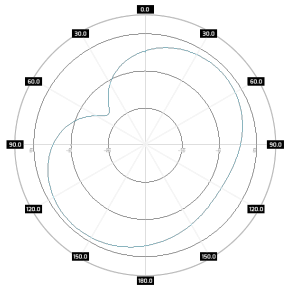

 ROHS

 IP67

 UV RESISTANT

 ABS

Electrical specification

Frequency	<ul style="list-style-type: none"> 0.617 - 0.96 GHz 1.7 - 2.7 GHz 3.3 - 3.8 GHz
Gain	<ul style="list-style-type: none"> 3 dBi 4 dBi 4 dBi
VSWR	<ul style="list-style-type: none"> <1.80, max < 2.00 <1.80, max < 2.00 <1.80, max < 2.00
Beamwidth	<ul style="list-style-type: none"> 360°/35° +/- 5° 360°/35° +/- 5° 360°/35° +/- 5°
Polarization	<ul style="list-style-type: none"> V V V
Cross-Polar Isolation	
Front-to-Back	
Separation between Connectors	
Impedance	50 Ω
Max Input Power	50 W
Lighting Protection	No
DC Ground	No

Mounting Kit

Dimensions	9 x 12 x 15 cm 3.54 x 4.72 x 5.91 inch
Regulation Range	°
Weight	0 kg
Most Dimensions Range	mm
Material	stainless steel

Plots

Features

- › Gain for the frequency of 617 - 960 MHz 2x 3 dBi
- › Polarization V for the frequency of 617 - 960 MHz
- › Gain for the frequency of 1700 - 2700 MHz 2x 4 dBi
- › Polarization V for the frequency of 1700 - 2700 MHz
- › Gain for the frequency of 3300 - 3800 MHz 2x 4 dBi
- › Polarization V for the frequency of 3300 - 3800 MHz
- › 2 x Connector SMA
- › Big, ergonomic and voluminous **WiSpot + 2x SMA** enclosure for radio equipment installation
- › Outdoor Waterproof Enclosure **WiSpot + 2x SMA**
- › Designed and resistant for any weather conditions
- › RJ45 Waterproof System
- › 36 Warranty Months

Systems

- › LTE band - 1, 2, 3, 4, 5, 6, 7, 8, 9, 10, 12, 13, 14, 17, 18, 19, 20, 22, 23, 25, 26, 27, 28, 29, 30, 33, 34, 35, 36, 37, 38, 39, 40, 41, 42, 43, 44, 48, 49, 52, 53, 65, 66, 67, 68, 69, 70, 71, 85
- › WiMAX - 2.3 GHz, 2.5 GHz, 3.5 GHz, 700 MHz
- › 3G - 2100 MHz, 850 MHz, 900 MHz
- › GSM - 1800 MHz, 1900 MHz, 850 MHz
- › RFID - 2400 - 2483 MHz, 865 - 868 MHz, 902 - 928 MHz
- › ISM - 2400-2483 MHz, 868-870 MHz
- › WLAN - 2.4 GHz, 3.6 GHz
- › Bluetooth - 2400-2483 MHz

Azimuth
800 Mhz

Azimuth
1900 MHz

Azimuth
2500 MHz

Azimuth
3550 MHz

Elevation
800 MHz

Elevation
1900 MHz

Elevation
2500 MHz

Elevation
3550 MHz