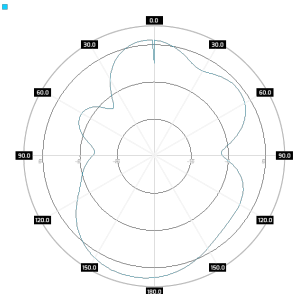

Electrical specification

Frequency	<ul style="list-style-type: none"> 0.617 - 0.96 GHz 1.7 - 2.7 GHz 3.3 - 3.8 GHz
Gain	<ul style="list-style-type: none"> 3 dBi 4 dBi 4 dBi
VSWR	<ul style="list-style-type: none"> <1.80, max < 2.00 <1.80, max < 2.00 <1.80, max < 2.00
Beamwidth	<ul style="list-style-type: none"> 360°/35° +/- 5° 360°/35° +/- 5° 360°/35° +/- 5°
Polarization	<ul style="list-style-type: none"> V V V
Cross-Polar Isolation	
Front-to-Back	
Separation between Connectors	
Impedance	50 Ω
Max Input Power	50 W
Lighting Protection	No
DC Ground	No

Mounting Kit

Dimensions	9 x 12 x 15 cm 3.54 x 4.72 x 5.91 inch
Regulation Range	°
Weight	0 kg
Most Dimensions Range	mm
Material	stainless steel

Plots

Features

- › Gain for the frequency of 617 - 960 MHz 2x 3 dBi
- › Polarization V for the frequency of 617 - 960 MHz
- › Gain for the frequency of 1700 - 2700 MHz 2x 4 dBi
- › Polarization V for the frequency of 1700 - 2700 MHz
- › Gain for the frequency of 3300 - 3800 MHz 2x 4 dBi
- › Polarization V for the frequency of 3300 - 3800 MHz
- › 2 x Connector SMA
- › Big, ergonomic and voluminous **WiSpot + 2x SMA** enclosure for radio equipment installation
- › Outdoor Waterproof Enclosure **WiSpot + 2x SMA**
- › Designed and resistant for any weather conditions
- › RJ45 Waterproof System
- › 36 Warranty Months

Systems

- › LTE band - 1, 2, 3, 4, 5, 6, 7, 8, 9, 10, 12, 13, 14, 17, 18, 19, 20, 22, 23, 25, 26, 27, 28, 29, 30, 33, 34, 35, 36, 37, 38, 39, 40, 41, 42, 43, 44, 48, 49, 52, 53, 65, 66, 67, 68, 69, 70, 71, 85
- › WiMAX - 2.3 GHz, 2.5 GHz, 3.5 GHz, 700 MHz
- › 3G - 2100 MHz, 850 MHz, 900 MHz
- › GSM - 1800 MHz, 1900 MHz, 850 MHz
- › RFID - 2400 - 2483 MHz, 865 - 868 MHz, 902 - 928 MHz
- › ISM - 2400-2483 MHz, 868-870 MHz
- › WLAN - 2.4 GHz, 3.6 GHz
- › Bluetooth - 2400-2483 MHz

Azimuth
800 Mhz

Azimuth
1900 MHz

Azimuth
2500 MHz

Azimuth
3550 MHz

Elevation
800 MHz

Elevation
1900 MHz

Elevation
2500 MHz

Elevation
3550 MHz