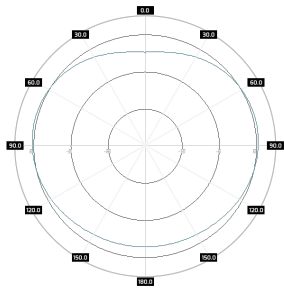

Azimuth
800 Mhz