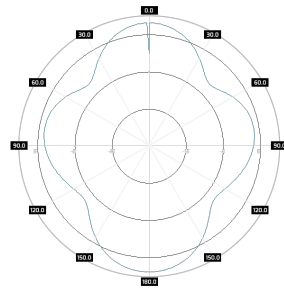

Electrical specification

Frequency	<ul style="list-style-type: none"> 0.617 - 0.96 GHz 1.7 - 2.7 GHz 3.3 - 3.8 GHz
Gain	<ul style="list-style-type: none"> 3 dBi 4 dBi 4 dBi
VSWR	<ul style="list-style-type: none"> <1.80, max < 2.00 <1.80, max < 2.00 <1.80, max < 2.00
Beamwidth	<ul style="list-style-type: none"> 360°/35° +/- 5° 360°/35° +/- 5° 360°/35° +/- 5°
Polarization	<ul style="list-style-type: none"> V V V
Cross-Polar Isolation	
Front-to-Back	
Separation between Connectors	
Impedance	50 Ω
Max Input Power	50 W
Lighting Protection	No
DC Ground	No

Mounting Kit

Dimensions	9 x 12 x 15 cm 3.54 x 4.72 x 5.91 inch
Regulation Range	°
Weight	0 kg
Most Dimensions Range	mm
Material	stainless steel

Plots

Features

- › Gain for the frequency of 617 - 960 MHz 2x 3 dBi
- › Polarization V for the frequency of 617 - 960 MHz
- › Gain for the frequency of 1700 - 2700 MHz 2x 4 dBi
- › Polarization V for the frequency of 1700 - 2700 MHz
- › Gain for the frequency of 3300 - 3800 MHz 2x 4 dBi
- › Polarization V for the frequency of 3300 - 3800 MHz
- › 2 x Connector SMA
- › Big, ergonomic and voluminous **WiSpot + 2x SMA** enclosure for radio equipment installation
- › Outdoor Waterproof Enclosure **WiSpot + 2x SMA**
- › Designed and resistant for any weather conditions
- › RJ45 Waterproof System
- › 36 Warranty Months

Systems

- › LTE band - 1, 2, 3, 4, 5, 6, 7, 8, 9, 10, 12, 13, 14, 17, 18, 19, 20, 22, 23, 25, 26, 27, 28, 29, 30, 33, 34, 35, 36, 37, 38, 39, 40, 41, 42, 43, 44, 48, 49, 52, 53, 65, 66, 67, 68, 69, 70, 71, 85
- › WiMAX - 2.3 GHz, 2.5 GHz, 3.5 GHz, 700 MHz
- › 3G - 2100 MHz, 850 MHz, 900 MHz
- › GSM - 1800 MHz, 1900 MHz, 850 MHz
- › RFID - 2400 - 2483 MHz, 865 - 868 MHz, 902 - 928 MHz
- › ISM - 2400-2483 MHz, 868-870 MHz
- › WLAN - 2.4 GHz, 3.6 GHz
- › Bluetooth - 2400-2483 MHz

Azimuth
800 Mhz

Azimuth
1900 MHz

Azimuth
2500 MHz

Azimuth
3550 MHz

Elevation
800 MHz

Elevation
1900 MHz

Elevation
2500 MHz

Elevation
3550 MHz