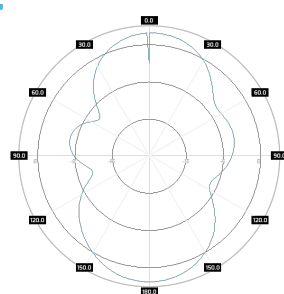

Mounting Kit

Dimensions	9 x 12 x 15 cm 3.54 x 4.72 x 5.91 inch
Regulation Range	°
Weight	0 kg
Most Dimensions Range	mm
Material	stainless steel

Plots

Features

- › Gain for the frequency of 617 - 960 MHz 2x 3 dBi
- › Polarization V for the frequency of 617 - 960 MHz
- › Gain for the frequency of 1700 - 2700 MHz 2x 4 dBi
- › Polarization V for the frequency of 1700 - 2700 MHz
- › Gain for the frequency of 3300 - 3800 MHz 2x 4 dBi
- › Polarization V for the frequency of 3300 - 3800 MHz
- › 2 x Connector SMA
- › Big, ergonomic and voluminous **WiSpot + 2x SMA** enclosure for radio equipment installation
- › Outdoor Waterproof Enclosure **WiSpot + 2x SMA**
- › Designed and resistant for any weather conditions
- › RJ45 Waterproof System
- › 36 Warranty Months

Systems

- › LTE band - 1, 2, 3, 4, 5, 6, 7, 8, 9, 10, 12, 13, 14, 17, 18, 19, 20, 22, 23, 25, 26, 27, 28, 29, 30, 33, 34, 35, 36, 37, 38, 39, 40, 41, 42, 43, 44, 48, 49, 52, 53, 65, 66, 67, 68, 69, 70, 71, 85
- › WiMAX - 2.3 GHz, 2.5 GHz, 3.5 GHz, 700 MHz
- › 3G - 2100 MHz, 850 MHz, 900 MHz
- › GSM - 1800 MHz, 1900 MHz, 850 MHz
- › RFID - 2400 - 2483 MHz, 865 - 868 MHz, 902 - 928 MHz
- › ISM - 2400-2483 MHz, 868-870 MHz
- › WLAN - 2.4 GHz, 3.6 GHz
- › Bluetooth - 2400-2483 MHz

Azimuth
800 Mhz

Azimuth
1900 MHz

Azimuth
2500 MHz

Azimuth
3550 MHz

Elevation
800 MHz

Elevation
1900 MHz

Elevation
2500 MHz

Elevation
3550 MHz