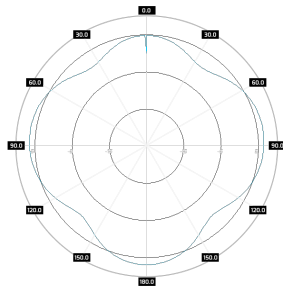

Azimuth
1900 MHz