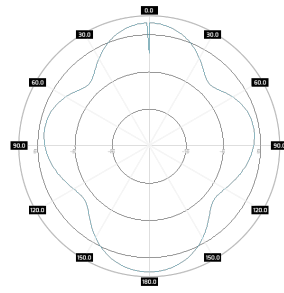

 ROHS

 IP67

 UV RESISTANT

 ABS

Electrical specification

Frequency	<ul style="list-style-type: none"> 0.617 - 0.96 GHz 1.7 - 2.7 GHz 3.3 - 3.8 GHz
Gain	<ul style="list-style-type: none"> 3 dBi 4 dBi 4 dBi
VSWR	<ul style="list-style-type: none"> <1.80, max < 2.00 <1.80, max < 2.00 <1.80, max < 2.00
Beamwidth	<ul style="list-style-type: none"> 360°/35° +/- 5° 360°/35° +/- 5° 360°/35° +/- 5°
Polarization	<ul style="list-style-type: none"> V V V
Cross-Polar Isolation	
Front-to-Back	
Separation between Connectors	
Impedance	50 Ω
Max Input Power	50 W
Lighting Protection	No
DC Ground	No

Mounting Kit

Dimensions	9 x 12 x 15 cm 3.54 x 4.72 x 5.91 inch
Regulation Range	°
Weight	0 kg
Most Dimensions Range	mm
Material	stainless steel

Plots

Features

- › Gain for the frequency of 617 - 960 MHz 2x 3 dBi
- › Polarization V for the frequency of 617 - 960 MHz
- › Gain for the frequency of 1700 - 2700 MHz 2x 4 dBi
- › Polarization V for the frequency of 1700 - 2700 MHz
- › Gain for the frequency of 3300 - 3800 MHz 2x 4 dBi
- › Polarization V for the frequency of 3300 - 3800 MHz
- › 2 x Connector SMA
- › Big, ergonomic and voluminous **WiSpot + 2x SMA** enclosure for radio equipment installation
- › Outdoor Waterproof Enclosure **WiSpot + 2x SMA**
- › Designed and resistant for any weather conditions
- › RJ45 Waterproof System
- › 36 Warranty Months

Systems

- › LTE band - 1, 2, 3, 4, 5, 6, 7, 8, 9, 10, 12, 13, 14, 17, 18, 19, 20, 22, 23, 25, 26, 27, 28, 29, 30, 33, 34, 35, 36, 37, 38, 39, 40, 41, 42, 43, 44, 48, 49, 52, 53, 65, 66, 67, 68, 69, 70, 71, 85
- › WiMAX - 2.3 GHz, 2.5 GHz, 3.5 GHz, 700 MHz
- › 3G - 2100 MHz, 850 MHz, 900 MHz
- › GSM - 1800 MHz, 1900 MHz, 850 MHz
- › RFID - 2400 - 2483 MHz, 865 - 868 MHz, 902 - 928 MHz
- › ISM - 2400-2483 MHz, 868-870 MHz
- › WLAN - 2.4 GHz, 3.6 GHz
- › Bluetooth - 2400-2483 MHz

Azimuth
800 Mhz

Azimuth
1900 MHz

Azimuth
2500 MHz

Azimuth
3550 MHz

Elevation
800 MHz

Elevation
1900 MHz

Elevation
2500 MHz

Elevation
3550 MHz