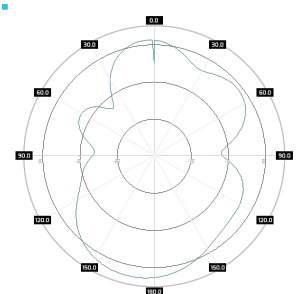

 ROHS

 IP67

 UV RESISTANT

 ABS

Electrical specification

Frequency	<ul style="list-style-type: none"> 0.617 - 0.96 GHz 1.7 - 2.7 GHz 3.3 - 3.8 GHz
Gain	<ul style="list-style-type: none"> 3 dBi 4 dBi 4 dBi
VSWR	<ul style="list-style-type: none"> <1.80, max < 2.00 <1.80, max < 2.00 <1.80, max < 2.00
Beamwidth	<ul style="list-style-type: none"> 360°/35° +/- 5° 360°/35° +/- 5° 360°/35° +/- 5°
Polarization	<ul style="list-style-type: none"> V V V
Cross-Polar Isolation	
Front-to-Back	
Separation between Connectors	
Impedance	50 Ω
Max Input Power	50 W
Lighting Protection	No
DC Ground	No

Mounting Kit

Dimensions	9 x 12 x 15 cm 3.54 x 4.72 x 5.91 inch
Regulation Range	°
Weight	0 kg
Most Dimensions Range	mm
Material	stainless steel

Plots

Features

- › Gain for the frequency of 617 - 960 MHz 2x 3 dBi
- › Polarization V for the frequency of 617 - 960 MHz
- › Gain for the frequency of 1700 - 2700 MHz 2x 4 dBi
- › Polarization V for the frequency of 1700 - 2700 MHz
- › Gain for the frequency of 3300 - 3800 MHz 2x 4 dBi
- › Polarization V for the frequency of 3300 - 3800 MHz
- › 2 x Connector SMA
- › Big, ergonomic and voluminous **WiSpot + 2x SMA** enclosure for radio equipment installation
- › Outdoor Waterproof Enclosure **WiSpot + 2x SMA**
- › Designed and resistant for any weather conditions
- › RJ45 Waterproof System
- › 36 Warranty Months

Systems

- › LTE band - 1, 2, 3, 4, 5, 6, 7, 8, 9, 10, 12, 13, 14, 17, 18, 19, 20, 22, 23, 25, 26, 27, 28, 29, 30, 33, 34, 35, 36, 37, 38, 39, 40, 41, 42, 43, 44, 48, 49, 52, 53, 65, 66, 67, 68, 69, 70, 71, 85
- › WiMAX - 2.3 GHz, 2.5 GHz, 3.5 GHz, 700 MHz
- › 3G - 2100 MHz, 850 MHz, 900 MHz
- › GSM - 1800 MHz, 1900 MHz, 850 MHz
- › RFID - 2400 - 2483 MHz, 865 - 868 MHz, 902 - 928 MHz
- › ISM - 2400-2483 MHz, 868-870 MHz
- › WLAN - 2.4 GHz, 3.6 GHz
- › Bluetooth - 2400-2483 MHz

Azimuth
800 Mhz

Azimuth
1900 MHz

Azimuth
2500 MHz

Azimuth
3550 MHz

Elevation
800 MHz

Elevation
1900 MHz

Elevation
2500 MHz

Elevation
3550 MHz