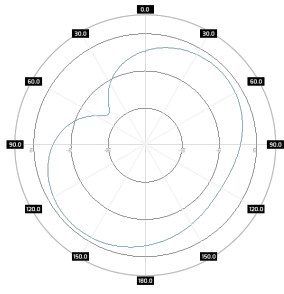

Electrical specification

Frequency	<ul style="list-style-type: none"> 0.617 - 0.96 GHz 1.7 - 2.7 GHz 3.3 - 3.8 GHz
Gain	<ul style="list-style-type: none"> 3 dBi 4 dBi 4 dBi
VSWR	<ul style="list-style-type: none"> <1.80, max < 2.00 <1.80, max < 2.00 <1.80, max < 2.00
Beamwidth	<ul style="list-style-type: none"> 360°/35° +/- 5° 360°/35° +/- 5° 360°/35° +/- 5°
Polarization	<ul style="list-style-type: none"> V V V
Cross-Polar Isolation	
Front-to-Back	
Separation between Connectors	
Impedance	50 Ω
Max Input Power	50 W
Lighting Protection	No
DC Ground	No

Mounting Kit

Dimensions	9 x 12 x 15 cm 3.54 x 4.72 x 5.91 inch
Regulation Range	°
Weight	0 kg
Most Dimensions Range	mm
Material	stainless steel

Plots

Features

- › Gain for the frequency of 617 - 960 MHz 2x 3 dBi
- › Polarization V for the frequency of 617 - 960 MHz
- › Gain for the frequency of 1700 - 2700 MHz 2x 4 dBi
- › Polarization V for the frequency of 1700 - 2700 MHz
- › Gain for the frequency of 3300 - 3800 MHz 2x 4 dBi
- › Polarization V for the frequency of 3300 - 3800 MHz
- › 2 x Connector SMA
- › Big, ergonomic and voluminous **WiSpot + 2x SMA** enclosure for radio equipment installation
- › Outdoor Waterproof Enclosure **WiSpot + 2x SMA**
- › Designed and resistant for any weather conditions
- › RJ45 Waterproof System
- › 36 Warranty Months

Systems

- › LTE band - 1, 2, 3, 4, 5, 6, 7, 8, 9, 10, 12, 13, 14, 17, 18, 19, 20, 22, 23, 25, 26, 27, 28, 29, 30, 33, 34, 35, 36, 37, 38, 39, 40, 41, 42, 43, 44, 48, 49, 52, 53, 65, 66, 67, 68, 69, 70, 71, 85
- › WiMAX - 2.3 GHz, 2.5 GHz, 3.5 GHz, 700 MHz
- › 3G - 2100 MHz, 850 MHz, 900 MHz
- › GSM - 1800 MHz, 1900 MHz, 850 MHz
- › RFID - 2400 - 2483 MHz, 865 - 868 MHz, 902 - 928 MHz
- › ISM - 2400-2483 MHz, 868-870 MHz
- › WLAN - 2.4 GHz, 3.6 GHz
- › Bluetooth - 2400-2483 MHz

Azimuth
800 Mhz

Azimuth
1900 MHz

Azimuth
2500 MHz

Azimuth
3550 MHz

Elevation
800 MHz

Elevation
1900 MHz

Elevation
2500 MHz

Elevation
3550 MHz