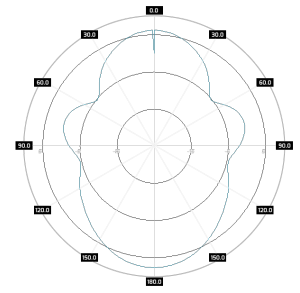

Electrical specification

Frequency	<ul style="list-style-type: none"> 0.617 - 0.96 GHz 1.7 - 2.7 GHz 3.3 - 3.8 GHz
Gain	<ul style="list-style-type: none"> 3 dBi 4 dBi 4 dBi
VSWR	<ul style="list-style-type: none"> <1.80, max < 2.00 <1.80, max < 2.00 <1.80, max < 2.00
Beamwidth	<ul style="list-style-type: none"> 360°/35° +/- 5° 360°/35° +/- 5° 360°/35° +/- 5°
Polarization	<ul style="list-style-type: none"> V V V
Cross-Polar Isolation	
Front-to-Back	
Separation between Connectors	
Impedance	50 Ω
Max Input Power	50 W
Lighting Protection	No
DC Ground	No

Mounting Kit

Dimensions	9 x 12 x 15 cm 3.54 x 4.72 x 5.91 inch
Regulation Range	°
Weight	0 kg
Most Dimensions Range	mm
Material	stainless steel

Plots

Features

- › Gain for the frequency of 617 - 960 MHz 2x 3 dBi
- › Polarization V for the frequency of 617 - 960 MHz
- › Gain for the frequency of 1700 - 2700 MHz 2x 4 dBi
- › Polarization V for the frequency of 1700 - 2700 MHz
- › Gain for the frequency of 3300 - 3800 MHz 2x 4 dBi
- › Polarization V for the frequency of 3300 - 3800 MHz
- › 2 x Connector SMA
- › Big, ergonomic and voluminous **WiSpot + 2x SMA** enclosure for radio equipment installation
- › Outdoor Waterproof Enclosure **WiSpot + 2x SMA**
- › Designed and resistant for any weather conditions
- › RJ45 Waterproof System
- › 36 Warranty Months

Systems

- › LTE band - 1, 2, 3, 4, 5, 6, 7, 8, 9, 10, 12, 13, 14, 17, 18, 19, 20, 22, 23, 25, 26, 27, 28, 29, 30, 33, 34, 35, 36, 37, 38, 39, 40, 41, 42, 43, 44, 48, 49, 52, 53, 65, 66, 67, 68, 69, 70, 71, 85
- › WiMAX - 2.3 GHz, 2.5 GHz, 3.5 GHz, 700 MHz
- › 3G - 2100 MHz, 850 MHz, 900 MHz
- › GSM - 1800 MHz, 1900 MHz, 850 MHz
- › RFID - 2400 - 2483 MHz, 865 - 868 MHz, 902 - 928 MHz
- › ISM - 2400-2483 MHz, 868-870 MHz
- › WLAN - 2.4 GHz, 3.6 GHz
- › Bluetooth - 2400-2483 MHz

Azimuth
800 Mhz

Azimuth
1900 MHz

Azimuth
2500 MHz

Azimuth
3550 MHz

Elevation
800 MHz

Elevation
1900 MHz

Elevation
2500 MHz

Elevation
3550 MHz