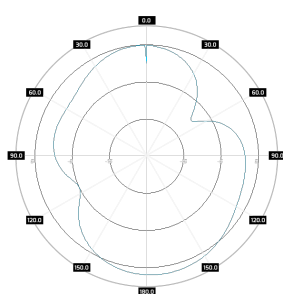

Electrical specification

Frequency	<ul style="list-style-type: none"> 0.617 - 0.96 GHz 1.7 - 2.7 GHz 3.3 - 3.8 GHz
Gain	<ul style="list-style-type: none"> 3 dBi 4 dBi 4 dBi
VSWR	<ul style="list-style-type: none"> <1.80, max < 2.00 <1.80, max < 2.00 <1.80, max < 2.00
Beamwidth	<ul style="list-style-type: none"> 360°/35° +/- 5° 360°/35° +/- 5° 360°/35° +/- 5°
Polarization	<ul style="list-style-type: none"> V V V
Cross-Polar Isolation	
Front-to-Back	
Separation between Connectors	
Impedance	50 Ω
Max Input Power	50 W
Lighting Protection	No
DC Ground	No

Mounting Kit

Dimensions	9 x 12 x 15 cm 3.54 x 4.72 x 5.91 inch
Regulation Range	°
Weight	0 kg
Most Dimensions Range	mm
Material	stainless steel

Plots

Features

- › Gain for the frequency of 617 - 960 MHz 2x 3 dBi
- › Polarization V for the frequency of 617 - 960 MHz
- › Gain for the frequency of 1700 - 2700 MHz 2x 4 dBi
- › Polarization V for the frequency of 1700 - 2700 MHz
- › Gain for the frequency of 3300 - 3800 MHz 2x 4 dBi
- › Polarization V for the frequency of 3300 - 3800 MHz
- › 2 x Connector SMA
- › Big, ergonomic and voluminous **WiSpot + 2x SMA** enclosure for radio equipment installation
- › Outdoor Waterproof Enclosure **WiSpot + 2x SMA**
- › Designed and resistant for any weather conditions
- › RJ45 Waterproof System
- › 36 Warranty Months

Systems

- › LTE band - 1, 2, 3, 4, 5, 6, 7, 8, 9, 10, 12, 13, 14, 17, 18, 19, 20, 22, 23, 25, 26, 27, 28, 29, 30, 33, 34, 35, 36, 37, 38, 39, 40, 41, 42, 43, 44, 48, 49, 52, 53, 65, 66, 67, 68, 69, 70, 71, 85
- › WiMAX - 2.3 GHz, 2.5 GHz, 3.5 GHz, 700 MHz
- › 3G - 2100 MHz, 850 MHz, 900 MHz
- › GSM - 1800 MHz, 1900 MHz, 850 MHz
- › RFID - 2400 - 2483 MHz, 865 - 868 MHz, 902 - 928 MHz
- › ISM - 2400-2483 MHz, 868-870 MHz
- › WLAN - 2.4 GHz, 3.6 GHz
- › Bluetooth - 2400-2483 MHz

Azimuth
800 Mhz

Azimuth
1900 MHz

Azimuth
2500 MHz

Azimuth
3550 MHz

Elevation
800 MHz

Elevation
1900 MHz

Elevation
2500 MHz

Elevation
3550 MHz