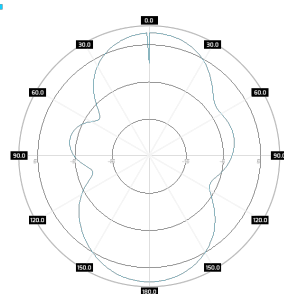

 ROHS

 IP67

 UV RESISTANT

 ABS

Electrical specification

Frequency	<ul style="list-style-type: none"> 0.617 - 0.96 GHz 1.7 - 2.7 GHz 3.3 - 3.8 GHz
Gain	<ul style="list-style-type: none"> 3 dBi 4 dBi 4 dBi
VSWR	<ul style="list-style-type: none"> <1.80, max < 2.00 <1.80, max < 2.00 <1.80, max < 2.00
Beamwidth	<ul style="list-style-type: none"> 360°/35° +/- 5° 360°/35° +/- 5° 360°/35° +/- 5°
Polarization	<ul style="list-style-type: none"> V V V
Cross-Polar Isolation	
Front-to-Back	
Separation between Connectors	
Impedance	50 Ω
Max Input Power	50 W
Lighting Protection	No
DC Ground	No

Mounting Kit

Dimensions	9 x 12 x 15 cm 3.54 x 4.72 x 5.91 inch
Regulation Range	°
Weight	0 kg
Most Dimensions Range	mm
Material	stainless steel

Plots

Features

- › Gain for the frequency of 617 - 960 MHz 2x 3 dBi
- › Polarization V for the frequency of 617 - 960 MHz
- › Gain for the frequency of 1700 - 2700 MHz 2x 4 dBi
- › Polarization V for the frequency of 1700 - 2700 MHz
- › Gain for the frequency of 3300 - 3800 MHz 2x 4 dBi
- › Polarization V for the frequency of 3300 - 3800 MHz
- › 2 x Connector SMA
- › Big, ergonomic and voluminous **WiSpot + 2x SMA** enclosure for radio equipment installation
- › Outdoor Waterproof Enclosure **WiSpot + 2x SMA**
- › Designed and resistant for any weather conditions
- › RJ45 Waterproof System
- › 36 Warranty Months

Systems

- › LTE band - 1, 2, 3, 4, 5, 6, 7, 8, 9, 10, 12, 13, 14, 17, 18, 19, 20, 22, 23, 25, 26, 27, 28, 29, 30, 33, 34, 35, 36, 37, 38, 39, 40, 41, 42, 43, 44, 48, 49, 52, 53, 65, 66, 67, 68, 69, 70, 71, 85
- › WiMAX - 2.3 GHz, 2.5 GHz, 3.5 GHz, 700 MHz
- › 3G - 2100 MHz, 850 MHz, 900 MHz
- › GSM - 1800 MHz, 1900 MHz, 850 MHz
- › RFID - 2400 - 2483 MHz, 865 - 868 MHz, 902 - 928 MHz
- › ISM - 2400-2483 MHz, 868-870 MHz
- › WLAN - 2.4 GHz, 3.6 GHz
- › Bluetooth - 2400-2483 MHz

Azimuth
800 Mhz

Azimuth
1900 MHz

Azimuth
2500 MHz

Azimuth
3550 MHz

Elevation
800 MHz

Elevation
1900 MHz

Elevation
2500 MHz

Elevation
3550 MHz