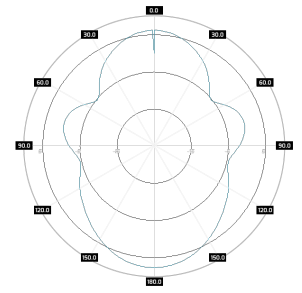

 ROHS

 IP67

 UV RESISTANT

 ABS

Electrical specification

Frequency	<ul style="list-style-type: none"> 0.617 - 0.96 GHz 1.7 - 2.7 GHz 3.3 - 3.8 GHz
Gain	<ul style="list-style-type: none"> 3 dBi 4 dBi 4 dBi
VSWR	<ul style="list-style-type: none"> <1.80, max < 2.00 <1.80, max < 2.00 <1.80, max < 2.00
Beamwidth	<ul style="list-style-type: none"> 360°/35° +/- 5° 360°/35° +/- 5° 360°/35° +/- 5°
Polarization	<ul style="list-style-type: none"> V V V
Cross-Polar Isolation	
Front-to-Back	
Separation between Connectors	
Impedance	50 Ω
Max Input Power	50 W
Lighting Protection	No
DC Ground	No

Mounting Kit

Dimensions	9 x 12 x 15 cm 3.54 x 4.72 x 5.91 inch
Regulation Range	°
Weight	0 kg
Most Dimensions Range	mm
Material	stainless steel

Plots

Features

- › Gain for the frequency of 617 - 960 MHz 2x 3 dBi
- › Polarization V for the frequency of 617 - 960 MHz
- › Gain for the frequency of 1700 - 2700 MHz 2x 4 dBi
- › Polarization V for the frequency of 1700 - 2700 MHz
- › Gain for the frequency of 3300 - 3800 MHz 2x 4 dBi
- › Polarization V for the frequency of 3300 - 3800 MHz
- › 2 x Connector SMA
- › Big, ergonomic and voluminous **WiSpot + 2x SMA** enclosure for radio equipment installation
- › Outdoor Waterproof Enclosure **WiSpot + 2x SMA**
- › Designed and resistant for any weather conditions
- › RJ45 Waterproof System
- › 36 Warranty Months

Systems

- › LTE band - 1, 2, 3, 4, 5, 6, 7, 8, 9, 10, 12, 13, 14, 17, 18, 19, 20, 22, 23, 25, 26, 27, 28, 29, 30, 33, 34, 35, 36, 37, 38, 39, 40, 41, 42, 43, 44, 48, 49, 52, 53, 65, 66, 67, 68, 69, 70, 71, 85
- › WiMAX - 2.3 GHz, 2.5 GHz, 3.5 GHz, 700 MHz
- › 3G - 2100 MHz, 850 MHz, 900 MHz
- › GSM - 1800 MHz, 1900 MHz, 850 MHz
- › RFID - 2400 - 2483 MHz, 865 - 868 MHz, 902 - 928 MHz
- › ISM - 2400-2483 MHz, 868-870 MHz
- › WLAN - 2.4 GHz, 3.6 GHz
- › Bluetooth - 2400-2483 MHz

Azimuth
800 Mhz

Azimuth
1900 MHz

Azimuth
2500 MHz

Azimuth
3550 MHz

Elevation
800 MHz

Elevation
1900 MHz

Elevation
2500 MHz

Elevation
3550 MHz