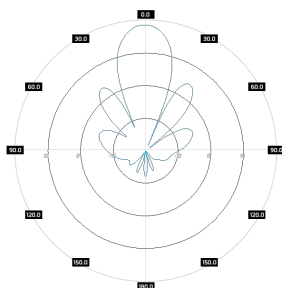

ROHS

Electrical specification

Frequency	3.35 - 3.85 GHz
Gain	18 dBi
VSWR	<1.80
Beamwidth	20°/20° +/- 1°
Polarization	X
Cross-Polar Isolation	
Front-to-Back	> 30 dB
Separation between Connectors	> 25 dB
Impedance	50 Ω
Max Input Power	50 W
Lighting Protection	No
DC Ground	Yes

Mechanic specification

Dimensions	27.2 x 27.6 x 9.6 cm 10.71 x 10.87 x 3.78 inch
Weight	2.7 kg
Connector	RJ45 & 4xNf
Material	ABS
Waterproof level	IP67
Operating temperature	from -40°C to 80°C from -40°F to 176°F
Wind resistance	70km/h

Mounting Kit

Dimensions	9.9 x 10.5 x 14.8 cm 3.9 x 4.13 x 5.83 inch
Regulation Range	+/- 30°
Weight	0.87 kg
Mast Dimensions Range	25 - 65mm
Material	Polyamide with fiberglass + galvanized steel U-Bolts

Systems

- LTE band - 22, 42, 43, 48, 49, 52
- WLAN - 3.6 GHz
- WiMAX - 3.5 GHz

Applications

- System Integration

Plots

PA M4M3-18X Nf
Port 2, elev.

PA M4M3-18X Nf
Port 1, azimuth

PA M4M3-18X Nf
Port 1, elev.