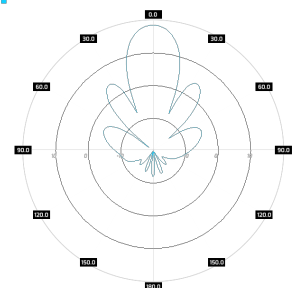

Mechanic specification

Dimensions	27.2 x 27.6 x 9.6 cm 10.71 x 10.87 x 3.78 inch
Weight	2.7 kg
Connector	RJ45 & 4xNf
Material	ABS
Waterproof level	IP67
Operating temperature	from -40°C to 80°C from -40°F to 176°F
Wind resistance	70km/h

Mounting Kit

Dimensions	9.9 x 10.5 x 14.8 cm 3.9 x 4.13 x 5.83 inch
Regulation Range	+/- 30°
Weight	0.87 kg
Mast Dimensions Range	25 - 65mm
Material	Polyamide with fiberglass + galvanized steel U-Bolts

Systems

- LTE band - 22, 42, 43, 48, 49, 52
- WLAN - 3.6 GHz
- WiMAX - 3.5 GHz

Applications

- System Integration

Plots

PA M4M3-18X Nf
Port 2, elev.

PA M4M3-18X Nf
Port 1, azimuth

PA M4M3-18X Nf
Port 1, elev.