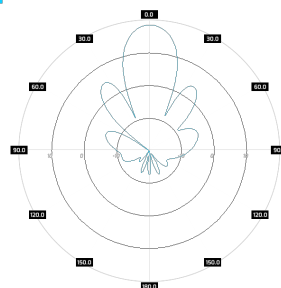

ROHS

Electrical specification

Frequency	3.35 - 3.85 GHz
Gain	18 dBi
VSWR	<1.80
Beamwidth	20°/20° +/- 1°
Polarization	X
Cross-Polar Isolation	
Front-to-Back	> 30 dB
Separation between Connectors	> 25 dB
Impedance	50 Ω
Max Input Power	50 W
Lighting Protection	No
DC Ground	Yes

Mechanic specification

Dimensions	27.2 x 27.6 x 9.6 cm 10.71 x 10.87 x 3.78 inch
Weight	2.7 kg
Connector	RJ45 & 4xNf
Material	ABS
Waterproof level	IP67
Operating temperature	from -40°C to 80°C from -40°F to 176°F
Wind resistance	70km/h

Mounting Kit

Dimensions	9.9 x 10.5 x 14.8 cm 3.9 x 4.13 x 5.83 inch
Regulation Range	+/- 30°
Weight	0.87 kg
Mast Dimensions Range	25 - 65mm
Material	Polyamide with fiberglass + galvanized steel U-Bolts

Systems

- LTE band - 22, 42, 43, 48, 49, 52
- WLAN - 3.6 GHz
- WiMAX - 3.5 GHz

Applications

- System Integration

Plots

PA M4M3-18X Nf
Port 2, elev.

PA M4M3-18X Nf
Port 1, azimuth

PA M4M3-18X Nf
Port 1, elev.