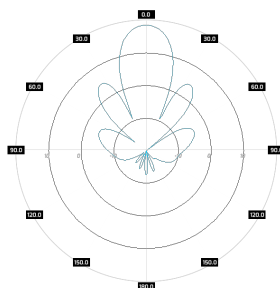

Mounting Kit

Dimensions	9.9 x 10.5 x 14.8 cm 3.9 x 4.13 x 5.83 inch
Regulation Range	+/- 30°
Weight	0.87 kg
Mast Dimensions Range	25 - 65mm
Material	Polyamide with fiberglass + galvanized steel U-Bolts

Systems

- LTE band - 22, 42, 43, 48, 49, 52
- WLAN - 3.6 GHz
- WiMAX - 3.5 GHz

Applications

- System Integration

Plots

PA M4M3-18X Nf
Port 2, elev.

PA M4M3-18X Nf
Port 1, azimuth

PA M4M3-18X Nf
Port 1, elev.