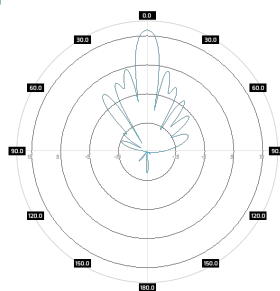

ROHS

Electrical specification

| | |
|-------------------------------|-------------------|
| Frequency | 5 - 6 GHz |
| Gain | 17 dBi |
| VSWR | <1.50, max < 1.80 |
| Beamwidth | 8°/90° |
| Polarization | X |
| Cross-Polar Isolation | |
| Front-to-Back | > 30 dB |
| Separation between Connectors | > 25 dB |
| Impedance | 50 Ω |
| Max Input Power | 50 W |
| Lighting Protection | No |
| DC Ground | No |

Mechanic specification

| | |
|-----------------------|---|
| Dimensions | 29.2 x 48.6 x 7.1 cm 11.5 x 19.13 x 2.8 inch |
| Weight | 2.5 kg |
| Connector | RJ45 & 2xMMCX/U.FL |
| Material | ABS |
| Waterproof level | IP67 |
| Operating temperature | from -40 +70°C to °C from -40°F to 32°F |
| Wind resistance | km/h |

Mounting Kit

| | |
|-----------------------|---|
| Dimensions | 9.9 x 10.5 x 14.8 cm 3.9 x 4.13 x 5.83 inch |
| Regulation Range | +/- 30° |
| Weight | 0.87 kg |
| Mast Dimensions Range | 25 - 65mm |
| Material | Polyamide with fiberglass + galvanized steel U-Bolts |

Systems

- LTE band - 46, 47, 252, 255
- WLAN - 5 GHz
- WiMAX - 5 GHz
- RFID - 5725 - 5875 MHz
- ISM - 5725-5875 MHz

Applications

- Stadiums, Public Places
- Hotspot
- PtM Connections

Plots

SA M5-90-17X_RBR
azimuth