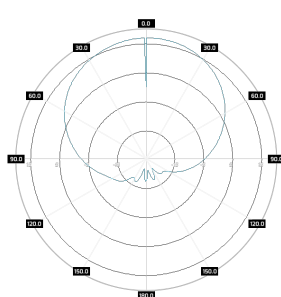

ROHS

Electrical specification

Frequency	5 - 6 GHz
Gain	17 dBi
VSWR	<1.50, max < 1.80
Beamwidth	8°/90°
Polarization	X
Cross-Polar Isolation	
Front-to-Back	> 30 dB
Separation between Connectors	> 25 dB
Impedance	50 Ω
Max Input Power	50 W
Lighting Protection	No
DC Ground	No

Mounting Kit

Dimensions	9.9 x 10.5 x 14.8 cm 3.9 x 4.13 x 5.83 inch
Regulation Range	+/- 30°
Weight	0.87 kg
Mount Dimensions Range	25 - 65mm
Material	Polyamide with fiberglass + galvanized steel U-Bolts

Systems

- › LTE band - 46, 47, 252, 255
- › WLAN - 5 GHz
- › WiMAX - 5 GHz
- › RFID - 5725 - 5875 MHz
- › ISM - 5725-5875 MHz

Applications

- › Stadiums, Public Places
- › Hotspot
- › PtM Connections

Plots