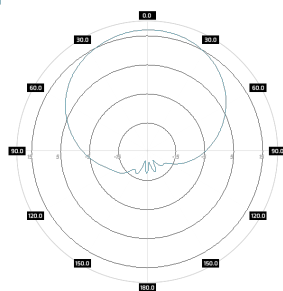

ROHS

Electrical specification

| | |
|-------------------------------|-------------------|
| Frequency | 5 - 6 GHz |
| Gain | 17 dBi |
| VSWR | <1.50, max < 1.80 |
| Beamwidth | 8°/90° |
| Polarization | X |
| Cross-Polar Isolation | |
| Front-to-Back | > 30 dB |
| Separation between Connectors | > 25 dB |
| Impedance | 50 Ω |
| Max Input Power | 50 W |
| Lighting Protection | No |
| DC Ground | No |

Mounting Kit

| | |
|-----------------------|---|
| Dimensions | 9.9 x 10.5 x 14.8 cm 3.9 x 4.13 x 5.83 inch |
| Regulation Range | +/- 30° |
| Weight | 0.87 kg |
| Mast Dimensions Range | 25 - 65mm |
| Material | Polyamide with fiberglass + galvanized steel U-Bolts |

Features

- Gain for the frequency of 5000 - 6000 MHz 2x 17 dBi
- Polarization X for the frequency of 5000 - 6000 MHz
- 2 x Connector MMCX/U.FL
- Big, ergonomic and voluminous **WiBOX Extra Large SLIM** enclosure for radio equipment installation
- Outdoor Waterproof Enclosure **WiBOX Extra Large SLIM**
- Designed and resistant for any weather conditions
- RJ45 Waterproof System
- 36 Warranty Months

Systems

- LTE band - 46, 47, 252, 255
- WLAN - 5 GHz
- WiMAX - 5 GHz
- RFID - 5725 - 5875 MHz
- ISM - 5725-5875 MHz

Applications

- Stadiums, Public Places
- Hotspot
- PtM Connections

Plots

SA M5-90-17X_RBR
azimuth