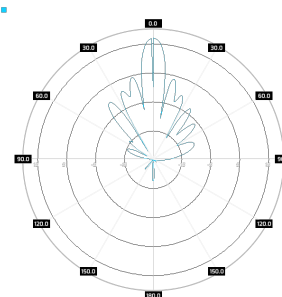

Mechanic specification

Dimensions	29.2 x 48.6 x 7.1 cm 11.5 x 19.13 x 2.8 inch
Weight	2.5 kg
Connector	RJ45 & 2xMMCX/U.FL
Material	ABS
Waterproof level	IP67
Operating temperature	from -40 +70°C to °C from -40°F to 32°F
Wind resistance	km/h

Mounting Kit

Dimensions	9.9 x 10.5 x 14.8 cm 3.9 x 4.13 x 5.83 inch
Regulation Range	+/- 30°
Weight	0.87 kg
Mount Dimensions Range	25 - 65mm
Material	Polyamide with fiberglass + galvanized steel U-Bolts

Systems

- › LTE band - 46, 47, 252, 255
- › WLAN - 5 GHz
- › WiMAX - 5 GHz
- › RFID - 5725 - 5875 MHz
- › ISM - 5725-5875 MHz

Applications

- › Stadiums, Public Places
- › Hotspot
- › PtM Connections

Plots

SA M5-90-17X_RBR
azimuth

SA M5-90-17X_RBR
elevation