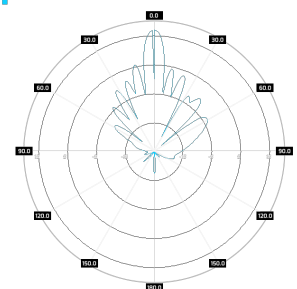

Mechanic specification

| | |
|-----------------------|---|
| Dimensions | 29.2 x 48.6 x 7.1 cm 11.5 x 19.13 x 2.8 inch |
| Weight | 2.5 kg |
| Connector | RJ45 & 2xMMCX/U.FL |
| Material | ABS |
| Waterproof level | IP67 |
| Operating temperature | from -40 +70°C to °C from -40°F to 32°F |
| Wind resistance | km/h |

Mounting Kit

| | |
|----------------------|---|
| Dimensions | 9.9 x 10.5 x 14.8 cm 3.9 x 4.13 x 5.83 inch |
| Regulation Range | +/- 30° |
| Weight | 0.87 kg |
| Max Dimensions Range | 25 - 65mm |
| Material | Polyamide with fiberglass + galvanized steel U-Bolts |

Systems

- › LTE band - 46, 47, 252, 255
- › WLAN - 5 GHz
- › WiMAX - 5 GHz
- › RFID - 5725 - 5875 MHz
- › ISM - 5725-5875 MHz

Applications

- › Stadiums, Public Places
- › Hotspot
- › PtM Connections

Plots

SA M5-90-17HV RBR
H-pol, azimuth

SA M5-90-17HV RBR
H-pol, elev.

SA M5-90-17HV RBR
V-pol, azimuth

SA M5-90-17HV RBR
V-pol, elev.