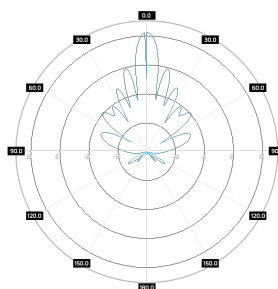

Mechanic specification

| | |
|-----------------------|---|
| Dimensions | 29.2 x 48.6 x 7.1 cm 11.5 x 19.13 x 2.8 inch |
| Weight | 2.5 kg |
| Connector | RJ45 & 2xMMCX/U.FL |
| Material | ABS |
| Waterproof level | IP67 |
| Operating temperature | from -40 +70°C to °C from -40°F to 32°F |
| Wind resistance | km/h |

Mounting Kit

| | |
|----------------------|---|
| Dimensions | 9.9 x 10.5 x 14.8 cm 3.9 x 4.13 x 5.83 inch |
| Regulation Range | +/- 30° |
| Weight | 0.87 kg |
| Max Dimensions Range | 25 - 65mm |
| Material | Polyamide with fiberglass + galvanized steel U-Bolts |

Systems

- › LTE band - 46, 47, 252, 255
- › WLAN - 5 GHz
- › WiMAX - 5 GHz
- › RFID - 5725 - 5875 MHz
- › ISM - 5725-5875 MHz

Applications

- › Stadiums, Public Places
- › Hotspot
- › PtM Connections

Plots

SA M5-90-17HV RBR
H-pol, azimuth

SA M5-90-17HV RBR
H-pol, elev.

SA M5-90-17HV RBR
V-pol, azimuth

SA M5-90-17HV RBR
V-pol, elev.