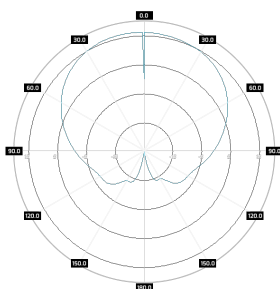

### Mechanic specification

Dimensions	29.2 x 48.6 x 7.1 cm 11.5 x 19.13 x 2.8 inch
Weight	2.5 kg
Connector	RJ45 & 2xMMCX/U.FL
Material	ABS
Waterproof level	IP67
Operating temperature	from -40 +70°C to °C from -40°F to 32°F
Wind resistance	km/h

### Mounting Kit

Dimensions	9.9 x 10.5 x 14.8 cm 3.9 x 4.13 x 5.83 inch
Regulation Range	+/- 30°
Weight	0.87 kg
Max Dimensions Range	25 - 65mm
Material	Polyamide with fiberglass + galvanized steel U-Bolts

### Plots

SA M5-90-17HV RBR  
H-pol, azimuth

SA M5-90-17HV RBR  
H-pol, elev.

SA M5-90-17HV RBR  
V-pol, azimuth

SA M5-90-17HV RBR  
V-pol, elev.