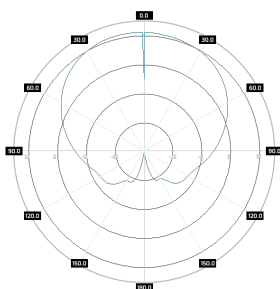

Mounting Kit

| | |
|----------------------|---|
| Dimensions | 9.9 x 10.5 x 14.8 cm 3.9 x 4.13 x 5.83 inch |
| Regulation Range | +/- 30° |
| Weight | 0.87 kg |
| Max Dimensions Range | 25 - 65mm |
| Material | Polyamide with fiberglass + galvanized steel U-Bolts |

Systems

- › LTE band - 46, 47, 252, 255
- › WLAN - 5 GHz
- › WiMAX - 5 GHz
- › RFID - 5725 - 5875 MHz
- › ISM - 5725-5875 MHz

Applications

- › Stadiums, Public Places
- › Hotspot
- › PtM Connections

Plots

SA M5-90-17HV RBR
H-pol, azimuth

SA M5-90-17HV RBR
H-pol, elev.

SA M5-90-17HV RBR
V-pol, azimuth

SA M5-90-17HV RBR
V-pol, elev.