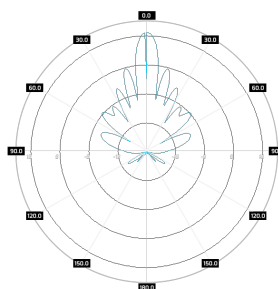

### Mechanic specification

Dimensions	29.2 x 48.6 x 7.1 cm 11.5 x 19.13 x 2.8 inch
Weight	2.5 kg
Connector	RJ45 & 2xMMCX/U.FL
Material	ABS
Waterproof level	IP67
Operating temperature	from -40 +70°C to °C from -40°F to 32°F
Wind resistance	km/h

### Mounting Kit

Dimensions	9.9 x 10.5 x 14.8 cm 3.9 x 4.13 x 5.83 inch
Regulation Range	+/- 30°
Weight	0.87 kg
Max Dimensions Range	25 - 65mm
Material	Polyamide with fiberglass + galvanized steel U-Bolts

### Systems

- › LTE band - 46, 47, 252, 255
- › WLAN - 5 GHz
- › WiMAX - 5 GHz
- › RFID - 5725 - 5875 MHz
- › ISM - 5725-5875 MHz

### Plots

SA M5-90-17HV RBR  
H-pol, azimuth

SA M5-90-17HV RBR  
H-pol, elev.

SA M5-90-17HV RBR  
V-pol, azimuth

SA M5-90-17HV RBR  
V-pol, elev.