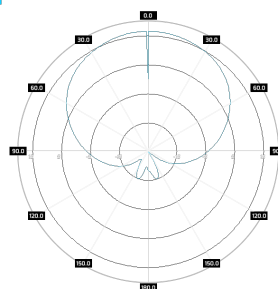

Mounting Kit

| | |
|----------------------|---|
| Dimensions | 9.9 x 10.5 x 14.8 cm 3.9 x 4.13 x 5.83 inch |
| Regulation Range | +/- 30° |
| Weight | 0.87 kg |
| Max Dimensions Range | 25 - 65mm |
| Material | Polyamide with fiberglass + galvanized steel U-Bolts |

Systems

- › LTE band - 46, 47, 252, 255
- › WLAN - 5 GHz
- › WiMAX - 5 GHz
- › RFID - 5725 - 5875 MHz
- › ISM - 5725-5875 MHz

Applications

- › Stadiums, Public Places
- › Hotspot
- › PtM Connections

Plots

SA M5-90-17HV RBR
H-pol, azimuth

SA M5-90-17HV RBR
H-pol, elev.

SA M5-90-17HV RBR
V-pol, azimuth

SA M5-90-17HV RBR
V-pol, elev.