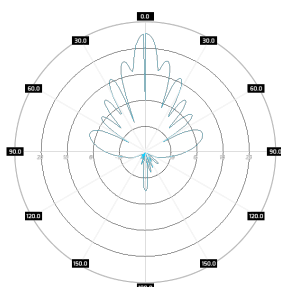

ROHS

Electrical specification

Frequency	5.1 - 5.95 GHz
Gain	24 dBi
VSWR	<1.80, max < 2.00
Beamwidth	8°/8°
Polarization	X
Cross-Polar Isolation	> 25 dB
Front-to-Back	> 30 dB
Separation between Connectors	> 30 dB
Impedance	50 Ω
Max Input Power	50 W
Lighting Protection	No
DC Ground	Yes

Mechanic specification

Dimensions	39.2 x 39.6 x 7.7 cm 15.43 x 15.59 x 3.03 inch
Weight	2.9 kg
Connector	RJ45 & 2xNF
Material	ABS
Waterproof level	IP67
Operating temperature	from -40°C to 70°C from -40°F to 158°F
Wind resistance	km/h

Mounting Kit

Dimensions	9.9 x 10.5 x 14.8 cm 3.9 x 4.13 x 5.83 inch
Regulation Range	+/- 30°
Weight	0.87 kg
Most Dimensions Range	25 - 65mm
Material	Polyamide with fiberglass + galvanized steel U-Bolts

Plots

PA M5-24X
Port 1, azimuth

PA M5-24X
Port 1, elev.

PA M5-24X
Port 2, azimuth

PA M5-24X
Port 2, elev.