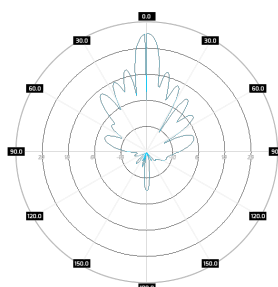

ROHS

Electrical specification

Frequency	5.1 - 5.95 GHz
Gain	24 dBi
VSWR	<1.80, max < 2.00
Beamwidth	8°/8°
Polarization	X
Cross-Polar Isolation	> 25 dB
Front-to-Back	> 30 dB
Separation between Connectors	> 30 dB
Impedance	50 Ω
Max Input Power	50 W
Lighting Protection	No
DC Ground	Yes

Mechanic specification

Dimensions	39.2 x 39.6 x 7.7 cm 15.43 x 15.59 x 3.03 inch
Weight	2.9 kg
Connector	RJ45 & 2xNF
Material	ABS
Waterproof level	IP67
Operating temperature	from -40°C to 70°C from -40°F to 158°F
Wind resistance	km/h

Mounting Kit

Dimensions	9.9 x 10.5 x 14.8 cm 3.9 x 4.13 x 5.83 inch
Regulation Range	+/- 30°
Weight	0.87 kg
Most Dimensions Range	25 - 65mm
Material	Polyamide with fiberglass + galvanized steel U-Bolts

Plots

PA M5-24X
Port 1, azimuth

PA M5-24X
Port 1, elev.

PA M5-24X
Port 2, azimuth

PA M5-24X
Port 2, elev.