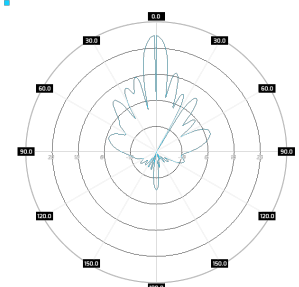

ROHS

Electrical specification

Frequency	5.1 - 5.95 GHz
Gain	24 dBi
VSWR	<1.80, max < 2.00
Beamwidth	8°/8°
Polarization	X
Cross-Polar Isolation	> 25 dB
Front-to-Back	> 30 dB
Separation between Connectors	> 30 dB
Impedance	50 Ω
Max Input Power	50 W
Lighting Protection	No
DC Ground	Yes

Mechanic specification

Dimensions	39.2 x 39.6 x 7.7 cm 15.43 x 15.59 x 3.03 inch
Weight	2.9 kg
Connector	RJ45 & 2xNF
Material	ABS
Waterproof level	IP67
Operating temperature	from -40°C to 70°C from -40°F to 158°F
Wind resistance	km/h

Plots

PA M5-24X
Port 1, azimuth

PA M5-24X
Port 1, elev.

PA M5-24X
Port 2, azimuth

PA M5-24X
Port 2, elev.