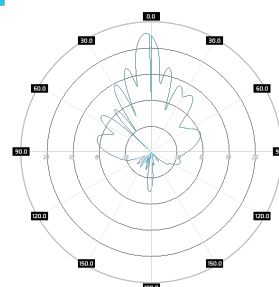

ROHS

Electrical specification

Frequency	5.1 - 5.95 GHz
Gain	24 dBi
VSWR	<1.80, max < 2.00
Beamwidth	8°/8°
Polarization	X
Cross-Polar Isolation	> 25 dB
Front-to-Back	> 30 dB
Separation between Connectors	> 30 dB
Impedance	50 Ω
Max Input Power	50 W
Lighting Protection	No
DC Ground	Yes

Mechanic specification

Dimensions	39.2 x 39.6 x 7.7 cm 15.43 x 15.59 x 3.03 inch
Weight	2.9 kg
Connector	RJ45 & 2xNF
Material	ABS
Waterproof level	IP67
Operating temperature	from -40°C to 70°C from -40°F to 158°F
Wind resistance	km/h

Mounting Kit

Dimensions	9.9 x 10.5 x 14.8 cm 3.9 x 4.13 x 5.83 inch
Regulation Range	+/- 30°
Weight	0.87 kg
Most Dimensions Range	25 - 65mm
Material	Polyamide with fiberglass + galvanized steel U-Bolts

Plots

PA M5-24X
Port 1, azimuth

PA M5-24X
Port 1, elev.

PA M5-24X
Port 2, azimuth

PA M5-24X
Port 2, elev.