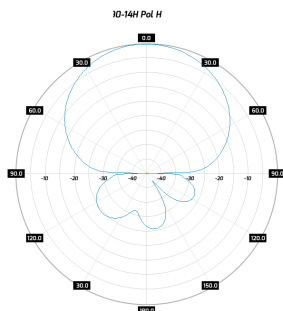

Mechanic specification

Dimensions	27.2 x 27.6 x 9.6 cm 10.71 x 10.87 x 3.78 inch
Weight	1.5 kg
Connector	RJ45
Material	ABS
Waterproof level	IP67
Operating temperature	from -40°C to 80°C from -40°F to 176°F
Wind resistance	70km/h

Mounting Kit

Dimensions	9.9 x 10.5 x 14.8 cm 3.9 x 4.13 x 5.83 inch
Regulation Range	+/- 30°
Weight	0.87 kg
Mount Dimensions Range	25 - 65mm
Material	Polyamide with fiberglass + galvanized steel U-Bolts

Systems

- › LTE band - 46, 252, 255
- › WLAN - 5 GHz
- › WiMAX - 5 GHz
- › RFID - 5725 - 5875 MHz
- › ISM - 5725-5875 MHz

Applications

- › Stadiums, Public Places
- › Hotspot
- › PtM Connections
- › System Integration

Plots

Radiation pattern WiBOX SA 5-90-14H Pol H

Radiation pattern WiBOX SA 5-90-14H Pol V