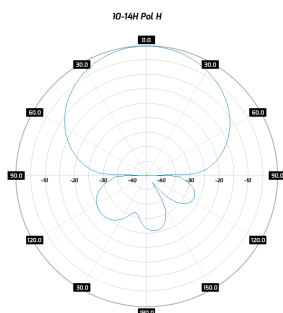

Plots

Radiation pattern WiBOX SA 5-90-14H Pol H