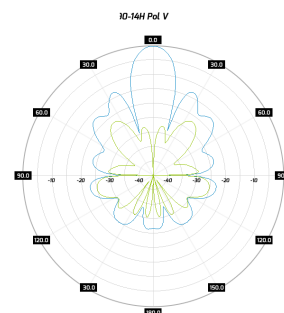

ROHS

Electrical specification

Frequency	5.1 - 5.85 GHz
Gain	14 dBi
VSWR	<2.00
Beamwidth	16°/90°
Polarization	H
Cross-Polar Isolation	
Front-to-Back	
Separation between Connectors	
Impedance	50 Ω
Max Input Power	50 W
Lighting Protection	No
DC Ground	Yes

Systems

- › LTE band - 46, 252, 255
- › WLAN - 5 GHz
- › WiMAX - 5 GHz
- › RFID - 5725 - 5875 MHz
- › ISM - 5725-5875 MHz

Applications

- › Stadiums, Public Places
- › Hotspot
- › PtM Connections
- › System Integration

Plots

Radiation pattern WiBOX SA 5-90-14H Pol H

Radiation pattern WiBOX SA 5-90-14H Pol V