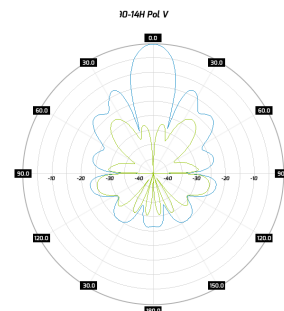

ROHS

Electrical specification

Frequency	5.1 - 5.85 GHz
Gain	14 dBi
VSWR	<2.00
Beamwidth	16°/90°
Polarization	H
Cross-Polar Isolation	
Front-to-Back	
Separation between Connectors	
Impedance	50 Ω
Max Input Power	50 W
Lighting Protection	No
DC Ground	Yes

Mounting Kit

Dimensions	9.9 x 10.5 x 14.8 cm 3.9 x 4.13 x 5.83 inch
Regulation Range	+/- 30°
Weight	0.87 kg
Mount Dimensions Range	25 - 65mm
Material	Polyamide with fiberglass + galvanized steel U-Bolts

Systems

- › LTE band - 46, 252, 255
- › WLAN - 5 GHz
- › WiMAX - 5 GHz
- › RFID - 5725 - 5875 MHz
- › ISM - 5725-5875 MHz

Applications

- › Stadiums, Public Places
- › Hotspot
- › PtM Connections
- › System Integration

Plots

Radiation pattern WiBOX SA 5-90-14H Pol H

Radiation pattern WiBOX SA 5-90-14H Pol V