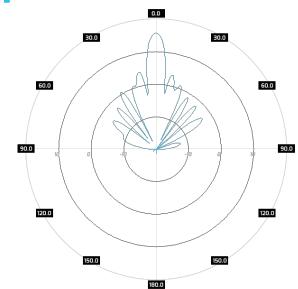

ROHS

Electrical specification

Frequency	5.8 - 6.5 GHz
Gain	16 dBi
VSWR	<1.60, max < 2.00
Beamwidth	85°/8° +/- 5°
Polarization	X
Cross-Polar Isolation	> 25 dB
Front-to-Back	> 30 dB
Separation between Connectors	> 25 dB
Impedance	50 Ω
Max Input Power	50 W
Lighting Protection	No
DC Ground	No

Mounting Kit

Dimensions	9.9 x 10.5 x 14.8 cm 3.9 x 4.13 x 5.83 inch
Regulation Range	+/- 30°
Weight	0.87 kg
Mast Dimensions Range	25 - 65mm
Material	Polyamide with fiberglass + galvanized steel U-Bolts

Systems

- › LTE band - 46, 47, 255
- › WLAN - 5 GHz
- › WiMAX - 5 GHz
- › RFID - 5725 - 5875 MHz
- › ISM - 5725-5875 MHz

Compatible with

- › **MIMOSA - A5C**

Plots

SA D4M64-90-16X
Port 1, azimuth

SA D4M49-90-16X
Port 1, elev.

SA D4M64-90-16X
Port 2, azimuth

SA D4M64-90-16X
Port 2, elev.