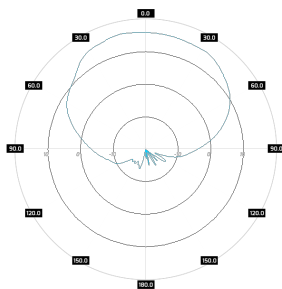

ROHS

Electrical specification

Frequency	5.8 - 6.5 GHz
Gain	16 dBi
VSWR	<1.60, max < 2.00
Beamwidth	85°/8° +/- 5°
Polarization	X
Cross-Polar Isolation	> 25 dB
Front-to-Back	> 30 dB
Separation between Connectors	> 25 dB
Impedance	50 Ω
Max Input Power	50 W
Lighting Protection	No
DC Ground	No

Systems

- › LTE band - 46, 47, 255
- › WLAN - 5 GHz
- › WiMAX - 5 GHz
- › RFID - 5725 - 5875 MHz
- › ISM - 5725-5875 MHz

Compatible with

- › **MIMOSA - A5C**

Plots

SA D4M64-90-16X
Port 1, azimuth

SA D4M49-90-16X
Port 1, elev.