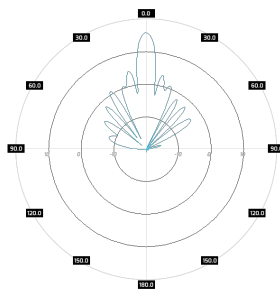

ROHS

Electrical specification

Frequency	5.8 - 6.5 GHz
Gain	16 dBi
VSWR	<1.60, max < 2.00
Beamwidth	85°/8° +/- 5°
Polarization	X
Cross-Polar Isolation	> 25 dB
Front-to-Back	> 30 dB
Separation between Connectors	> 25 dB
Impedance	50 Ω
Max Input Power	50 W
Lighting Protection	No
DC Ground	No

Mounting Kit

Dimensions	9.9 x 10.5 x 14.8 cm 3.9 x 4.13 x 5.83 inch
Regulation Range	+/- 30°
Weight	0.87 kg
Mast Dimensions Range	25 - 65mm
Material	Polyamide with fiberglass + galvanized steel U-Bolts

Systems

- › LTE band - 46, 47, 255
- › WLAN - 5 GHz
- › WiMAX - 5 GHz
- › RFID - 5725 - 5875 MHz
- › ISM - 5725-5875 MHz

Compatible with

- › **MIMOSA - A5C**

Plots

SA D4M64-90-16X
Port 1, azimuth

SA D4M49-90-16X
Port 1, elev.

SA D4M64-90-16X
Port 2, azimuth

SA D4M64-90-16X
Port 2, elev.