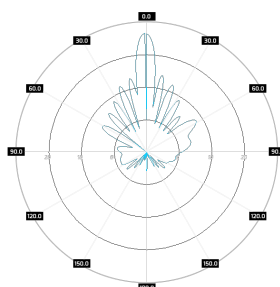

### Mounting Kit

|                       |   |
|-----------------------|---|
| Dimensions            | 9.9 x 10.5 x 14.8 cm<br>3.9 x 4.13 x 5.83 inch          |
| Regulation Range      | +/- 30°   |
| Weight                | 0.87 kg   |
| Most Dimensions Range | 25 - 65mm   |
| Material              | Polyamide with fiberglass +<br>galvanized steel U-Bolts |

### Applications

- › PtP connections
- › PtM Connections

### Plots

PA M64-26X  
Port 1, azimuth

PA M64-26X  
Port 1, elev.

PA M64-26X  
Port 2, azimuth

PA M64-26X  
Port 2, elev.