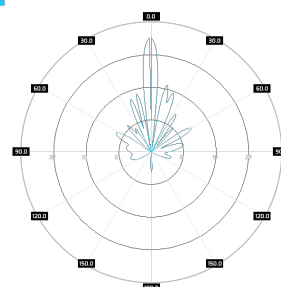

### Plots

PA M64-26X  
Port 1, azimuth

PA M64-26X  
Port 1, elev.

PA M64-26X  
Port 2, azimuth

PA M64-26X  
Port 2, elev.