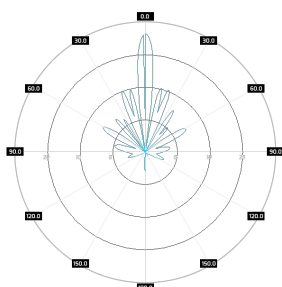

Plots

PA M64-26X
Port 1, azimuth