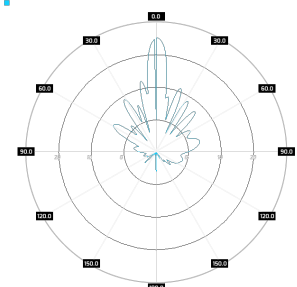

### Plots

PA M64-26X  
Port 1, azimuth

PA M64-26X  
Port 1, elev.

PA M64-26X  
Port 2, azimuth

PA M64-26X  
Port 2, elev.