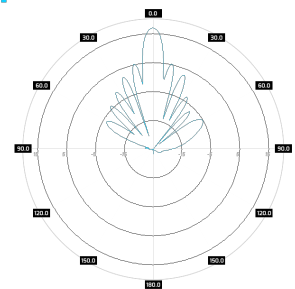

ROHS

Electrical specification

| | |
|-------------------------------|-------------------|
| Frequency | 4.9 - 5.9 GHz |
| Gain | 16 dBi |
| VSWR | <1.60, max < 2.00 |
| Beamwidth | 85°/8° +/- 5° |
| Polarization | X |
| Cross-Polar Isolation | > 25 dB |
| Front-to-Back | > 30 dB |
| Separation between Connectors | > 25 dB |
| Impedance | 50 Ω |
| Max Input Power | 50 W |
| Lighting Protection | No |
| DC Ground | No |

Mechanic specification

| | |
|-----------------------|---|
| Dimensions | 29.2 x 48.6 x 7.1 cm 11.5 x 19.13 x 2.8 inch |
| Weight | 2.9 kg |
| Connector | RJ45 & 4xN Female |
| Material | ABS |
| Waterproof level | IP67 |
| Operating temperature | from -40 +70°C to °C from -40°F to 32°F |
| Wind resistance | km/h |

Mounting Kit

| | |
|-----------------------|---|
| Dimensions | 9.9 x 10.5 x 14.8 cm 3.9 x 4.13 x 5.83 inch |
| Regulation Range | +/- 30° |
| Weight | 0.87 kg |
| Mast Dimensions Range | 25 - 65mm |
| Material | Polyamide with fiberglass + galvanized steel U-Bolts |

- › **MIMOSA - A5C**

Plots

SA D4M49-90-16X
Port 1, azimuth

SA D4M49-90-16X
Port 1, elev.

SA D4M49-90-16X
Port 2, azimuth

SA D4M49-90-16X
Port 2, elev.