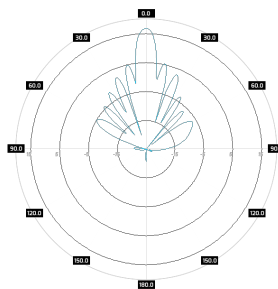

ROHS

Electrical specification

| | |
|-------------------------------|-------------------|
| Frequency | 4.9 - 5.9 GHz |
| Gain | 16 dBi |
| VSWR | <1.60, max < 2.00 |
| Beamwidth | 85°/8° +/- 5° |
| Polarization | X |
| Cross-Polar Isolation | > 25 dB |
| Front-to-Back | > 30 dB |
| Separation between Connectors | > 25 dB |
| Impedance | 50 Ω |
| Max Input Power | 50 W |
| Lighting Protection | No |
| DC Ground | No |

Mounting Kit

| | |
|-----------------------|---|
| Dimensions | 9.9 x 10.5 x 14.8 cm 3.9 x 4.13 x 5.83 inch |
| Regulation Range | +/- 30° |
| Weight | 0.87 kg |
| Mast Dimensions Range | 25 - 65mm |
| Material | Polyamide with fiberglass + galvanized steel U-Bolts |

Systems

- › LTE band - 46, 47, 252, 255
- › WLAN - 5 GHz
- › WiMAX - 5 GHz
- › RFID - 5725 - 5875 MHz
- › ISM - 5725-5875 MHz

Applications

- › Stadiums, Public Places
- › Hotspot
- › PtM Connections

Compatible with

- › **MIMOSA - A5C**

Plots

SA D4M49-90-16X
Port 1, azimuth

SA D4M49-90-16X
Port 1, elev.

SA D4M49-90-16X
Port 2, azimuth

SA D4M49-90-16X
Port 2, elev.