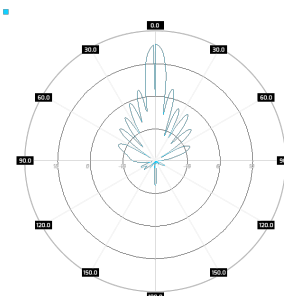

### Mounting Kit

Dimensions	9.9 x 10.5 x 14.8 cm 3.9 x 4.13 x 5.83 inch
Regulation Range	+/- 30°
Weight	0.87 kg
Most Dimensions Range	25 - 65mm
Material	Polyamide with fiberglass + galvanized steel U-Bolts

### Systems

- › LTE band - 46, 47, 252, 255
- › WLAN - 5 GHz
- › WiMAX - 5 GHz
- › RFID - 5725 - 5875 MHz
- › ISM - 5725-5875 MHz

### Plots

SA D8M49-90-17X  
azimuth

SA D8M49-90-17X  
elev.