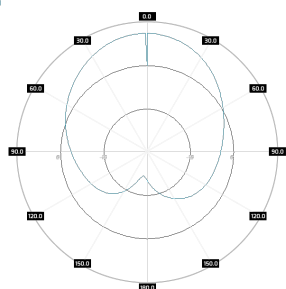

Mounting Kit

Dimensions	9.9 x 10.5 x 14.8 cm 3.9 x 4.13 x 5.83 inch
Regulation Range	+/- 30°
Weight	0.87 kg
Mount Dimensions Range	25 - 65mm
Material	Polyamide with fiberglass + galvanized steel U-Bolts

Systems

- › LTE band - 71
- › WiMAX - 700 MHz
- › GSM - 400 MHz

Applications

- › System Integration

Plots

PA M0407-8X
Port 1, azimuth

PA M0407-8X
Port 1, elev.

PA M0407-8X
Port 2, azimuth