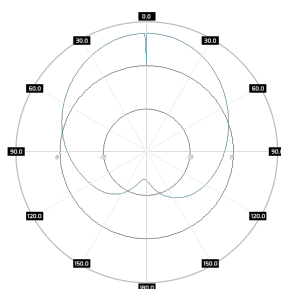

Mounting Kit

Dimensions	9.9 x 10.5 x 14.8 cm 3.9 x 4.13 x 5.83 inch
Regulation Range	+/- 30°
Weight	0.87 kg
Mount Dimensions Range	25 - 65mm
Material	Polyamide with fiberglass + galvanized steel U-Bolts

Systems

- › LTE band - 71
- › WiMAX - 700 MHz
- › GSM - 400 MHz

Applications

- › System Integration

Plots

PA M0407-8X
Port 1, azimuth

PA M0407-8X
Port 1, elev.

PA M0407-8X
Port 2, azimuth