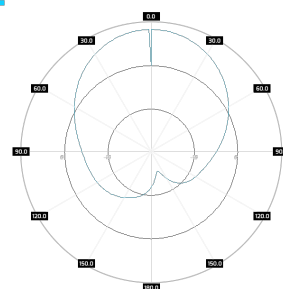

ROHS

Electrical specification

Frequency	0.47 - 0.7 GHz
Gain	7 dBi ±1
VSWR	<1.60, max < 2.00
Beamwidth	75°/75° +/- 10°
Polarization	X
Cross-Polar Isolation	17 dB
Front-to-Back	> 15 dB
Separation between Connectors	> 17 dB
Impedance	50 Ω
Max Input Power	50 W
Lighting Protection	No
DC Ground	Yes

Systems

- › LTE band - 71
- › WiMAX - 700 MHz
- › GSM - 400 MHz

Applications

- › System Integration

Plots

PA M0407-8X
Port 1, azimuth

PA M0407-8X
Port 1, elev.

PA M0407-8X
Port 2, azimuth