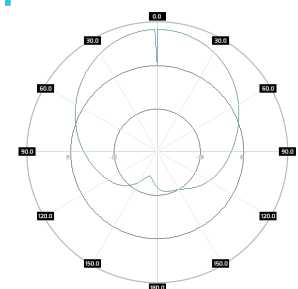

Systems

- › LTE band - 71
- › WiMAX - 700 MHz
- › GSM - 400 MHz

Applications

- › System Integration

Plots

PA M0407-8X
Port 1, azimuth

PA M0407-8X
Port 1, elev.

PA M0407-8X
Port 2, azimuth