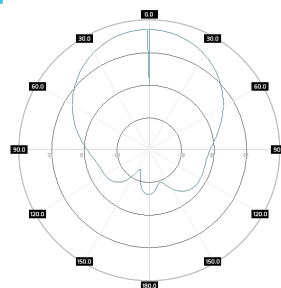

Mounting Kit

| | |
|----------------------|---|
| Dimensions | 9.9 x 10.5 x 14.8 cm 3.9 x 4.13 x 5.83 inch |
| Regulation Range | +/- 30° |
| Weight | 0.87 kg |
| Max Dimensions Range | 25 - 65mm |
| Material | Polyamide with fiberglass + galvanized steel U-Bolts |

Systems

- › LTE band - 46, 47, 252, 255
- › WLAN - 5 GHz
- › WiMAX - 5 GHz
- › RFID - 5725 - 5875 MHz
- › ISM - 5725-5875 MHz

Applications

- › Stadiums, Public Places
- › Hotspot
- › PtM Connections

Plots

SA M5-90-17X
Port 1, azimuth

SA M5-90-17X
Port 1, elev.

SA M5-90-17X
Port 2, azimuth

SA M5-90-17X
Port 2, elev.