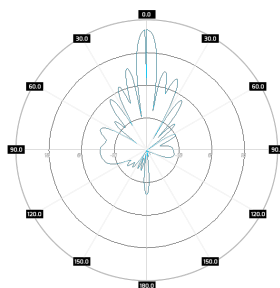

ROHS

UV
RESISTANT

Electrical specification

| | |
|-------------------------------|-----------|
| Frequency | 5 - 6 GHz |
| Gain | 17 dBi |
| VSWR | <2.00 |
| Beamwidth | 8°/84° |
| Polarization | X |
| Cross-Polar Isolation | 25 dB |
| Front-to-Back | > 24 dB |
| Separation between Connectors | > 22 dB |
| Impedance | 50 Ω |
| Max Input Power | 50 W |
| Lighting Protection | No |
| DC Ground | No |

Mounting Kit

| | |
|----------------------|---|
| Dimensions | 9.9 x 10.5 x 14.8 cm 3.9 x 4.13 x 5.83 inch |
| Regulation Range | +/- 30° |
| Weight | 0.87 kg |
| Max Dimensions Range | 25 - 65mm |
| Material | Polyamide with fiberglass + galvanized steel U-Bolts |

Systems

- › LTE band - 46, 47, 252, 255
- › WLAN - 5 GHz
- › WiMAX - 5 GHz
- › RFID - 5725 - 5875 MHz
- › ISM - 5725-5875 MHz

Applications

- › Stadiums, Public Places
- › Hotspot
- › PtM Connections

Plots

SA M5-90-17X
Port 1, azimuth

SA M5-90-17X
Port 1, elev.

SA M5-90-17X
Port 2, azimuth

SA M5-90-17X
Port 2, elev.