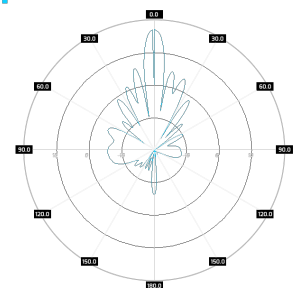

Mounting Kit

| | |
|----------------------|---|
| Dimensions | 9.9 x 10.5 x 14.8 cm 3.9 x 4.13 x 5.83 inch |
| Regulation Range | +/- 30° |
| Weight | 0.87 kg |
| Max Dimensions Range | 25 - 65mm |
| Material | Polyamide with fiberglass + galvanized steel U-Bolts |

Systems

- › LTE band - 46, 47, 252, 255
- › WLAN - 5 GHz
- › WiMAX - 5 GHz
- › RFID - 5725 - 5875 MHz
- › ISM - 5725-5875 MHz

Applications

- › Stadiums, Public Places
- › Hotspot
- › PtM Connections

Plots

SA M5-90-17X
Port 1, azimuth

SA M5-90-17X
Port 1, elev.

SA M5-90-17X
Port 2, azimuth

SA M5-90-17X
Port 2, elev.