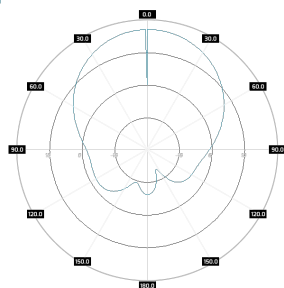

ROHS

UV
RESISTANT

Electrical specification

| | |
|-------------------------------|-----------|
| Frequency | 5 - 6 GHz |
| Gain | 17 dBi |
| VSWR | <2.00 |
| Beamwidth | 8°/84° |
| Polarization | X |
| Cross-Polar Isolation | 25 dB |
| Front-to-Back | > 24 dB |
| Separation between Connectors | > 22 dB |
| Impedance | 50 Ω |
| Max Input Power | 50 W |
| Lighting Protection | No |
| DC Ground | No |

Mounting Kit

| | |
|----------------------|---|
| Dimensions | 9.9 x 10.5 x 14.8 cm 3.9 x 4.13 x 5.83 inch |
| Regulation Range | +/- 30° |
| Weight | 0.87 kg |
| Max Dimensions Range | 25 - 65mm |
| Material | Polyamide with fiberglass + galvanized steel U-Bolts |

Systems

- › LTE band - 46, 47, 252, 255
- › WLAN - 5 GHz
- › WiMAX - 5 GHz
- › RFID - 5725 - 5875 MHz
- › ISM - 5725-5875 MHz

Applications

- › Stadiums, Public Places
- › Hotspot
- › PtM Connections

Plots