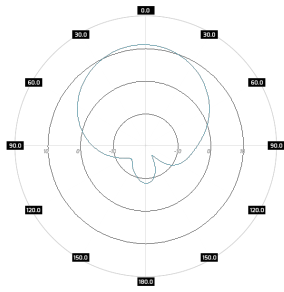

SA MDBC255-90-14X
2.45GHz, port 1, azimuth