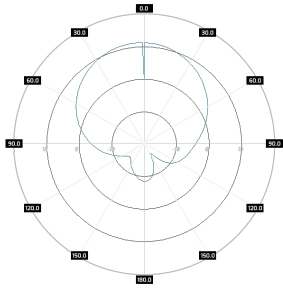

SA MDBC255-90-14X
2.45GHz, port 1, azimuth