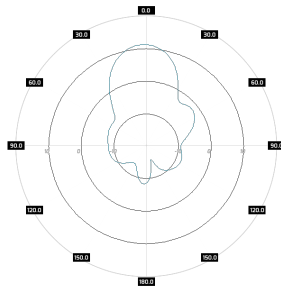

### Mechanic specification

Dimensions	27.2 x 27.6 x 9.6 cm 10.71 x 10.87 x 3.78 inch
Weight	2.5 kg
Connector	RJ45 & 4xSMA
Material	ABS
Waterproof level	IP67
Operating temperature	from -40°C to 80°C from -40°F to 176°F
Wind resistance	70km/h

### Mounting Kit

Dimensions	9.9 x 10.5 x 14.8 cm 3.9 x 4.13 x 5.83 inch
Regulation Range	+/- 30°
Weight	0.87 kg
Mast Dimensions Range	25 - 65mm
Material	Polyamide with fiberglass + galvanized steel U-Bolts

### Systems

- › LTE band - 7, 38, 40, 41, 46, 53, 69, 252, 255
- › WLAN - 2.4 GHz, 5 GHz
- › WiMAX - 2.3 GHz, 2.5 GHz, 5 GHz
- › RFID - 2400 - 2483 MHz, 5725 - 5875 MHz
- › Bluetooth - 2400-2483 MHz
- › ISM - 2400-2483 MHz, 5725-5875 MHz

### Plots

SA MDBC255-90-14X  
2.45GHz, port 1, azimuth

SA MDBC255-90-14X  
2.45GHz, port 1, elev.

SA MDBC255-90-14X  
2.45GHz, port 2, azimuth

SA MDBC255-90-14X  
2.45GHz, port 2, elev.

SA MDBC255-90-14X  
5.5GHz, port 1, azimuth