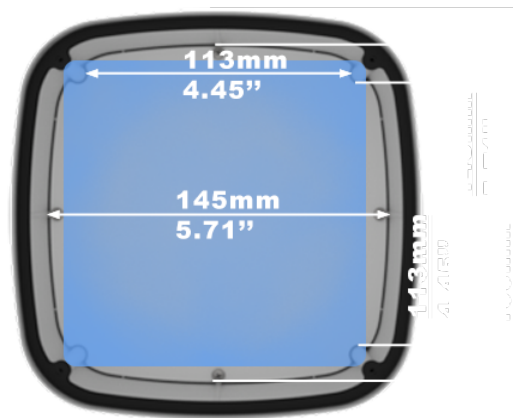

ENCLOSURE **WiSpot**

WiSpot is a **high-end IP67** enclosure for indoor&outdoor use. It's predicted for creating hotspots or another distributing systems, that's a great base for **multi-omnidirectional antennas**, also the client installations on the **moving vehicles**. **WiSpot** has the installation compartment integrated (dimensions **113 x 113 x 50 (mm)**). The enclosure can be installed on the mast, wall or the flat surfaces like **roofs of the vehicles**. The casing is made of plastic ABS material.

ROHS

Mechanic specification

| | |
|-----------------------|---|
| Outer dimensions | 16 x 24 x 16 cm 6.3 x 9.45 x 6.3 inch |
| Inner dimensions | 14.5 x 14.5 x 5 cm 5.71 x 5.71 x 1.97 inch |
| Weight | 1 kg |
| Connector | RJ45 |
| Material | ABS (UV Resistant) |
| Operating temperature | from -40°C to 80°C from -40°F to 176°F |

Technical draws WiSpot

Inner dimensions **WiSpot**

Outer dimensions **WiSpot**