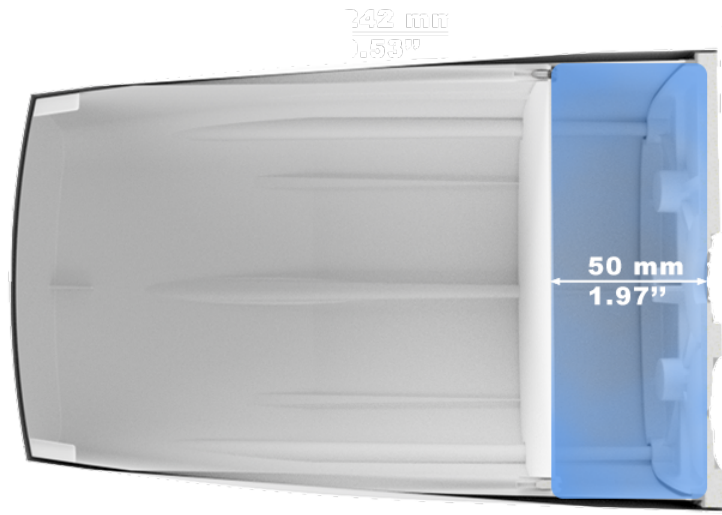

Inner dimensions **WiSpot**

Outer dimensions **WiSpot**