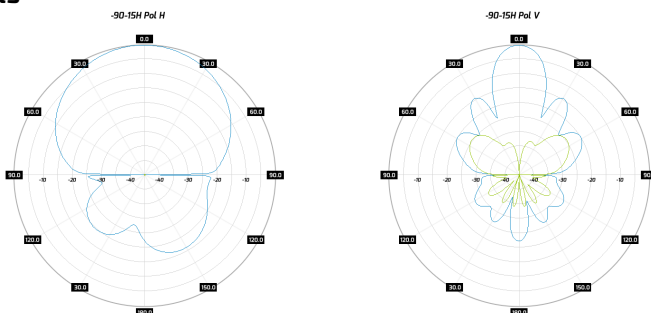

Plots

Radiation pattern WiBOX SA 24-90-15H Pol H Radiation pattern WiBOX SA 24-90-15H Pol V