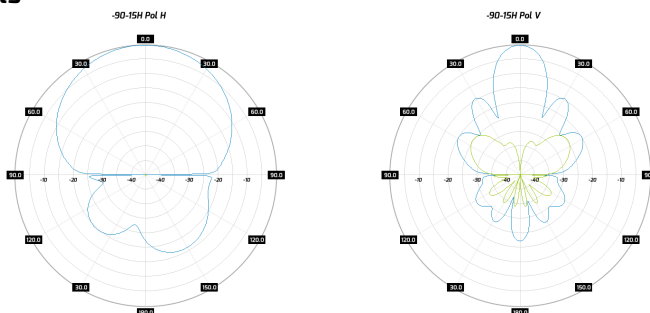

Plots

Radiation pattern WiBOX SA 24-90-15H Pol H Radiation pattern WiBOX SA 24-90-15H Pol V