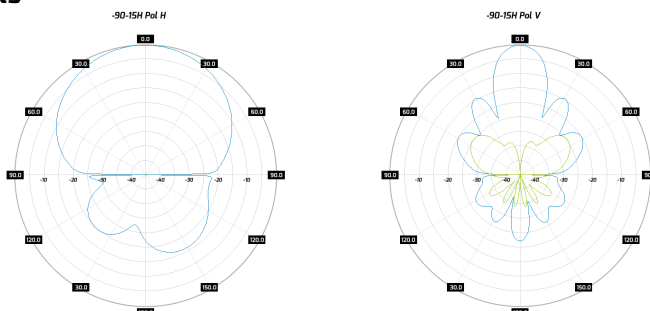

Plots

Radiation pattern WiBOX SA 24-90-15H Pol H Radiation pattern WiBOX SA 24-90-15H Pol V