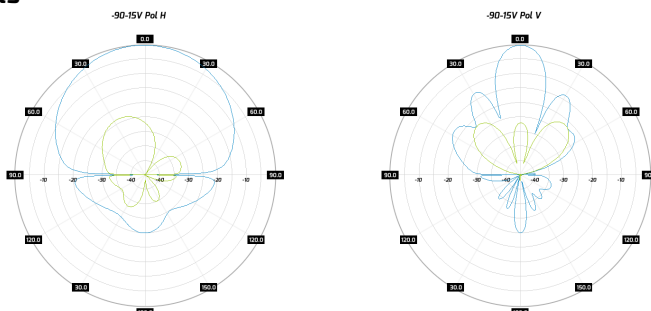

Plots

Radiation pattern WiBOX SA 24-90-15V Pol H Radiation pattern WiBOX SA 24-90-15V Pol V