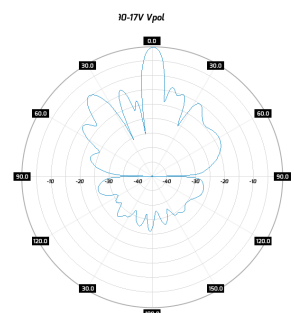

ROHS

Electrical specification

Frequency	<ul style="list-style-type: none"> 2.4 - 2.5 GHz 5.1 - 5.85 GHz
Gain	<ul style="list-style-type: none"> 15 dBi 17 dBi
VSWR	<ul style="list-style-type: none"> <2.00 <2.00
Beamwidth	<ul style="list-style-type: none"> 9°/90° 9°/90°
Polarization	<ul style="list-style-type: none"> H V
Cross-Polar Isolation	
Front-to-Back	
Separation between Connectors	
Impedance	50 Ω
Max Input Power	50 W
Lighting Protection	No
DC Ground	Yes

Mechanic specification

Dimensions	29.2 x 48.6 x 10.6 cm 11.5 x 19.13 x 4.17 inch
Weight	2.5 kg
Connector	RJ45
Material	ABS
Waterproof level	IP67
Operating temperature	from -40°C to 80°C from -40°F to 176°F
Wind resistance	70km/h

Mounting Kit

Dimensions	9.9 x 10.5 x 14.8 cm 3.9 x 4.13 x 5.83 inch
Regulation Range	+/- 30°
Weight	0.87 kg
Most Dimensions Range	25 - 65mm
Material	Polyamide with fiberglass + galvanized steel U-Bolts

Applications

- > Stadiums, Public Places
- > Hotspot
- > PtM Connections
- > System Integration

Plots

Radiation pattern WiBOX SA 24-90-15H Pol H

Radiation pattern WiBOX SA 24-90-12H Pol V

Radiation pattern WiBOX SA 5-90-17V Pol V