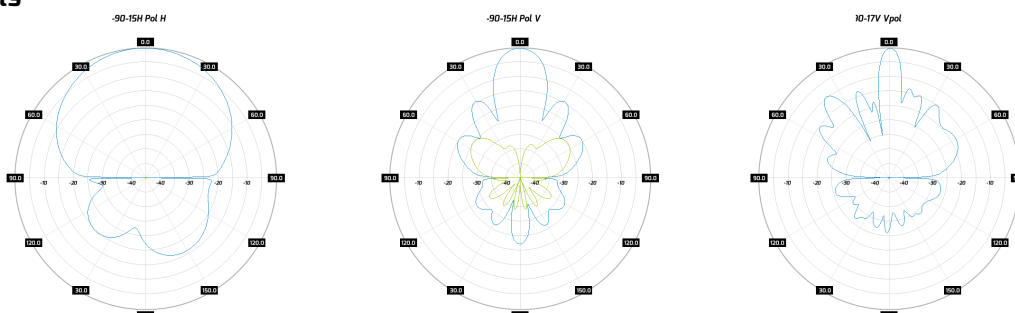

Plots

Radiation pattern WiBOX SA 24-90-15H Pol HRadiation pattern WiBOX SA 24-90-12H Pol VRadiation pattern WiBOX SA 5-90-17V Pol V