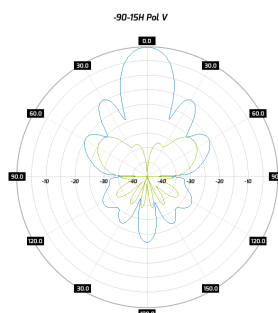

ROHS

Electrical specification

Frequency	<ul style="list-style-type: none"> 2.4 - 2.5 GHz 5.1 - 5.85 GHz
Gain	<ul style="list-style-type: none"> 15 dBi 17 dBi
VSWR	<ul style="list-style-type: none"> <2.00 <2.00
Beamwidth	<ul style="list-style-type: none"> 9°/90° 9°/90°
Polarization	<ul style="list-style-type: none"> H V
Cross-Polar Isolation	
Front-to-Back	
Separation between Connectors	
Impedance	50 Ω
Max Input Power	50 W
Lighting Protection	No
DC Ground	Yes

Systems

- > LTE band - 40, 41, 46, 53, 252, 255
- > WLAN - 2.4 GHz, 5 GHz
- > WiMAX - 2.3 GHz, 2.5 GHz, 5 GHz
- > RFID - 2400 - 2483 MHz, 5725 - 5875 MHz
- > Bluetooth - 2400-2483 MHz
- > ISM - 2400-2483 MHz, 5725-5875 MHz

Applications

- > Stadiums, Public Places
- > Hotspot
- > PtM Connections
- > System Integration

Plots

Radiation pattern WiBOX SA 24-90-15H Pol H

Radiation pattern WiBOX SA 24-90-12H Pol V

Radiation pattern WiBOX SA 5-90-17V Pol V