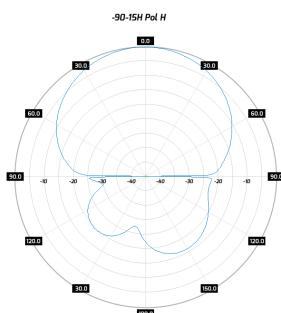

Plots

Radiation pattern WiBOX SA 24-90-15H Pol H