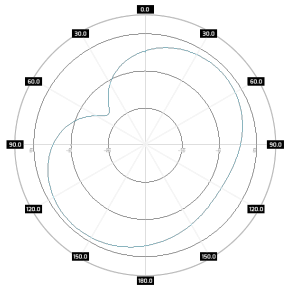

Mounting Kit

Dimensions	9 x 12 x 15 cm 3.54 x 4.72 x 5.91 inch
Regulation Range	°
Weight	0 kg
Most Dimensions Range	mm
Material	stainless steel

Plots

Features

- › Gain for the frequency of 617 - 960 MHz 2x 3 dBi
- › Polarization V for the frequency of 617 - 960 MHz
- › Gain for the frequency of 1700 - 2700 MHz 2x 4 dBi
- › Polarization V for the frequency of 1700 - 2700 MHz
- › Gain for the frequency of 3300 - 3800 MHz 2x 4 dBi
- › Polarization V for the frequency of 3300 - 3800 MHz
- › 2 x Connector SMA
- › Big, ergonomic and voluminous **WiSpot + 2x SMA** enclosure for radio equipment installation
- › Outdoor Waterproof Enclosure **WiSpot + 2x SMA**
- › Designed and resistant for any weather conditions
- › RJ45 Waterproof System
- › 36 Warranty Months

Systems

- › LTE band - 1, 2, 3, 4, 5, 6, 7, 8, 9, 10, 12, 13, 14, 17, 18, 19, 20, 22, 23, 25, 26, 27, 28, 29, 30, 33, 34, 35, 36, 37, 38, 39, 40, 41, 42, 43, 44, 48, 49, 52, 53, 65, 66, 67, 68, 69, 70, 71, 85
- › WiMAX - 2.3 GHz, 2.5 GHz, 3.5 GHz, 700 MHz
- › 3G - 2100 MHz, 850 MHz, 900 MHz
- › GSM - 1800 MHz, 1900 MHz, 850 MHz
- › RFID - 2400 - 2483 MHz, 865 - 868 MHz, 902 - 928 MHz
- › ISM - 2400-2483 MHz, 868-870 MHz
- › WLAN - 2.4 GHz, 3.6 GHz
- › Bluetooth - 2400-2483 MHz

*Azimuth
800 Mhz*

*Azimuth
1900 MHz*

*Azimuth
2500 MHz*

*Azimuth
3550 MHz*

*Elevation
800 MHz*

*Elevation
1900 MHz*

*Elevation
2500 MHz*

*Elevation
3550 MHz*