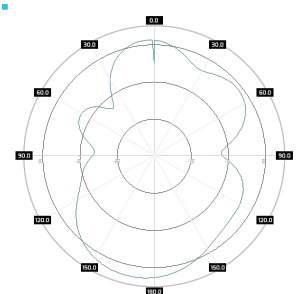

Mounting Kit

Dimensions	9 x 12 x 15 cm 3.54 x 4.72 x 5.91 inch
Regulation Range	°
Weight	0 kg
Most Dimensions Range	mm
Material	stainless steel

Plots

Features

- › Gain for the frequency of 617 - 960 MHz 2x 3 dBi
- › Polarization V for the frequency of 617 - 960 MHz
- › Gain for the frequency of 1700 - 2700 MHz 2x 4 dBi
- › Polarization V for the frequency of 1700 - 2700 MHz
- › Gain for the frequency of 3300 - 3800 MHz 2x 4 dBi
- › Polarization V for the frequency of 3300 - 3800 MHz
- › 2 x Connector SMA
- › Big, ergonomic and voluminous **WiSpot + 2x SMA** enclosure for radio equipment installation
- › Outdoor Waterproof Enclosure **WiSpot + 2x SMA**
- › Designed and resistant for any weather conditions
- › RJ45 Waterproof System
- › 36 Warranty Months

Systems

- › LTE band - 1, 2, 3, 4, 5, 6, 7, 8, 9, 10, 12, 13, 14, 17, 18, 19, 20, 22, 23, 25, 26, 27, 28, 29, 30, 33, 34, 35, 36, 37, 38, 39, 40, 41, 42, 43, 44, 48, 49, 52, 53, 65, 66, 67, 68, 69, 70, 71, 85
- › WiMAX - 2.3 GHz, 2.5 GHz, 3.5 GHz, 700 MHz
- › 3G - 2100 MHz, 850 MHz, 900 MHz
- › GSM - 1800 MHz, 1900 MHz, 850 MHz
- › RFID - 2400 - 2483 MHz, 865 - 868 MHz, 902 - 928 MHz
- › ISM - 2400-2483 MHz, 868-870 MHz
- › WLAN - 2.4 GHz, 3.6 GHz
- › Bluetooth - 2400-2483 MHz

*Azimuth
800 Mhz*

*Azimuth
1900 MHz*

*Azimuth
2500 MHz*

*Azimuth
3550 MHz*

*Elevation
800 MHz*

*Elevation
1900 MHz*

*Elevation
2500 MHz*

*Elevation
3550 MHz*