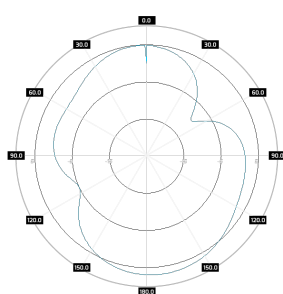

Mounting Kit

Dimensions	9 x 12 x 15 cm 3.54 x 4.72 x 5.91 inch
Regulation Range	°
Weight	0 kg
Most Dimensions Range	mm
Material	stainless steel

Plots

Features

- › Gain for the frequency of 617 - 960 MHz 2x 3 dBi
- › Polarization V for the frequency of 617 - 960 MHz
- › Gain for the frequency of 1700 - 2700 MHz 2x 4 dBi
- › Polarization V for the frequency of 1700 - 2700 MHz
- › Gain for the frequency of 3300 - 3800 MHz 2x 4 dBi
- › Polarization V for the frequency of 3300 - 3800 MHz
- › 2 x Connector SMA
- › Big, ergonomic and voluminous **WiSpot + 2x SMA** enclosure for radio equipment installation
- › Outdoor Waterproof Enclosure **WiSpot + 2x SMA**
- › Designed and resistant for any weather conditions
- › RJ45 Waterproof System
- › 36 Warranty Months

Systems

- › LTE band - 1, 2, 3, 4, 5, 6, 7, 8, 9, 10, 12, 13, 14, 17, 18, 19, 20, 22, 23, 25, 26, 27, 28, 29, 30, 33, 34, 35, 36, 37, 38, 39, 40, 41, 42, 43, 44, 48, 49, 52, 53, 65, 66, 67, 68, 69, 70, 71, 85
- › WiMAX - 2.3 GHz, 2.5 GHz, 3.5 GHz, 700 MHz
- › 3G - 2100 MHz, 850 MHz, 900 MHz
- › GSM - 1800 MHz, 1900 MHz, 850 MHz
- › RFID - 2400 - 2483 MHz, 865 - 868 MHz, 902 - 928 MHz
- › ISM - 2400-2483 MHz, 868-870 MHz
- › WLAN - 2.4 GHz, 3.6 GHz
- › Bluetooth - 2400-2483 MHz

*Azimuth
800 Mhz*

*Azimuth
1900 MHz*

*Azimuth
2500 MHz*

*Azimuth
3550 MHz*

*Elevation
800 MHz*

*Elevation
1900 MHz*

*Elevation
2500 MHz*

*Elevation
3550 MHz*