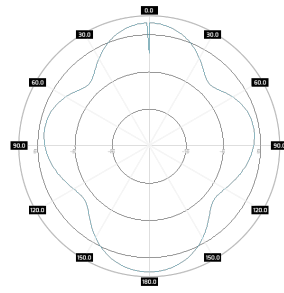

Mounting Kit

Dimensions	9 x 12 x 15 cm 3.54 x 4.72 x 5.91 inch
Regulation Range	°
Weight	0 kg
Most Dimensions Range	mm
Material	stainless steel

Plots

Features

- › Gain for the frequency of 617 - 960 MHz 2x 3 dBi
- › Polarization V for the frequency of 617 - 960 MHz
- › Gain for the frequency of 1700 - 2700 MHz 2x 4 dBi
- › Polarization V for the frequency of 1700 - 2700 MHz
- › Gain for the frequency of 3300 - 3800 MHz 2x 4 dBi
- › Polarization V for the frequency of 3300 - 3800 MHz
- › 2 x Connector SMA
- › Big, ergonomic and voluminous **WiSpot + 2x SMA** enclosure for radio equipment installation
- › Outdoor Waterproof Enclosure **WiSpot + 2x SMA**
- › Designed and resistant for any weather conditions
- › RJ45 Waterproof System
- › 36 Warranty Months

Systems

- › LTE band - 1, 2, 3, 4, 5, 6, 7, 8, 9, 10, 12, 13, 14, 17, 18, 19, 20, 22, 23, 25, 26, 27, 28, 29, 30, 33, 34, 35, 36, 37, 38, 39, 40, 41, 42, 43, 44, 48, 49, 52, 53, 65, 66, 67, 68, 69, 70, 71, 85
- › WiMAX - 2.3 GHz, 2.5 GHz, 3.5 GHz, 700 MHz
- › 3G - 2100 MHz, 850 MHz, 900 MHz
- › GSM - 1800 MHz, 1900 MHz, 850 MHz
- › RFID - 2400 - 2483 MHz, 865 - 868 MHz, 902 - 928 MHz
- › ISM - 2400-2483 MHz, 868-870 MHz
- › WLAN - 2.4 GHz, 3.6 GHz
- › Bluetooth - 2400-2483 MHz

*Azimuth
800 Mhz*

*Azimuth
1900 MHz*

*Azimuth
2500 MHz*

*Azimuth
3550 MHz*

*Elevation
800 MHz*

*Elevation
1900 MHz*

*Elevation
2500 MHz*

*Elevation
3550 MHz*