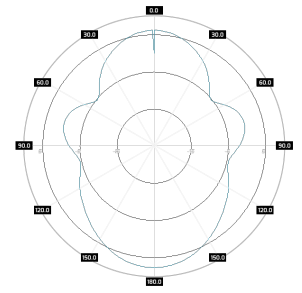

Mounting Kit

Dimensions	9 x 12 x 15 cm 3.54 x 4.72 x 5.91 inch
Regulation Range	°
Weight	0 kg
Most Dimensions Range	mm
Material	stainless steel

Plots

Features

- › Gain for the frequency of 617 - 960 MHz 2x 3 dBi
- › Polarization V for the frequency of 617 - 960 MHz
- › Gain for the frequency of 1700 - 2700 MHz 2x 4 dBi
- › Polarization V for the frequency of 1700 - 2700 MHz
- › Gain for the frequency of 3300 - 3800 MHz 2x 4 dBi
- › Polarization V for the frequency of 3300 - 3800 MHz
- › 2 x Connector SMA
- › Big, ergonomic and voluminous **WiSpot + 2x SMA** enclosure for radio equipment installation
- › Outdoor Waterproof Enclosure **WiSpot + 2x SMA**
- › Designed and resistant for any weather conditions
- › RJ45 Waterproof System
- › 36 Warranty Months

Systems

- › LTE band - 1, 2, 3, 4, 5, 6, 7, 8, 9, 10, 12, 13, 14, 17, 18, 19, 20, 22, 23, 25, 26, 27, 28, 29, 30, 33, 34, 35, 36, 37, 38, 39, 40, 41, 42, 43, 44, 48, 49, 52, 53, 65, 66, 67, 68, 69, 70, 71, 85
- › WiMAX - 2.3 GHz, 2.5 GHz, 3.5 GHz, 700 MHz
- › 3G - 2100 MHz, 850 MHz, 900 MHz
- › GSM - 1800 MHz, 1900 MHz, 850 MHz
- › RFID - 2400 - 2483 MHz, 865 - 868 MHz, 902 - 928 MHz
- › ISM - 2400-2483 MHz, 868-870 MHz
- › WLAN - 2.4 GHz, 3.6 GHz
- › Bluetooth - 2400-2483 MHz

*Azimuth
800 Mhz*

*Azimuth
1900 MHz*

*Azimuth
2500 MHz*

*Azimuth
3550 MHz*

*Elevation
800 MHz*

*Elevation
1900 MHz*

*Elevation
2500 MHz*

*Elevation
3550 MHz*