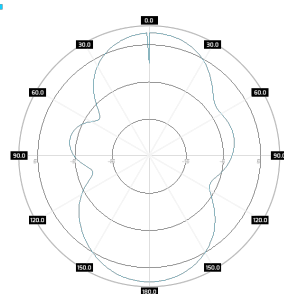

Mounting Kit

Dimensions	9 x 12 x 15 cm 3.54 x 4.72 x 5.91 inch
Regulation Range	°
Weight	0 kg
Most Dimensions Range	mm
Material	stainless steel

Plots

Features

- › Gain for the frequency of 617 - 960 MHz 2x 3 dBi
- › Polarization V for the frequency of 617 - 960 MHz
- › Gain for the frequency of 1700 - 2700 MHz 2x 4 dBi
- › Polarization V for the frequency of 1700 - 2700 MHz
- › Gain for the frequency of 3300 - 3800 MHz 2x 4 dBi
- › Polarization V for the frequency of 3300 - 3800 MHz
- › 2 x Connector SMA
- › Big, ergonomic and voluminous **WiSpot + 2x SMA** enclosure for radio equipment installation
- › Outdoor Waterproof Enclosure **WiSpot + 2x SMA**
- › Designed and resistant for any weather conditions
- › RJ45 Waterproof System
- › 36 Warranty Months

Systems

- › LTE band - 1, 2, 3, 4, 5, 6, 7, 8, 9, 10, 12, 13, 14, 17, 18, 19, 20, 22, 23, 25, 26, 27, 28, 29, 30, 33, 34, 35, 36, 37, 38, 39, 40, 41, 42, 43, 44, 48, 49, 52, 53, 65, 66, 67, 68, 69, 70, 71, 85
- › WiMAX - 2.3 GHz, 2.5 GHz, 3.5 GHz, 700 MHz
- › 3G - 2100 MHz, 850 MHz, 900 MHz
- › GSM - 1800 MHz, 1900 MHz, 850 MHz
- › RFID - 2400 - 2483 MHz, 865 - 868 MHz, 902 - 928 MHz
- › ISM - 2400-2483 MHz, 868-870 MHz
- › WLAN - 2.4 GHz, 3.6 GHz
- › Bluetooth - 2400-2483 MHz

*Azimuth
800 Mhz*

*Azimuth
1900 MHz*

*Azimuth
2500 MHz*

*Azimuth
3550 MHz*

*Elevation
800 MHz*

*Elevation
1900 MHz*

*Elevation
2500 MHz*

*Elevation
3550 MHz*