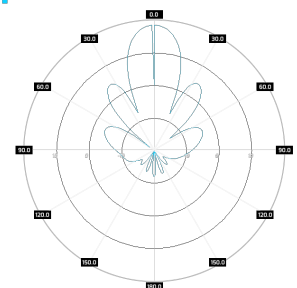

### Systems

- LTE band - 22, 42, 43, 48, 49, 52
- WLAN - 3.6 GHz
- WiMAX - 3.5 GHz

### Plots

PA M4M3-18X Nf  
Port 2, elev.

PA M4M3-18X Nf  
Port 1, azimuth

PA M4M3-18X Nf  
Port 1, elev.

PA M4M3-18X Nf  
Port 2, azimuth