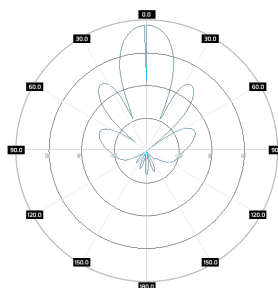

### Systems

- LTE band - 22, 42, 43, 48, 49, 52
- WLAN - 3.6 GHz
- WiMAX - 3.5 GHz

### Plots

PA M4M3-18X Nf  
Port 2, elev.

PA M4M3-18X Nf  
Port 1, azimuth

PA M4M3-18X Nf  
Port 1, elev.

PA M4M3-18X Nf  
Port 2, azimuth