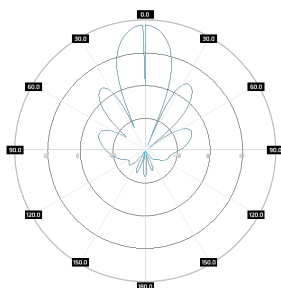

Plots

PA M4M3-18X Nf
Port 2, elev.