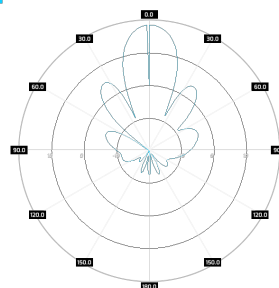

### Systems

- LTE band - 22, 42, 43, 48, 49, 52
- WLAN - 3.6 GHz
- WiMAX - 3.5 GHz

### Applications

- System Integration

### Plots

PA M4M3-18X Nf  
Port 2, elev.

PA M4M3-18X Nf  
Port 1, azimuth

PA M4M3-18X Nf  
Port 1, elev.

PA M4M3-18X Nf  
Port 2, azimuth