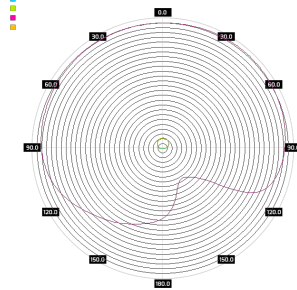

DUAL BAND BASE SECTOR ANTENNA

WiBOX SA M4DBC255-90-14X

ROHS

Electrical specification

Frequency	<ul style="list-style-type: none"> 2.4 - 2.5 GHz 5.1 - 5.9 GHz
Gain	<ul style="list-style-type: none"> 12 dBi 14 dBi
VSWR	<ul style="list-style-type: none"> <1.80 <1.80
Beamwidth	<ul style="list-style-type: none"> 16°/90° 16°/90°
Polarization	<ul style="list-style-type: none"> X X
Cross-Polar Isolation	
Front-to-Back	
Separation between Connectors	
Impedance	50 Ω
Max Input Power	50 W
Lighting Protection	No
DC Ground	Yes

slx

Port 1, azimuth
2.4GHz

Port 1, elevation
2.4GHz

Port 2, azimuth
2.4GHz

Port 2, elevation
2.4GHz

Port 1, azimuth
5.5GHz

Port 2, elevation
5.5GHz