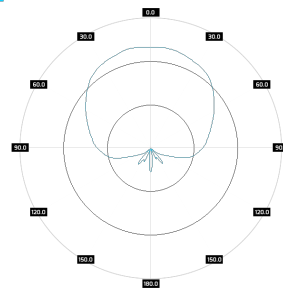

slx

Port 1, azimuth
2.4GHz

Port 1, elevation
2.4GHz

Port 2, azimuth
2.4GHz

Port 2, elevation
2.4GHz

Port 1, azimuth
5.5GHz

Port 2, elevation
5.5GHz