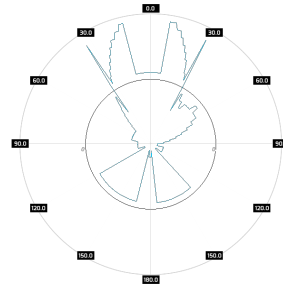

Mechanic specification

Dimensions	27.2 x 27.6 x 6.2 cm 10.71 x 10.87 x 2.44 inch
Weight	2.7 kg
Connector	2xN Female
Material	ABS
Waterproof level	IP67
Operating temperature	from -40 +70°C to °C from -40°F to 32°F
Wind resistance	120km/h

Mounting Kit

Dimensions	9.9 x 10.5 x 14.8 cm 3.9 x 4.13 x 5.83 inch
Regulation Range	+/- 30°
Weight	0.87 kg
Mast Dimensions Range	25 - 65mm
Material	Polyamide with fiberglass + galvanized steel U-Bolts

slx

Port 1, azimuth
2.4GHz

Port 1, elevation
2.4GHz

Port 2, azimuth
2.4GHz

Port 2, elevation
2.4GHz

Port 1, azimuth
5.5GHz

Port 2, elevation
5.5GHz