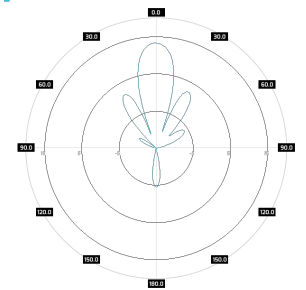

DUAL BAND BASE SECTOR ANTENNA

WiBOX SA M4DBC255-90-14X

ROHS

Electrical specification

Frequency	<ul style="list-style-type: none"> 2.4 - 2.5 GHz 5.1 - 5.9 GHz
Gain	<ul style="list-style-type: none"> 12 dBi 14 dBi
VSWR	<ul style="list-style-type: none"> <1.80 <1.80
Beamwidth	<ul style="list-style-type: none"> 16°/90° 16°/90°
Polarization	<ul style="list-style-type: none"> X X
Cross-Polar Isolation	
Front-to-Back	
Separation between Connectors	
Impedance	50 Ω
Max Input Power	50 W
Lighting Protection	No
DC Ground	Yes

Mechanic specification

Dimensions	27.2 x 27.6 x 6.2 cm 10.71 x 10.87 x 2.44 inch
Weight	2.7 kg
Connector	2xN Female
Material	ABS
Waterproof level	IP67
Operating temperature	from -40 +70°C to °C from -40°F to 32°F
Wind resistance	120km/h

Mounting Kit

Dimensions	9.9 x 10.5 x 14.8 cm 3.9 x 4.13 x 5.83 inch
Regulation Range	+/- 30°
Weight	0.87 kg
Mast Dimensions Range	25 - 65mm
Material	Polyamide with fiberglass + galvanized steel U-Bolts

slx

Port 1, azimuth
2.4GHz

Port 1, elevation
2.4GHz

Port 2, azimuth
2.4GHz

Port 2, elevation
2.4GHz

Port 1, azimuth
5.5GHz

Port 2, elevation
5.5GHz