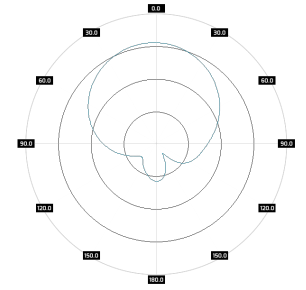

DUAL BAND BASE SECTOR ANTENNA

WiBOX SA M4DBC255-90-14X

ROHS

Electrical specification

Frequency	<ul style="list-style-type: none"> 2.4 - 2.5 GHz 5.1 - 5.9 GHz
Gain	<ul style="list-style-type: none"> 12 dBi 14 dBi
VSWR	<ul style="list-style-type: none"> <1.80 <1.80
Beamwidth	<ul style="list-style-type: none"> 16°/90° 16°/90°
Polarization	<ul style="list-style-type: none"> X X
Cross-Polar Isolation	
Front-to-Back	
Separation between Connectors	
Impedance	50 Ω
Max Input Power	50 W
Lighting Protection	No
DC Ground	Yes

Mounting Kit

Dimensions	9.9 x 10.5 x 14.8 cm 3.9 x 4.13 x 5.83 inch
Regulation Range	+/- 30°
Weight	0.87 kg
Mast Dimensions Range	25 - 65mm
Material	Polyamide with fiberglass + galvanized steel U-Bolts

Systems

- › LTE band - 40, 41, 46, 47, 53, 252, 255
- › WLAN - 2.4 GHz, 5 GHz
- › WiMAX - 2.3 GHz, 2.5 GHz, 5 GHz
- › RFID - 2400 - 2483 MHz, 5725 - 5875 MHz
- › Bluetooth - 2400-2483 MHz
- › ISM - 2400-2483 MHz, 5725-5875 MHz

slx

Port 1, azimuth
2.4GHz

Port 1, elevation
2.4GHz

Port 2, azimuth
2.4GHz

Port 2, elevation
2.4GHz

Port 1, azimuth
5.5GHz

Port 2, elevation
5.5GHz