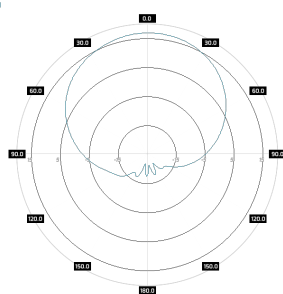

ROHS

UV
RESISTANT

Electrical specification

Frequency	5 - 6 GHz
Gain	17 dBi
VSWR	<1.50, max < 1.80
Beamwidth	8°/90°
Polarization	X
Cross-Polar Isolation	
Front-to-Back	> 30 dB
Separation between Connectors	> 25 dB
Impedance	50 Ω
Max Input Power	50 W
Lighting Protection	No
DC Ground	No

Mounting Kit

Dimensions	9.9 x 10.5 x 14.8 cm 3.9 x 4.13 x 5.83 inch
Regulation Range	+/- 30°
Weight	0.87 kg
Mast Dimensions Range	25 - 65mm
Material	Polyamide with fiberglass + galvanized steel U-Bolts

Systems

- › LTE band - 46, 47, 252, 255
- › WLAN - 5 GHz
- › WiMAX - 5 GHz
- › RFID - 5725 - 5875 MHz
- › ISM - 5725-5875 MHz

Applications

- › Stadiums, Public Places
- › Hotspot
- › PtM Connections

Plots