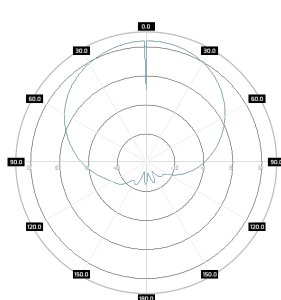

ROHS

Electrical specification

Frequency	5 - 6 GHz
Gain	17 dBi
VSWR	<1.50, max < 1.80
Beamwidth	8°/90°
Polarization	X
Cross-Polar Isolation	
Front-to-Back	> 30 dB
Separation between Connectors	> 25 dB
Impedance	50 Ω
Max Input Power	50 W
Lighting Protection	No
DC Ground	No

Mounting Kit

Dimensions	9.9 x 10.5 x 14.8 cm 3.9 x 4.13 x 5.83 inch
Regulation Range	+/- 30°
Weight	0.87 kg
Mount Dimensions Range	25 - 65mm
Material	Polyamide with fiberglass + galvanized steel U-Bolts

Systems

- › LTE band - 46, 47, 252, 255
- › WLAN - 5 GHz
- › WiMAX - 5 GHz
- › RFID - 5725 - 5875 MHz
- › ISM - 5725-5875 MHz

Applications

- › Stadiums, Public Places
- › Hotspot
- › PtM Connections

Plots