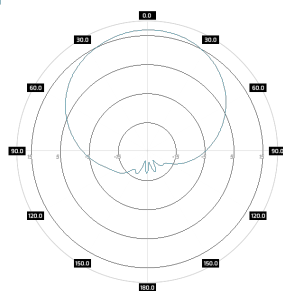

ROHS

UV
RESISTANT

Electrical specification

Frequency	5 - 6 GHz
Gain	17 dBi
VSWR	<1.50, max < 1.80
Beamwidth	8°/90°
Polarization	X
Cross-Polar Isolation	
Front-to-Back	> 30 dB
Separation between Connectors	> 25 dB
Impedance	50 Ω
Max Input Power	50 W
Lighting Protection	No
DC Ground	No

Mounting Kit

Dimensions	9.9 x 10.5 x 14.8 cm 3.9 x 4.13 x 5.83 inch
Regulation Range	+/- 30°
Weight	0.87 kg
Mast Dimensions Range	25 - 65mm
Material	Polyamide with fiberglass + galvanized steel U-Bolts

Features

- Gain for the frequency of 5000 - 6000 MHz 2x 17 dBi
- Polarization X for the frequency of 5000 - 6000 MHz
- 2 x Connector MMCX/U.FL
- Big, ergonomic and voluminous **WiBOX Extra Large SLIM** enclosure for radio equipment installation
- Outdoor Waterproof Enclosure **WiBOX Extra Large SLIM**
- Designed and resistant for any weather conditions
- RJ45 Waterproof System
- 36 Warranty Months

Systems

- LTE band - 46, 47, 252, 255
- WLAN - 5 GHz
- WiMAX - 5 GHz
- RFID - 5725 - 5875 MHz
- ISM - 5725-5875 MHz

Applications

- Stadiums, Public Places
- Hotspot
- PtM Connections

Plots

SA M5-90-17X_RBR
azimuth