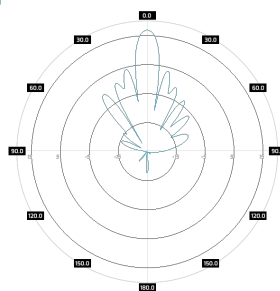

### Mechanic specification

Dimensions	29.2 x 48.6 x 7.1 cm 11.5 x 19.13 x 2.8 inch
Weight	2.5 kg
Connector	RJ45 & 2xMMCX/U.FL
Material	ABS
Waterproof level	IP67
Operating temperature	from -40 +70°C to °C from -40°F to 32°F
Wind resistance	km/h

### Mounting Kit

Dimensions	9.9 x 10.5 x 14.8 cm 3.9 x 4.13 x 5.83 inch
Regulation Range	+/- 30°
Weight	0.87 kg
Mast Dimensions Range	25 - 65mm
Material	Polyamide with fiberglass + galvanized steel U-Bolts

### Systems

- LTE band - 46, 47, 252, 255
- WLAN - 5 GHz
- WiMAX - 5 GHz
- RFID - 5725 - 5875 MHz
- ISM - 5725-5875 MHz

### Plots

SA M5-90-17X\_RBR  
azimuth

SA M5-90-17X\_RBR  
elevation