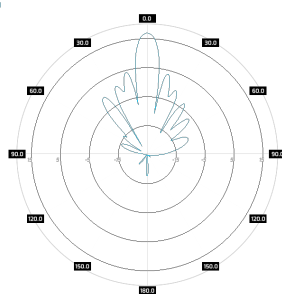

ROHS

UV
RESISTANT

Electrical specification

Frequency	5 - 6 GHz
Gain	17 dBi
VSWR	<1.50, max < 1.80
Beamwidth	8°/90°
Polarization	X
Cross-Polar Isolation	
Front-to-Back	> 30 dB
Separation between Connectors	> 25 dB
Impedance	50 Ω
Max Input Power	50 W
Lighting Protection	No
DC Ground	No

Mounting Kit

Dimensions	9.9 x 10.5 x 14.8 cm 3.9 x 4.13 x 5.83 inch
Regulation Range	+/- 30°
Weight	0.87 kg
Mast Dimensions Range	25 - 65mm
Material	Polyamide with fiberglass + galvanized steel U-Bolts

Systems

- › LTE band - 46, 47, 252, 255
- › WLAN - 5 GHz
- › WiMAX - 5 GHz
- › RFID - 5725 - 5875 MHz
- › ISM - 5725-5875 MHz

Applications

- › Stadiums, Public Places
- › Hotspot
- › PtM Connections

Plots

SA M5-90-17X_RBR
azimuth

SA M5-90-17X_RBR
elevation