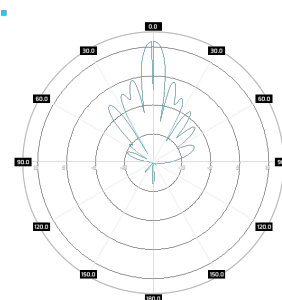

BASE SECTOR ANTENNA

WiBOX SA M5-90-17X SLIM RBR

WiBOX SA M5-90-17X SLIM RBR is an **slant X polarity MIMO 2x2 sector antenna** operating at a frequency range of: **5.0 - 6.0 GHz** with **17 dBi** gain. Wireless Instruments technical division developed special radiator **RBR (Reduced-Back-Radiation)** which minimizes **F/B (Front-to-Back)** factor, so this eliminates **co-location** problem. Additional big advantage is that the electronic radio board installed inside **WiBOX** is **fully shielded by the special made metal cover**. The antenna is predicted for **point-to-multipoint (PMP)** connections, can be used for covering medium and big areas as a **base station** for client stations or as the **hotspot in halls, stadiums or another public places**. It can work **indoor and outdoor (IP 67)**. It works with the **WLAN 802.11n/ac** systems. The antenna is integrated with the top quality **WiBOX Extra Large Slim** box system.

Mechanic specification

Dimensions	29.2 x 48.6 x 7.1 cm 11.5 x 19.13 x 2.8 inch
Weight	2.5 kg
Connector	RJ45 & 2xMMCX/U.FL
Material	ABS
Waterproof level	IP67
Operating temperature	from -40 +70°C to °C from -40°F to 32°F
Wind resistance	km/h

Systems

- › LTE band - 46, 47, 252, 255
- › WLAN - 5 GHz
- › WiMAX - 5 GHz
- › RFID - 5725 - 5875 MHz
- › ISM - 5725-5875 MHz

Applications

- › Stadiums, Public Places
- › Hotspot
- › PtM Connections

Plots

SA M5-90-17X_RBR
azimuth

SA M5-90-17X_RBR
elevation