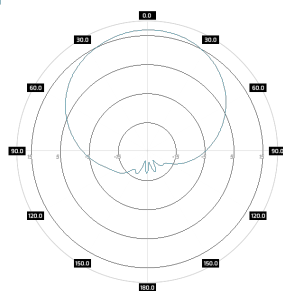

ROHS

UV
RESISTANT

Electrical specification

Frequency	5 - 6 GHz
Gain	17 dBi
VSWR	<1.50, max < 1.80
Beamwidth	8°/90°
Polarization	X
Cross-Polar Isolation	
Front-to-Back	> 30 dB
Separation between Connectors	> 25 dB
Impedance	50 Ω
Max Input Power	50 W
Lighting Protection	No
DC Ground	No

Mounting Kit

Dimensions	9.9 x 10.5 x 14.8 cm 3.9 x 4.13 x 5.83 inch
Regulation Range	+/- 30°
Weight	0.87 kg
Mast Dimensions Range	25 - 65mm
Material	Polyamide with fiberglass + galvanized steel U-Bolts

Features

- › Gain for the frequency of 5000 - 6000 MHz 2x 17 dBi
- › Polarization X for the frequency of 5000 - 6000 MHz
- › 2 x Connector MMCX/U.FL
- › Big, ergonomic and voluminous **WiBOX Extra Large SLIM** enclosure for radio equipment installation
- › Outdoor Waterproof Enclosure **WiBOX Extra Large SLIM**
- › Designed and resistant for any weather conditions
- › RJ45 Waterproof System
- › 36 Warranty Months

Systems

- › WLAN - 5 GHz
- › WiMAX - 5 GHz
- › RFID - 5725 - 5875 MHz
- › ISM - 5725-5875 MHz

Applications

- › Stadiums, Public Places
- › Hotspot
- › PtM Connections

Plots

SA M5-90-17X_RBR
azimuth

SA M5-90-17X_RBR
elevation