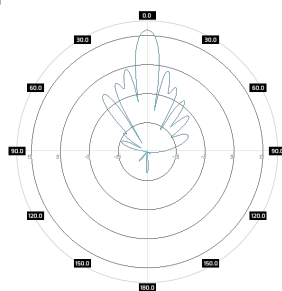

BASE SECTOR ANTENNA

WiBOX SA M5-90-17X SLIM RBR

WiBOX SA M5-90-17X SLIM RBR is an slant X polarity MIMO 2x2 sector antenna operating at a frequency range of: **5.0 - 6.0 GHz** with **17 dBi** gain. Wireless Instruments technical division developed special radiator **RBR (Reduced-Back-Radiation)** which minimizes **F/B (Front-to-Back)** factor, so this eliminates **co-location** problem. Additional big advantage is that the electronic radio board installed inside **WiBOX** is **fully shielded by the special made metal cover**. The antenna is predicted for **point-to-multipoint (PMP)** connections, can be used for covering medium and big areas as a **base station** for client stations or as the **hotspot in halls, stadiums or another public places**. It can work **indoor and outdoor (IP 67)**. It works with the **WLAN 802.11n/ac** systems. The antenna is integrated with the top quality **WiBOX Extra Large Slim** box system.

ROHS

UV
RESISTANT

Electrical specification

Frequency	5 - 6 GHz
Gain	17 dBi
VSWR	<1.50, max < 1.80
Beamwidth	8°/90°
Polarization	X
Cross-Polar Isolation	
Front-to-Back	> 30 dB
Separation between Connectors	> 25 dB
Impedance	50 Ω
Max Input Power	50 W
Lighting Protection	No
DC Ground	No

Mounting Kit

Dimensions	9.9 x 10.5 x 14.8 cm 3.9 x 4.13 x 5.83 inch
Regulation Range	+/- 30°
Weight	0.87 kg
Mast Dimensions Range	25 - 65mm
Material	Polyamide with fiberglass + galvanized steel U-Bolts

Systems

- › WLAN - 5 GHz
- › WiMAX - 5 GHz
- › RFID - 5725 - 5875 MHz
- › ISM - 5725-5875 MHz

Applications

- › Stadiums, Public Places
- › Hotspot
- › PtM Connections

Plots

SA M5-90-17X_RBR
azimuth

SA M5-90-17X_RBR
elevation