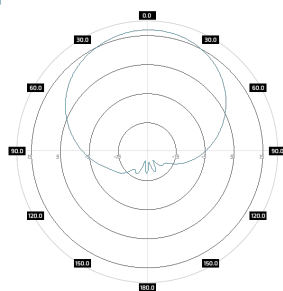

### Electrical specification

Frequency	5 - 6 GHz
Gain	17 dBi
VSWR	<1.50, max < 1.80
Beamwidth	8°/90°
Polarization	X
Cross-Polar Isolation	
Front-to-Back	> 30 dB
Separation between Connectors	> 25 dB
Impedance	50 Ω
Max Input Power	50 W
Lighting Protection	No
DC Ground	No

### Mounting Kit

Dimensions	9.9 x 10.5 x 14.8 cm 3.9 x 4.13 x 5.83 inch
Regulation Range	+/- 30°
Weight	0.87 kg
Mast Dimensions Range	25 - 65mm
Material	Polyamide with fiberglass + galvanized steel U-Bolts

### Systems

- LTE band - 46, 47, 252, 255
- WLAN - 5 GHz
- WiMAX - 5 GHz
- RFID - 5725 - 5875 MHz
- ISM - 5725-5875 MHz

### Plots

SA M5-90-17X\_RBR  
azimuth

SA M5-90-17X\_RBR  
elevation