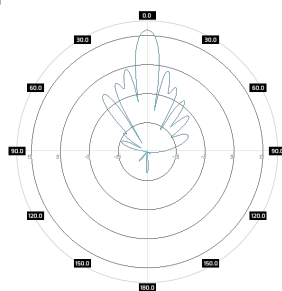

ROHS

UV
RESISTANT

Electrical specification

Frequency	5 - 6 GHz
Gain	17 dBi
VSWR	<1.50, max < 1.80
Beamwidth	8°/90°
Polarization	X
Cross-Polar Isolation	
Front-to-Back	> 30 dB
Separation between Connectors	> 25 dB
Impedance	50 Ω
Max Input Power	50 W
Lighting Protection	No
DC Ground	No

Mechanic specification

Dimensions	29.2 x 48.6 x 7.1 cm 11.5 x 19.13 x 2.8 inch
Weight	2.5 kg
Connector	RJ45 & 2xMMCX/U.FL
Material	ABS
Waterproof level	IP67
Operating temperature	from -40 +70°C to °C from -40°F to 32°F
Wind resistance	km/h

Mounting Kit

Dimensions	9.9 x 10.5 x 14.8 cm 3.9 x 4.13 x 5.83 inch
Regulation Range	+/- 30°
Weight	0.87 kg
Mast Dimensions Range	25 - 65mm
Material	Polyamide with fiberglass + galvanized steel U-Bolts

Systems

- LTE band - 46, 47, 252, 255
- WLAN - 5 GHz
- WiMAX - 5 GHz
- RFID - 5725 - 5875 MHz
- ISM - 5725-5875 MHz

Applications

- Stadiums, Public Places
- Hotspot
- PtM Connections

Plots

SA M5-90-17X_RBR
azimuth