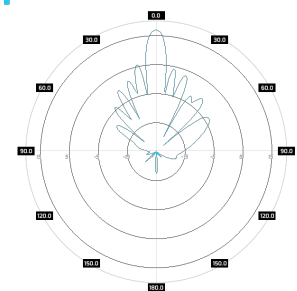

Mechanic specification

Dimensions	29.2 x 48.6 x 7.1 cm 11.5 x 19.13 x 2.8 inch
Weight	2.5 kg
Connector	RJ45 & 2xMMCX/U.FL
Material	ABS
Waterproof level	IP67
Operating temperature	from -40 +70°C to °C from -40°F to 32°F
Wind resistance	km/h

Mounting Kit

Dimensions	9.9 x 10.5 x 14.8 cm 3.9 x 4.13 x 5.83 inch
Regulation Range	+/- 30°
Weight	0.87 kg
Mast Dimensions Range	25 - 65mm
Material	Polyamide with fiberglass + galvanized steel U-Bolts

Systems

- › WLAN - 5 GHz
- › WiMAX - 5 GHz
- › RFID - 5725 - 5875 MHz
- › ISM - 5725-5875 MHz

Applications

- › Stadiums, Public Places
- › Hotspot
- › PtM Connections

Plots

SA M5-90-17HV RBR
H-pol, azimuth

SA M5-90-17HV RBR
H-pol, elev.

SA M5-90-17HV RBR
V-pol, azimuth

SA M5-90-17HV RBR
V-pol, elev.