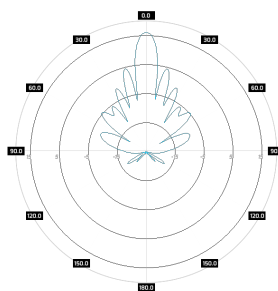

Mechanic specification

Dimensions	29.2 x 48.6 x 7.1 cm 11.5 x 19.13 x 2.8 inch
Weight	2.5 kg
Connector	RJ45 & 2xMMCX/U.FL
Material	ABS
Waterproof level	IP67
Operating temperature	from -40 +70°C to °C from -40°F to 32°F
Wind resistance	km/h

Mounting Kit

Dimensions	9.9 x 10.5 x 14.8 cm 3.9 x 4.13 x 5.83 inch
Regulation Range	+/- 30°
Weight	0.87 kg
Mast Dimensions Range	25 - 65mm
Material	Polyamide with fiberglass + galvanized steel U-Bolts

Systems

- › WLAN - 5 GHz
- › WiMAX - 5 GHz
- › RFID - 5725 - 5875 MHz
- › ISM - 5725-5875 MHz

Applications

- › Stadiums, Public Places
- › Hotspot
- › PtM Connections

Plots

SA M5-90-17HV RBR
H-pol, azimuth

SA M5-90-17HV RBR
H-pol, elev.

SA M5-90-17HV RBR
V-pol, azimuth

SA M5-90-17HV RBR
V-pol, elev.