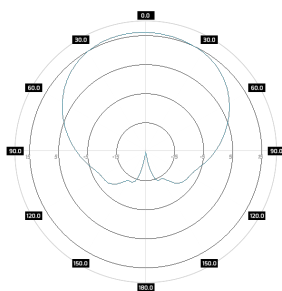

ROHS

 UV
RESISTANT

Electrical specification

Frequency	5.1 - 5.95 GHz
Gain	17 dBi
VSWR	<2.00
Beamwidth	8°/90°
Polarization	H&V
Cross-Polar Isolation	
Front-to-Back	> 32 dB
Separation between Connectors	
Impedance	50 Ω
Max Input Power	50 W
Lighting Protection	No
DC Ground	No

Mounting Kit

Dimensions	9.9 x 10.5 x 14.8 cm 3.9 x 4.13 x 5.83 inch
Regulation Range	+/- 30°
Weight	0.87 kg
Mast Dimensions Range	25 - 65mm
Material	Polyamide with fiberglass + galvanized steel U-Bolts

Features

- Gain for the frequency of 5100 - 5950 MHz 2x 17 dBi
- Polarization H&V for the frequency of 5100 - 5950 MHz
- 2 x Connector MMCX/U.FL
- Big, ergonomic and voluminous **WiBOX Extra Large SLIM** enclosure for radio equipment installation
- Outdoor Waterproof Enclosure **WiBOX Extra Large SLIM**
- Designed and resistant for any weather conditions
- RJ45 Waterproof System
- 36 Warranty Months

Systems

- LTE band - 46, 47, 252, 255
- WLAN - 5 GHz
- WiMAX - 5 GHz
- RFID - 5725 - 5875 MHz
- ISM - 5725-5875 MHz

Applications

- Stadiums, Public Places
- Hotspot
- PtM Connections

Plots

 SA M5-90-17HV RBR
H-pol, azimuth