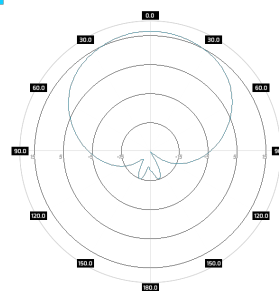

Mechanic specification

Dimensions	29.2 x 48.6 x 7.1 cm 11.5 x 19.13 x 2.8 inch
Weight	2.5 kg
Connector	RJ45 & 2xMMCX/U.FL
Material	ABS
Waterproof level	IP67
Operating temperature	from -40 +70°C to °C from -40°F to 32°F
Wind resistance	km/h

Mounting Kit

Dimensions	9.9 x 10.5 x 14.8 cm 3.9 x 4.13 x 5.83 inch
Regulation Range	+/- 30°
Weight	0.87 kg
Mast Dimensions Range	25 - 65mm
Material	Polyamide with fiberglass + galvanized steel U-Bolts

Systems

- LTE band - 46, 47, 252, 255
- WLAN - 5 GHz
- WiMAX - 5 GHz
- RFID - 5725 - 5875 MHz
- ISM - 5725-5875 MHz

Applications

- Stadiums, Public Places
- Hotspot
- PtM Connections

Plots

 SA M5-90-17HV RBR
H-pol, azimuth

 SA M5-90-17HV RBR
H-pol, elev.

 SA M5-90-17HV RBR
V-pol, azimuth

 SA M5-90-17HV RBR
V-pol, elev.