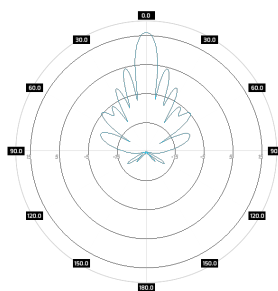

Mechanic specification

Dimensions	29.2 x 48.6 x 7.1 cm 11.5 x 19.13 x 2.8 inch
Weight	2.5 kg
Connector	RJ45 & 2xMMCX/U.FL
Material	ABS
Waterproof level	IP67
Operating temperature	from -40 +70°C to °C from -40°F to 32°F
Wind resistance	km/h

Mounting Kit

Dimensions	9.9 x 10.5 x 14.8 cm 3.9 x 4.13 x 5.83 inch
Regulation Range	+/- 30°
Weight	0.87 kg
Mast Dimensions Range	25 - 65mm
Material	Polyamide with fiberglass + galvanized steel U-Bolts

Systems

- LTE band - 46, 47, 252, 255
- WLAN - 5 GHz
- WiMAX - 5 GHz
- RFID - 5725 - 5875 MHz
- ISM - 5725-5875 MHz

Applications

- Stadiums, Public Places
- Hotspot
- PtM Connections

Plots

 SA M5-90-17HV RBR
H-pol, azimuth

 SA M5-90-17HV RBR
H-pol, elev.

 SA M5-90-17HV RBR
V-pol, azimuth

 SA M5-90-17HV RBR
V-pol, elev.