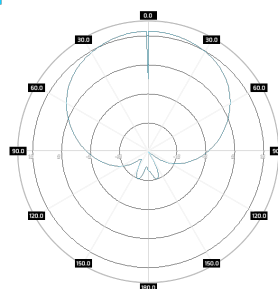

Mounting Kit

Dimensions	9.9 x 10.5 x 14.8 cm 3.9 x 4.13 x 5.83 inch
Regulation Range	+/- 30°
Weight	0.87 kg
Max Dimensions Range	25 - 65mm
Material	Polyamide with fiberglass + galvanized steel U-Bolts

Features

Systems

- › LTE band - 46, 47, 252, 255
- › WLAN - 5 GHz
- › WiMAX - 5 GHz
- › RFID - 5725 - 5875 MHz
- › ISM - 5725-5875 MHz

Applications

- › Stadiums, Public Places
- › Hotspot
- › PtM Connections

Plots

SA M5-90-17HV RBR
H-pol, azimuth

SA M5-90-17HV RBR
H-pol, elev.

SA M5-90-17HV RBR
V-pol, azimuth

SA M5-90-17HV RBR
V-pol, elev.