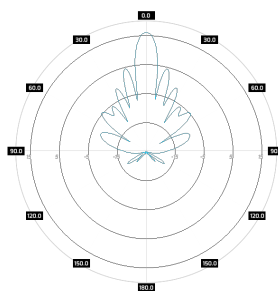

### Mechanic specification

Dimensions	29.2 x 48.6 x 7.1 cm 11.5 x 19.13 x 2.8 inch
Weight	2.5 kg
Connector	RJ45 & 2xMMCX/U.FL
Material	ABS
Waterproof level	IP67
Operating temperature	from -40 +70°C to °C from -40°F to 32°F
Wind resistance	km/h

### Mounting Kit

Dimensions	9.9 x 10.5 x 14.8 cm 3.9 x 4.13 x 5.83 inch
Regulation Range	+/- 30°
Weight	0.87 kg
Mast Dimensions Range	25 - 65mm
Material	Polyamide with fiberglass + galvanized steel U-Bolts

### Systems

- LTE band - 46, 47, 252, 255
- WLAN - 5 GHz
- WiMAX - 5 GHz
- RFID - 5725 - 5875 MHz
- ISM - 5725-5875 MHz

### Plots

SA M5-90-17HV RBR  
H-pol, azimuth

SA M5-90-17HV RBR  
H-pol, elev.

SA M5-90-17HV RBR  
V-pol, azimuth

SA M5-90-17HV RBR  
V-pol, elev.