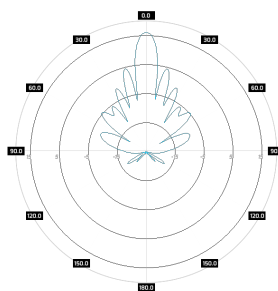

Mechanic specification

Dimensions	29.2 x 48.6 x 7.1 cm 11.5 x 19.13 x 2.8 inch
Weight	2.5 kg
Connector	RJ45 & 2xMMCX/U.FL
Material	ABS
Waterproof level	IP67
Operating temperature	from -40 +70°C to °C from -40°F to 32°F
Wind resistance	km/h

Mounting Kit

Dimensions	9.9 x 10.5 x 14.8 cm 3.9 x 4.13 x 5.83 inch
Regulation Range	+/- 30°
Weight	0.87 kg
Mast Dimensions Range	25 - 65mm
Material	Polyamide with fiberglass + galvanized steel U-Bolts

Systems

- LTE band - 46, 47, 252, 255
- WLAN - 5 GHz
- WiMAX - 5 GHz
- RFID - 5725 - 5875 MHz
- ISM - 5725-5875 MHz

Applications

- Stadiums, Public Places
- Hotspot
- PtM Connections

Plots

SA M5-90-17HV RBR
H-pol, azimuth

SA M5-90-17HV RBR
H-pol, elev.

SA M5-90-17HV RBR
V-pol, azimuth

SA M5-90-17HV RBR
V-pol, elev.