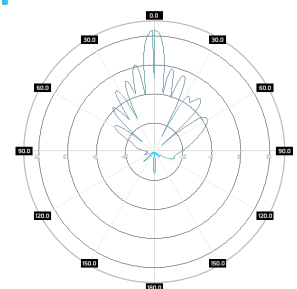

Mechanic specification

Dimensions	29.2 x 48.6 x 7.1 cm 11.5 x 19.13 x 2.8 inch
Weight	2.5 kg
Connector	RJ45 & 2xMMCX/U.FL
Material	ABS
Waterproof level	IP67
Operating temperature	from -40 +70°C to °C from -40°F to 32°F
Wind resistance	km/h

Mounting Kit

Dimensions	9.9 x 10.5 x 14.8 cm 3.9 x 4.13 x 5.83 inch
Regulation Range	+/- 30°
Weight	0.87 kg
Max Dimensions Range	25 - 65mm
Material	Polyamide with fiberglass + galvanized steel U-Bolts

Features

Systems

- › LTE band - 46, 47, 252, 255
- › WLAN - 5 GHz
- › WiMAX - 5 GHz
- › RFID - 5725 - 5875 MHz
- › ISM - 5725-5875 MHz

Applications

- › Stadiums, Public Places
- › Hotspot
- › PtM Connections

Plots

SA M5-90-17HV RBR
H-pol, azimuth

SA M5-90-17HV RBR
H-pol, elev.

SA M5-90-17HV RBR
V-pol, azimuth

SA M5-90-17HV RBR
V-pol, elev.