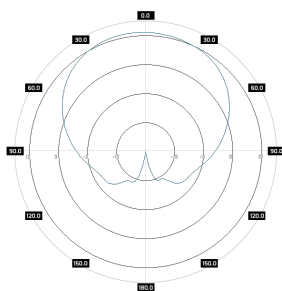

ROHS

UV
RESISTANT

Electrical specification

Frequency	5.1 - 5.95 GHz
Gain	17 dBi
VSWR	<2.00
Beamwidth	8°/90°
Polarization	H&V
Cross-Polar Isolation	
Front-to-Back	> 32 dB
Separation between Connectors	
Impedance	50 Ω
Max Input Power	50 W
Lighting Protection	No
DC Ground	No

Mounting Kit

Dimensions	9.9 x 10.5 x 14.8 cm 3.9 x 4.13 x 5.83 inch
Regulation Range	+/- 30°
Weight	0.87 kg
Mast Dimensions Range	25 - 65mm
Material	Polyamide with fiberglass + galvanized steel U-Bolts

Features

- Gain for the frequency of 5100 - 5950 MHz 2x 17 dBi
- Polarization H&V for the frequency of 5100 - 5950 MHz
- 2 x Connector MMCX/U.FL
- Big, ergonomic and voluminous **WiBOX Extra Large SLIM** enclosure for radio equipment installation
- Outdoor Waterproof Enclosure **WiBOX Extra Large SLIM**
- Designed and resistant for any weather conditions
- RJ45 Waterproof System
- 36 Warranty Months

Systems

- LTE band - 46, 47, 252, 255
- WLAN - 5 GHz
- WiMAX - 5 GHz
- RFID - 5725 - 5875 MHz
- ISM - 5725-5875 MHz

Applications

- Stadiums, Public Places
- Hotspot
- PtM Connections

Plots

SA M5-90-17HV RBR
H-pol, azimuth