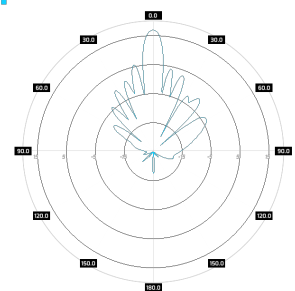

### Mechanic specification

Dimensions	29.2 x 48.6 x 7.1 cm 11.5 x 19.13 x 2.8 inch
Weight	2.5 kg
Connector	RJ45 & 2xMMCX/U.FL
Material	ABS
Waterproof level	IP67
Operating temperature	from -40 +70°C to °C from -40°F to 32°F
Wind resistance	km/h

### Mounting Kit

Dimensions	9.9 x 10.5 x 14.8 cm 3.9 x 4.13 x 5.83 inch
Regulation Range	+/- 30°
Weight	0.87 kg
Mast Dimensions Range	25 - 65mm
Material	Polyamide with fiberglass + galvanized steel U-Bolts

### Plots

SA M5-90-17HV RBR  
H-pol, azimuth

SA M5-90-17HV RBR  
H-pol, elev.

SA M5-90-17HV RBR  
V-pol, azimuth

SA M5-90-17HV RBR  
V-pol, elev.