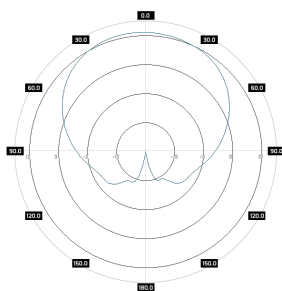

ROHS

Electrical specification

Frequency	5.1 - 5.95 GHz
Gain	17 dBi
VSWR	<2.00
Beamwidth	8°/90°
Polarization	H&V
Cross-Polar Isolation	
Front-to-Back	> 32 dB
Separation between Connectors	
Impedance	50 Ω
Max Input Power	50 W
Lighting Protection	No
DC Ground	No

Mounting Kit

Dimensions	9.9 x 10.5 x 14.8 cm 3.9 x 4.13 x 5.83 inch
Regulation Range	+/- 30°
Weight	0.87 kg
Mast Dimensions Range	25 - 65mm
Material	Polyamide with fiberglass + galvanized steel U-Bolts

Systems

- › WLAN - 5 GHz
- › WiMAX - 5 GHz
- › RFID - 5725 - 5875 MHz
- › ISM - 5725-5875 MHz

Applications

- › Stadiums, Public Places
- › Hotspot
- › PtM Connections

Plots

SA M5-90-17HV RBR
H-pol, azimuth

SA M5-90-17HV RBR
H-pol, elev.

SA M5-90-17HV RBR
V-pol, azimuth

SA M5-90-17HV RBR
V-pol, elev.