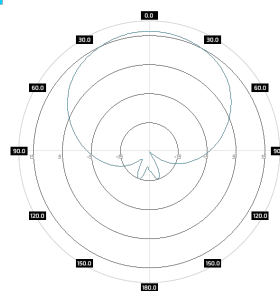

Mechanic specification

Dimensions	29.2 x 48.6 x 7.1 cm 11.5 x 19.13 x 2.8 inch
Weight	2.5 kg
Connector	RJ45 & 2xMMCX/U.FL
Material	ABS
Waterproof level	IP67
Operating temperature	from -40 +70°C to °C from -40°F to 32°F
Wind resistance	km/h

Mounting Kit

Dimensions	9.9 x 10.5 x 14.8 cm 3.9 x 4.13 x 5.83 inch
Regulation Range	+/- 30°
Weight	0.87 kg
Mast Dimensions Range	25 - 65mm
Material	Polyamide with fiberglass + galvanized steel U-Bolts

Systems

- › WLAN - 5 GHz
- › WiMAX - 5 GHz
- › RFID - 5725 - 5875 MHz
- › ISM - 5725-5875 MHz

Applications

- › Stadiums, Public Places
- › Hotspot
- › PtM Connections

Plots

SA M5-90-17HV RBR
H-pol, azimuth

SA M5-90-17HV RBR
H-pol, elev.

SA M5-90-17HV RBR
V-pol, azimuth

SA M5-90-17HV RBR
V-pol, elev.