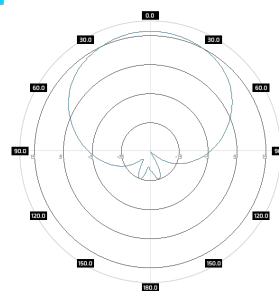

Mounting Kit

Dimensions	9.9 x 10.5 x 14.8 cm 3.9 x 4.13 x 5.83 inch
Regulation Range	+/- 30°
Weight	0.87 kg
Mast Dimensions Range	25 - 65mm
Material	Polyamide with fiberglass + galvanized steel U-Bolts

Systems

- › WLAN - 5 GHz
- › WiMAX - 5 GHz
- › RFID - 5725 - 5875 MHz
- › ISM - 5725-5875 MHz

Applications

- › Stadiums, Public Places
- › Hotspot
- › PtM Connections

Plots

SA M5-90-17HV RBR
H-pol, azimuth

SA M5-90-17HV RBR
H-pol, elev.

SA M5-90-17HV RBR
V-pol, azimuth

SA M5-90-17HV RBR
V-pol, elev.