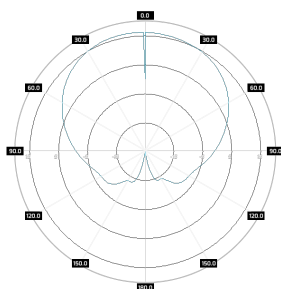

Mechanic specification

Dimensions	29.2 x 48.6 x 7.1 cm 11.5 x 19.13 x 2.8 inch
Weight	2.5 kg
Connector	RJ45 & 2xMMCX/U.FL
Material	ABS
Waterproof level	IP67
Operating temperature	from -40 +70°C to °C from -40°F to 32°F
Wind resistance	km/h

Mounting Kit

Dimensions	9.9 x 10.5 x 14.8 cm 3.9 x 4.13 x 5.83 inch
Regulation Range	+/- 30°
Weight	0.87 kg
Max Dimensions Range	25 - 65mm
Material	Polyamide with fiberglass + galvanized steel U-Bolts

Features

Systems

- › LTE band - 46, 47, 252, 255
- › WLAN - 5 GHz
- › WiMAX - 5 GHz
- › RFID - 5725 - 5875 MHz
- › ISM - 5725-5875 MHz

Applications

- › Stadiums, Public Places
- › Hotspot
- › PtM Connections

Plots

SA M5-90-17HV RBR
H-pol, azimuth

SA M5-90-17HV RBR
H-pol, elev.

SA M5-90-17HV RBR
V-pol, azimuth

SA M5-90-17HV RBR
V-pol, elev.