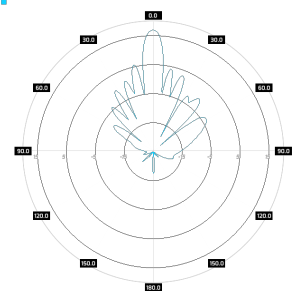

Mechanic specification

Dimensions	29.2 x 48.6 x 7.1 cm 11.5 x 19.13 x 2.8 inch
Weight	2.5 kg
Connector	RJ45 & 2xMMCX/U.FL
Material	ABS
Waterproof level	IP67
Operating temperature	from -40 +70°C to °C from -40°F to 32°F
Wind resistance	km/h

Mounting Kit

Dimensions	9.9 x 10.5 x 14.8 cm 3.9 x 4.13 x 5.83 inch
Regulation Range	+/- 30°
Weight	0.87 kg
Mast Dimensions Range	25 - 65mm
Material	Polyamide with fiberglass + galvanized steel U-Bolts

Systems

- › WLAN - 5 GHz
- › WiMAX - 5 GHz
- › RFID - 5725 - 5875 MHz
- › ISM - 5725-5875 MHz

Applications

- › Stadiums, Public Places
- › Hotspot
- › PtM Connections

Plots

SA M5-90-17HV RBR
H-pol, azimuth

SA M5-90-17HV RBR
H-pol, elev.

SA M5-90-17HV RBR
V-pol, azimuth

SA M5-90-17HV RBR
V-pol, elev.