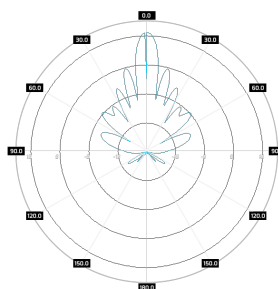

Mechanic specification

Dimensions	29.2 x 48.6 x 7.1 cm 11.5 x 19.13 x 2.8 inch
Weight	2.5 kg
Connector	RJ45 & 2xMMCX/U.FL
Material	ABS
Waterproof level	IP67
Operating temperature	from -40 +70°C to °C from -40°F to 32°F
Wind resistance	km/h

Mounting Kit

Dimensions	9.9 x 10.5 x 14.8 cm 3.9 x 4.13 x 5.83 inch
Regulation Range	+/- 30°
Weight	0.87 kg
Max Dimensions Range	25 - 65mm
Material	Polyamide with fiberglass + galvanized steel U-Bolts

Features

Systems

- › LTE band - 46, 47, 252, 255
- › WLAN - 5 GHz
- › WiMAX - 5 GHz
- › RFID - 5725 - 5875 MHz
- › ISM - 5725-5875 MHz

Applications

- › Stadiums, Public Places
- › Hotspot
- › PtM Connections

Plots

SA M5-90-17HV RBR
H-pol, azimuth

SA M5-90-17HV RBR
H-pol, elev.

SA M5-90-17HV RBR
V-pol, azimuth

SA M5-90-17HV RBR
V-pol, elev.