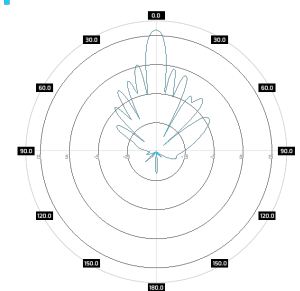

SA M5-90-17HV RBR
V-pol, elev.