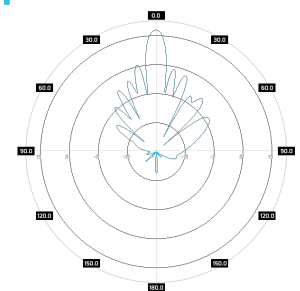

Mechanic specification

Dimensions	29.2 x 48.6 x 7.1 cm 11.5 x 19.13 x 2.8 inch
Weight	2.5 kg
Connector	RJ45 & 2xMMCX/U.FL
Material	ABS
Waterproof level	IP67
Operating temperature	from -40 +70°C to °C from -40°F to 32°F
Wind resistance	km/h

Mounting Kit

Dimensions	9.9 x 10.5 x 14.8 cm 3.9 x 4.13 x 5.83 inch
Regulation Range	+/- 30°
Weight	0.87 kg
Mast Dimensions Range	25 - 65mm
Material	Polyamide with fiberglass + galvanized steel U-Bolts

Systems

- LTE band - 46, 47, 252, 255
- WLAN - 5 GHz
- WiMAX - 5 GHz
- RFID - 5725 - 5875 MHz
- ISM - 5725-5875 MHz

Applications

- Stadiums, Public Places
- Hotspot
- PtM Connections

Plots

SA M5-90-17HV RBR
H-pol, azimuth

SA M5-90-17HV RBR
H-pol, elev.

SA M5-90-17HV RBR
V-pol, azimuth

SA M5-90-17HV RBR
V-pol, elev.