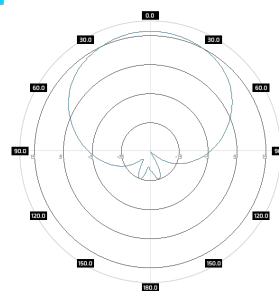

ROHS

UV
RESISTANT

Electrical specification

Frequency	5.1 - 5.95 GHz
Gain	17 dBi
VSWR	<2.00
Beamwidth	8°/90°
Polarization	H&V
Cross-Polar Isolation	
Front-to-Back	> 32 dB
Separation between Connectors	
Impedance	50 Ω
Max Input Power	50 W
Lighting Protection	No
DC Ground	No

Mounting Kit

Dimensions	9.9 x 10.5 x 14.8 cm 3.9 x 4.13 x 5.83 inch
Regulation Range	+/- 30°
Weight	0.87 kg
Mast Dimensions Range	25 - 65mm
Material	Polyamide with fiberglass + galvanized steel U-Bolts

Systems

- LTE band - 46, 47, 252, 255
- WLAN - 5 GHz
- WiMAX - 5 GHz
- RFID - 5725 - 5875 MHz
- ISM - 5725-5875 MHz

Applications

- Stadiums, Public Places
- Hotspot
- PtM Connections

Plots

SA M5-90-17HV RBR
H-pol, azimuth

SA M5-90-17HV RBR
H-pol, elev.

SA M5-90-17HV RBR
V-pol, azimuth

SA M5-90-17HV RBR
V-pol, elev.