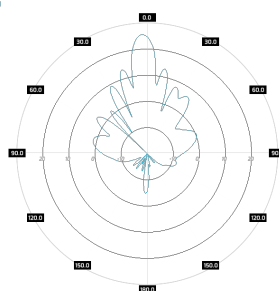

ROHS

Electrical specification

Frequency	5.1 - 5.95 GHz
Gain	24 dBi
VSWR	<1.80, max < 2.00
Beamwidth	8°/8°
Polarization	X
Cross-Polar Isolation	> 25 dB
Front-to-Back	> 30 dB
Separation between Connectors	> 30 dB
Impedance	50 Ω
Max Input Power	50 W
Lighting Protection	No
DC Ground	Yes

Mechanic specification

Dimensions	39.2 x 39.6 x 7.7 cm 15.43 x 15.59 x 3.03 inch
Weight	2.9 kg
Connector	RJ45 & 2xN
Material	ABS
Waterproof level	IP67
Operating temperature	from -40 +70°C to °C from -40°F to 32°F
Wind resistance	km/h

Mounting Kit

Dimensions	9.9 x 10,5 x 14.8 cm 3.9 x 4.13 x 5.83 inch
Regulation Range	+/- 30°
Weight	0.87 kg
Mast Dimensions Range	25 - 65mm
Material	Polyamide with fiberglass + galvanized steel U-Bolts

Plots

PA M5-24X
Port 1, azimuth

PA M5-24X
Port 1, elev.

PA M5-24X
Port 2, azimuth

PA M5-24X
Port 2, elev.