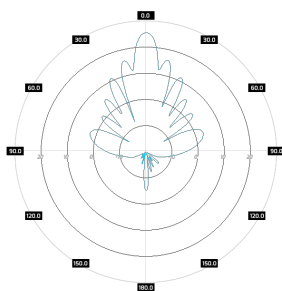

ROHS

Electrical specification

Frequency	5.1 - 5.95 GHz
Gain	24 dBi
VSWR	<1.80, max < 2.00
Beamwidth	8°/8°
Polarization	X
Cross-Polar Isolation	> 25 dB
Front-to-Back	> 30 dB
Separation between Connectors	> 30 dB
Impedance	50 Ω
Max Input Power	50 W
Lighting Protection	No
DC Ground	Yes

Mounting Kit

Dimensions	9.9 x 10.5 x 14.8 cm 3.9 x 4.13 x 5.83 inch
Regulation Range	+/- 30°
Weight	0.87 kg
Mast Dimensions Range	25 - 65mm
Material	Polyamide with fiberglass + galvanized steel U-Bolts

Systems

- › WLAN - 5 GHz
- › WiMAX - 5 GHz
- › RFID - 5725 - 5875 MHz
- › ISM - 5725-5875 MHz

Applications

- › PtP connections
- › PtM Connections

Compatible with

- › **Cambium Networks** - ePMP 1000 Connectorized Radio, ePMP 1000 GPS Sync Radio
- › **MIMOSA** - A5C, C5C

Plots

PA M5-24X
Port 1, azimuth

PA M5-24X
Port 1, elev.

PA M5-24X
Port 2, azimuth

PA M5-24X
Port 2, elev.