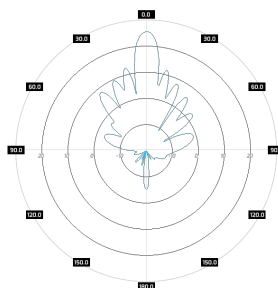

ROHS

Electrical specification

Frequency	5.1 - 5.95 GHz
Gain	24 dBi
VSWR	<1.80, max < 2.00
Beamwidth	8°/8°
Polarization	X
Cross-Polar Isolation	> 25 dB
Front-to-Back	> 30 dB
Separation between Connectors	> 30 dB
Impedance	50 Ω
Max Input Power	50 W
Lighting Protection	No
DC Ground	Yes

Mechanic specification

Dimensions	39.2 x 39.6 x 7.7 cm 15.43 x 15.59 x 3.03 inch
Weight	2.9 kg
Connector	RJ45 & 2xN
Material	ABS
Waterproof level	IP67
Operating temperature	from -40 +70°C to °C from -40°F to 32°F
Wind resistance	km/h

Mounting Kit

Dimensions	9.9 x 10.5 x 14.8 cm 3.9 x 4.13 x 5.83 inch
Regulation Range	+/- 30°
Weight	0.87 kg
Mast Dimensions Range	25 - 65mm
Material	Polyamide with fiberglass + galvanized steel U-Bolts

Plots

PA M5-24X
Port 1, azimuth

PA M5-24X
Port 1, elev.

PA M5-24X
Port 2, azimuth

PA M5-24X
Port 2, elev.