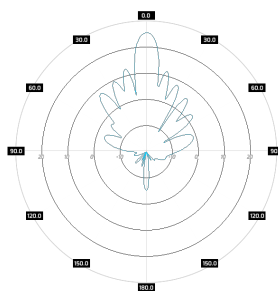

ROHS

Electrical specification

Frequency	5.1 - 5.95 GHz
Gain	24 dBi
VSWR	<1.80, max < 2.00
Beamwidth	8°/8°
Polarization	X
Cross-Polar Isolation	> 25 dB
Front-to-Back	> 30 dB
Separation between Connectors	> 30 dB
Impedance	50 Ω
Max Input Power	50 W
Lighting Protection	No
DC Ground	Yes

Mechanic specification

Dimensions	39.2 x 39.6 x 7.7 cm 15.43 x 15.59 x 3.03 inch
Weight	2.9 kg
Connector	RJ45 & 2xN
Material	ABS
Waterproof level	IP67
Operating temperature	from -40 +70°C to °C from -40°F to 32°F
Wind resistance	km/h

Mounting Kit

Dimensions	9.9 x 10.5 x 14.8 cm 3.9 x 4.13 x 5.83 inch
Regulation Range	+/- 30°
Weight	0.87 kg
Mast Dimensions Range	25 - 65mm
Material	Polyamide with fiberglass + galvanized steel U-Bolts

Plots

PA M5-24X
Port 1, azimuth

PA M5-24X
Port 1, elev.

PA M5-24X
Port 2, azimuth

PA M5-24X
Port 2, elev.