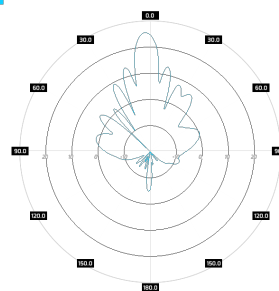

ROHS

Electrical specification

Frequency	5.1 - 5.95 GHz
Gain	24 dBi
VSWR	<1.80, max < 2.00
Beamwidth	8°/8°
Polarization	X
Cross-Polar Isolation	> 25 dB
Front-to-Back	> 30 dB
Separation between Connectors	> 30 dB
Impedance	50 Ω
Max Input Power	50 W
Lighting Protection	No
DC Ground	Yes

Mechanic specification

Dimensions	39.2 x 39.6 x 7.7 cm 15.43 x 15.59 x 3.03 inch
Weight	2.9 kg
Connector	RJ45 & 2xN
Material	ABS
Waterproof level	IP67
Operating temperature	from -40 +70°C to °C from -40°F to 32°F
Wind resistance	km/h

Mounting Kit

Dimensions	9.9 x 10.5 x 14.8 cm 3.9 x 4.13 x 5.83 inch
Regulation Range	+/- 30°
Weight	0.87 kg
Mast Dimensions Range	25 - 65mm
Material	Polyamide with fiberglass + galvanized steel U-Bolts

Plots

PA M5-24X
Port 1, azimuth

PA M5-24X
Port 1, elev.

PA M5-24X
Port 2, azimuth

PA M5-24X
Port 2, elev.