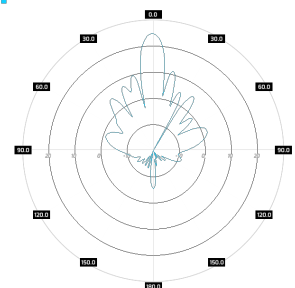

ROHS

Electrical specification

Frequency	5.1 - 5.95 GHz
Gain	24 dBi
VSWR	<1.80, max < 2.00
Beamwidth	8°/8°
Polarization	X
Cross-Polar Isolation	> 25 dB
Front-to-Back	> 30 dB
Separation between Connectors	> 30 dB
Impedance	50 Ω
Max Input Power	50 W
Lighting Protection	No
DC Ground	Yes

Mechanic specification

Dimensions	39.2 x 39.6 x 7.7 cm 15.43 x 15.59 x 3.03 inch
Weight	2.9 kg
Connector	RJ45 & 2xN
Material	ABS
Waterproof level	IP67
Operating temperature	from -40 +70°C to °C from -40°F to 32°F
Wind resistance	km/h

Mounting Kit

Dimensions	9.9 x 10.5 x 14.8 cm 3.9 x 4.13 x 5.83 inch
Regulation Range	+/- 30°
Weight	0.87 kg
Mast Dimensions Range	25 - 65mm
Material	Polyamide with fiberglass + galvanized steel U-Bolts

Plots

PA M5-24X
Port 1, azimuth

PA M5-24X
Port 1, elev.

PA M5-24X
Port 2, azimuth

PA M5-24X
Port 2, elev.