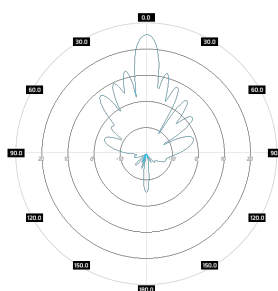

ROHS

Electrical specification

Frequency	5.1 - 5.95 GHz
Gain	24 dBi
VSWR	<1.80, max < 2.00
Beamwidth	8°/8°
Polarization	X
Cross-Polar Isolation	> 25 dB
Front-to-Back	> 30 dB
Separation between Connectors	> 30 dB
Impedance	50 Ω
Max Input Power	50 W
Lighting Protection	No
DC Ground	Yes

Mechanic specification

Dimensions	39.2 x 39.6 x 7.7 cm 15.43 x 15.59 x 3.03 inch
Weight	2.9 kg
Connector	RJ45 & 2xN
Material	ABS
Waterproof level	IP67
Operating temperature	from -40 +70°C to °C from -40°F to 32°F
Wind resistance	km/h

Mounting Kit

Dimensions	9.9 x 10,5 x 14.8 cm 3.9 x 4.13 x 5.83 inch
Regulation Range	+/- 30°
Weight	0.87 kg
Mast Dimensions Range	25 - 65mm
Material	Polyamide with fiberglass + galvanized steel U-Bolts

Plots

PA M5-24X
Port 1, azimuth

PA M5-24X
Port 1, elev.

PA M5-24X
Port 2, azimuth

PA M5-24X
Port 2, elev.