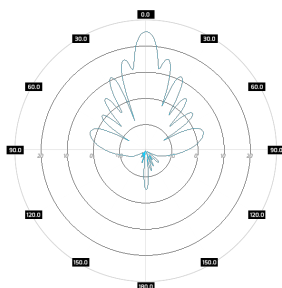

ROHS

Electrical specification

Frequency	5.1 - 5.95 GHz
Gain	24 dBi
VSWR	<1.80, max < 2.00
Beamwidth	8°/8°
Polarization	X
Cross-Polar Isolation	> 25 dB
Front-to-Back	> 30 dB
Separation between Connectors	> 30 dB
Impedance	50 Ω
Max Input Power	50 W
Lighting Protection	No
DC Ground	Yes

Mounting Kit

Dimensions	9.9 x 10.5 x 14.8 cm 3.9 x 4.13 x 5.83 inch
Regulation Range	+/- 30°
Weight	0.87 kg
Mast Dimensions Range	25 - 65mm
Material	Polyamide with fiberglass + galvanized steel U-Bolts

Systems

- › WLAN - 5 GHz
- › WiMAX - 5 GHz
- › RFID - 5725 - 5875 MHz
- › ISM - 5725-5875 MHz

Applications

- › PtP connections
- › PtM Connections

Compatible with

- › **Cambium Networks** - ePMP 1000 Connectorized Radio, ePMP 1000 GPS Sync Radio
- › **MIMOSA** - A5C, C5C

Plots

PA M5-24X
Port 1, azimuth

PA M5-24X
Port 1, elev.

PA M5-24X
Port 2, azimuth

PA M5-24X
Port 2, elev.