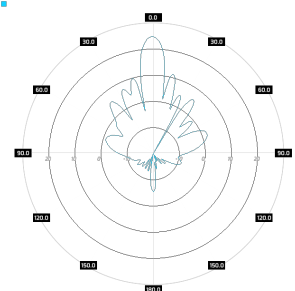

ROHS

Electrical specification

Frequency	5.1 - 5.95 GHz
Gain	24 dBi
VSWR	<1.80, max < 2.00
Beamwidth	8°/8°
Polarization	X
Cross-Polar Isolation	> 25 dB
Front-to-Back	> 30 dB
Separation between Connectors	> 30 dB
Impedance	50 Ω
Max Input Power	50 W
Lighting Protection	No
DC Ground	Yes

Mechanic specification

Dimensions	39.2 x 39.6 x 7.7 cm 15.43 x 15.59 x 3.03 inch
Weight	2.9 kg
Connector	RJ45 & 2xN
Material	ABS
Waterproof level	IP67
Operating temperature	from -40 +70°C to °C from -40°F to 32°F
Wind resistance	km/h

Mounting Kit

Dimensions	9.9 x 10,5 x 14.8 cm 3.9 x 4.13 x 5.83 inch
Regulation Range	+/- 30°
Weight	0.87 kg
Mast Dimensions Range	25 - 65mm
Material	Polyamide with fiberglass + galvanized steel U-Bolts

Plots

PA M5-24X
Port 1, azimuth

PA M5-24X
Port 1, elev.

PA M5-24X
Port 2, azimuth

PA M5-24X
Port 2, elev.