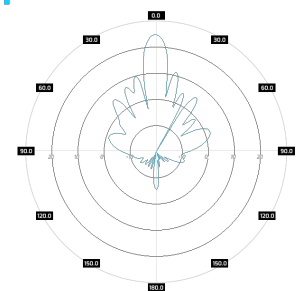

ROHS

Electrical specification

Frequency	5.1 - 5.95 GHz
Gain	24 dBi
VSWR	<1.80, max < 2.00
Beamwidth	8°/8°
Polarization	X
Cross-Polar Isolation	> 25 dB
Front-to-Back	> 30 dB
Separation between Connectors	> 30 dB
Impedance	50 Ω
Max Input Power	50 W
Lighting Protection	No
DC Ground	Yes

Mechanic specification

Dimensions	39.2 x 39.6 x 7.7 cm 15.43 x 15.59 x 3.03 inch
Weight	2.9 kg
Connector	RJ45 & 2xN
Material	ABS
Waterproof level	IP67
Operating temperature	from -40 +70°C to °C from -40°F to 32°F
Wind resistance	km/h

Mounting Kit

Dimensions	9.9 x 10.5 x 14.8 cm 3.9 x 4.13 x 5.83 inch
Regulation Range	+/- 30°
Weight	0.87 kg
Mast Dimensions Range	25 - 65mm
Material	Polyamide with fiberglass + galvanized steel U-Bolts

Plots

PA M5-24X
Port 1, azimuth

PA M5-24X
Port 1, elev.

PA M5-24X
Port 2, azimuth

PA M5-24X
Port 2, elev.