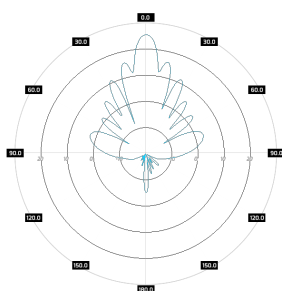

ROHS

Electrical specification

Frequency	5.1 - 5.95 GHz
Gain	24 dBi
VSWR	<1.80, max < 2.00
Beamwidth	8°/8°
Polarization	X
Cross-Polar Isolation	> 25 dB
Front-to-Back	> 30 dB
Separation between Connectors	> 30 dB
Impedance	50 Ω
Max Input Power	50 W
Lighting Protection	No
DC Ground	Yes

Mechanic specification

Dimensions	39.2 x 39.6 x 7.7 cm 15.43 x 15.59 x 3.03 inch
Weight	2.9 kg
Connector	RJ45 & 2xN
Material	ABS
Waterproof level	IP67
Operating temperature	from -40 +70°C to °C from -40°F to 32°F
Wind resistance	km/h

Mounting Kit

Dimensions	9.9 x 10,5 x 14.8 cm 3.9 x 4.13 x 5.83 inch
Regulation Range	+/- 30°
Weight	0.87 kg
Mast Dimensions Range	25 - 65mm
Material	Polyamide with fiberglass + galvanized steel U-Bolts

Plots

PA M5-24X
Port 1, azimuth

PA M5-24X
Port 1, elev.

PA M5-24X
Port 2, azimuth

PA M5-24X
Port 2, elev.