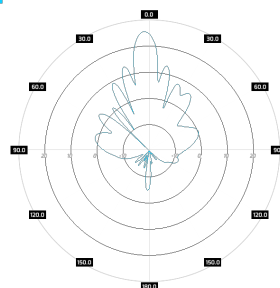

ROHS

Electrical specification

Frequency	5.1 - 5.95 GHz
Gain	24 dBi
VSWR	<1.80, max < 2.00
Beamwidth	8°/8°
Polarization	X
Cross-Polar Isolation	> 25 dB
Front-to-Back	> 30 dB
Separation between Connectors	> 30 dB
Impedance	50 Ω
Max Input Power	50 W
Lighting Protection	No
DC Ground	Yes

Mechanic specification

Dimensions	39.2 x 39.6 x 7.7 cm 15.43 x 15.59 x 3.03 inch
Weight	2.9 kg
Connector	RJ45 & 2xN
Material	ABS
Waterproof level	IP67
Operating temperature	from -40 +70°C to °C from -40°F to 32°F
Wind resistance	km/h

Mounting Kit

Dimensions	9.9 x 10.5 x 14.8 cm 3.9 x 4.13 x 5.83 inch
Regulation Range	+/- 30°
Weight	0.87 kg
Mast Dimensions Range	25 - 65mm
Material	Polyamide with fiberglass + galvanized steel U-Bolts

Plots

PA M5-24X
Port 1, azimuth

PA M5-24X
Port 1, elev.

PA M5-24X
Port 2, azimuth

PA M5-24X
Port 2, elev.