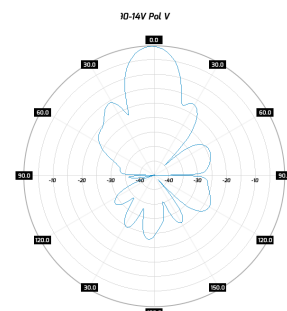

ROHS

Electrical specification

Frequency	5.3 - 6 GHz
Gain	14 dBi
VSWR	<2.00
Beamwidth	16°/90°
Polarization	V
Cross-Polar Isolation	
Front-to-Back	
Separation between Connectors	
Impedance	50 Ω
Max Input Power	50 W
Lighting Protection	No
DC Ground	Yes

Mounting Kit

Dimensions	9.9 x 10.5 x 14.8 cm 3.9 x 4.13 x 5.83 inch
Regulation Range	+/- 30°
Weight	0.87 kg
Most Dimensions Range	25 - 65mm
Material	Polyamide with fiberglass + galvanized steel U-Bolts

Systems

- › LTE band - 46, 47, 255
- › WLAN - 5 GHz
- › WiMAX - 5 GHz
- › RFID - 5725 - 5875 MHz
- › ISM - 5725-5875 MHz

Applications

- › Stadiums, Public Places
- › Hotspot
- › PtM Connections
- › System Integration

Plots

Radiation pattern WiBOX SA 5-90-14V Pol H

Radiation pattern WiBOX SA 5-90-14V Pol V