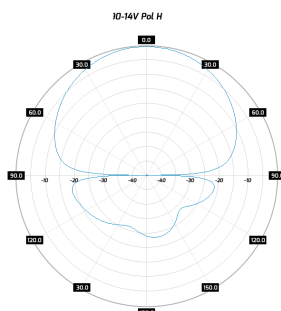

Plots

Radiation pattern WiBOX SA 5-90-14V Pol H