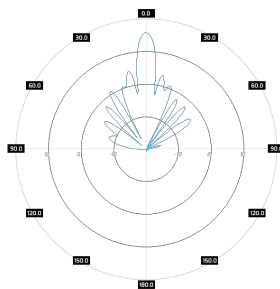

### Mechanic specification

Dimensions	29.2 x 48.6 x 7.1 cm 11.5 x 19.13 x 2.8 inch
Weight	0 kg
Connector	RJ45 & 4xNf
Material	ABS
Waterproof level	IP67
Operating temperature	from -40 +70°C to °C from -40°F to 32°F
Wind resistance	km/h

### Mounting Kit

Dimensions	9.9 x 10.5 x 14.8 cm 3.9 x 4.13 x 5.83 inch
Regulation Range	+/- 30°
Weight	0.87 kg
Mast Dimensions Range	25 - 65mm
Material	Polyamide with fiberglass + galvanized steel U-Bolts

### Systems

- › WLAN - 5 GHz
- › WiMAX - 5 GHz
- › RFID - 5725 - 5875 MHz
- › ISM - 5725-5875 MHz

### Plots

SA D4M64-90-16X  
Port 1, azimuth

SA D4M49-90-16X  
Port 1, elev.

SA D4M64-90-16X  
Port 2, azimuth

SA D4M64-90-16X  
Port 2, elev.