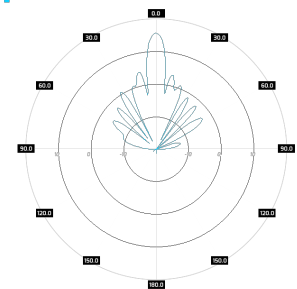

### Mechanic specification

Dimensions	29.2 x 48.6 x 7.1 cm 11.5 x 19.13 x 2.8 inch
Weight	0 kg
Connector	RJ45 & 4xNf
Material	ABS
Waterproof level	IP67
Operating temperature	from -40 +70°C to °C from -40°F to 32°F
Wind resistance	km/h

### Mounting Kit

Dimensions	9.9 x 10.5 x 14.8 cm 3.9 x 4.13 x 5.83 inch
Regulation Range	+/- 30°
Weight	0.87 kg
Mast Dimensions Range	25 - 65mm
Material	Polyamide with fiberglass + galvanized steel U-Bolts

### Plots

SA D4M64-90-16X  
Port 1, azimuth

SA D4M49-90-16X  
Port 1, elev.

SA D4M64-90-16X  
Port 2, azimuth

SA D4M64-90-16X  
Port 2, elev.