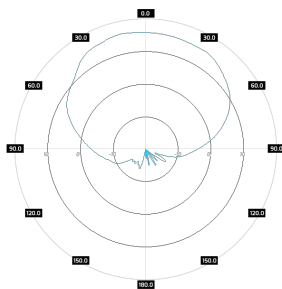

Plots

SA D4M64-90-16X
Port 1, azimuth