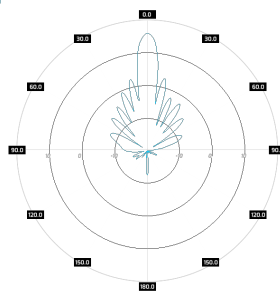

### Mounting Kit

Dimensions	9.9 x 10.5 x 14.8 cm 3.9 x 4.13 x 5.83 inch
Regulation Range	+/- 30°
Weight	0.87 kg
Mast Dimensions Range	25 - 65mm
Material	Polyamide with fiberglass + galvanized steel U-Bolts

### Systems

- WLAN - 5 GHz
- WiMAX - 5 GHz
- RFID - 5725 - 5875 MHz
- ISM - 5725-5875 MHz

### Plots

SA D8M49-90-17X  
azimuth

SA D8M49-90-17X  
elev.