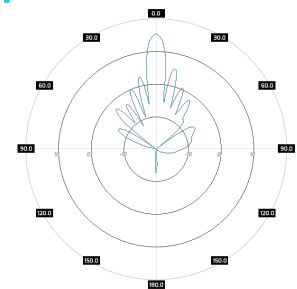

Mechanic specification

| | |
|-----------------------|---|
| Dimensions | 29.2 x 48.6 x 7.1 cm 11.5 x 19.13 x 2.8 inch |
| Weight | 2.9 kg |
| Connector | RJ45 & 4xN Female |
| Material | ABS |
| Waterproof level | IP67 |
| Operating temperature | from -40 +70°C to °C from -40°F to 32°F |
| Wind resistance | km/h |

Mounting Kit

| | |
|-----------------------|---|
| Dimensions | 9.9 x 10.5 x 14.8 cm 3.9 x 4.13 x 5.83 inch |
| Regulation Range | +/- 30° |
| Weight | 0.87 kg |
| Mast Dimensions Range | 25 - 65mm |
| Material | Polyamide with fiberglass + galvanized steel U-Bolts |

Systems

- › WLAN - 5 GHz
- › WiMAX - 5 GHz
- › RFID - 5725 - 5875 MHz
- › ISM - 5725-5875 MHz

Applications

- › Stadiums, Public Places
- › Hotspot
- › PtM Connections

Compatible with

- › **MIMOSA - A5C**

Plots

SA D4M5-90-17HV
azimuth. pol. H

SA D4M5-90-17HV
elev., pol. H

SA D4M5-90-17HV
azimuth. pol. V

SA D4M5-90-17HV
elev., pol. V