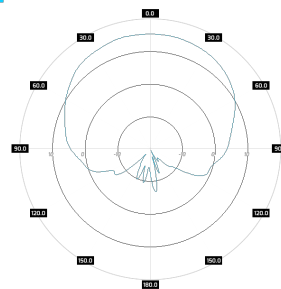

ROHS

Electrical specification

| | |
|-------------------------------|-------------------|
| Frequency | 5.1 - 5.95 GHz |
| Gain | 17 dBi |
| VSWR | <1.60, max < 2.00 |
| Beamwidth | 90°/9° |
| Polarization | H&V |
| Cross-Polar Isolation | |
| Front-to-Back | > 20 dB |
| Separation between Connectors | > 25 dB |
| Impedance | 50 Ω |
| Max Input Power | 50 W |
| Lighting Protection | No |
| DC Ground | No |

Systems

- › WLAN - 5 GHz
- › WiMAX - 5 GHz
- › RFID - 5725 - 5875 MHz
- › ISM - 5725-5875 MHz

Applications

- › Stadiums, Public Places
- › Hotspot
- › PtM Connections

Compatible with

- › **MIMOSA - A5C**

Plots

SA D4M5-90-17HV
azimuth. pol. H

SA D4M5-90-17HV
elev., pol. H

SA D4M5-90-17HV
azimuth. pol. V

SA D4M5-90-17HV
elev., pol. V