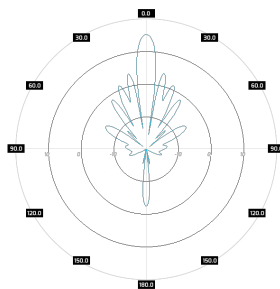

Mechanic specification

| | |
|-----------------------|---|
| Dimensions | 29.2 x 48.6 x 7.1 cm 11.5 x 19.13 x 2.8 inch |
| Weight | 2.9 kg |
| Connector | RJ45 & 4xN Female |
| Material | ABS |
| Waterproof level | IP67 |
| Operating temperature | from -40 +70°C to °C from -40°F to 32°F |
| Wind resistance | km/h |

Mounting Kit

| | |
|-----------------------|---|
| Dimensions | 9.9 x 10.5 x 14.8 cm 3.9 x 4.13 x 5.83 inch |
| Regulation Range | +/- 30° |
| Weight | 0.87 kg |
| Mast Dimensions Range | 25 - 65mm |
| Material | Polyamide with fiberglass + galvanized steel U-Bolts |

Systems

- › WLAN - 5 GHz
- › WiMAX - 5 GHz
- › RFID - 5725 - 5875 MHz
- › ISM - 5725-5875 MHz

Applications

- › Stadiums, Public Places
- › Hotspot
- › PtM Connections

Compatible with

- › **MIMOSA - A5C**

Plots

SA D4M5-90-17HV
azimuth. pol. H

SA D4M5-90-17HV
elev., pol. H

SA D4M5-90-17HV
azimuth. pol. V

SA D4M5-90-17HV
elev., pol. V