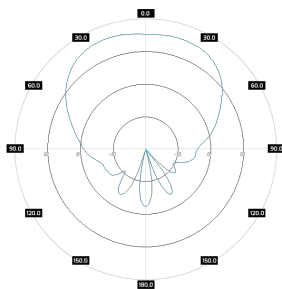

Mounting Kit

| | |
|-----------------------|---|
| Dimensions | 9.9 x 10.5 x 14.8 cm 3.9 x 4.13 x 5.83 inch |
| Regulation Range | +/- 30° |
| Weight | 0.87 kg |
| Mast Dimensions Range | 25 - 65mm |
| Material | Polyamide with fiberglass + galvanized steel U-Bolts |

Systems

- › WLAN - 5 GHz
- › WiMAX - 5 GHz
- › RFID - 5725 - 5875 MHz
- › ISM - 5725-5875 MHz

Applications

- › Stadiums, Public Places
- › Hotspot
- › PtM Connections

Compatible with

- › **MIMOSA - A5C**

Plots

SA D4M5-90-17HV
azimuth. pol. H

SA D4M5-90-17HV
elev., pol. H

SA D4M5-90-17HV
azimuth. pol. V

SA D4M5-90-17HV
elev., pol. V