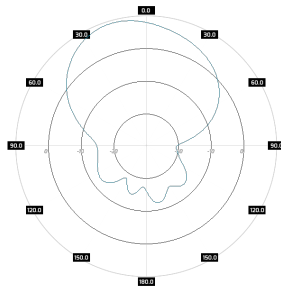

SA MDBC245-120-8V
2.45GHz, elev.