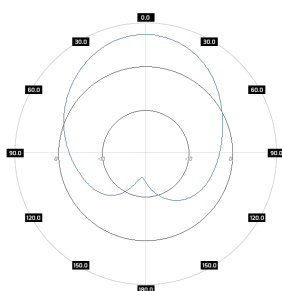

ROHS

Electrical specification

Frequency	0.47 - 0.7 GHz
Gain	7 dBi ±1
VSWR	<1.60, max < 2.00
Beamwidth	75°/75° +/- 10°
Polarization	X
Cross-Polar Isolation	17 dB
Front-to-Back	> 15 dB
Separation between Connectors	> 17 dB
Impedance	50 Ω
Max Input Power	50 W
Lighting Protection	No
DC Ground	Yes

Mechanic specification

Dimensions	39.2 x 39.6 x 9.9 cm 15.43 x 15.59 x 3.9 inch
Weight	2.1 kg
Connector	RJ45 & 2xN
Material	ABS
Waterproof level	IP67
Operating temperature	from -40°C to 80°C from -40°F to 176°F
Wind resistance	70km/h

Mounting Kit

Dimensions	9.9 x 10.5 x 14.8 cm 3.9 x 4.13 x 5.83 inch
Regulation Range	+/- 30°
Weight	0.87 kg
Mast Dimensions Range	25 - 65mm
Material	Polyamide with fiberglass + galvanized steel U-Bolts

Systems

- › LTE band - 71
- › WiMAX - 700 MHz
- › GSM - 400 MHz

Applications

- › System Integration

Plots

PA M0407-8X
Port 1, azimuth

PA M0407-8X
Port 1, elev.

PA M0407-8X
Port 2, azimuth