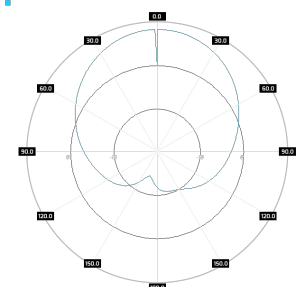

Systems

- › LTE band - 71
- › WiMAX - 700 MHz
- › GSM - 400 MHz

Applications

- › System Integration

Plots

PA M0407-8X
Port 1, azimuth

PA M0407-8X
Port 1, elev.

PA M0407-8X
Port 2, azimuth