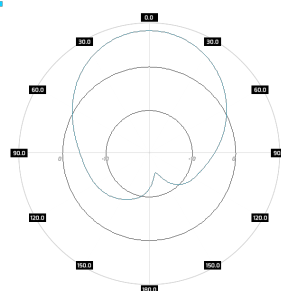

ROHS

Electrical specification

Frequency	0.47 - 0.7 GHz
Gain	7 dBi ±1
VSWR	<1.60, max < 2.00
Beamwidth	75°/75° +/- 10°
Polarization	X
Cross-Polar Isolation	17 dB
Front-to-Back	> 15 dB
Separation between Connectors	> 17 dB
Impedance	50 Ω
Max Input Power	50 W
Lighting Protection	No
DC Ground	Yes

Mounting Kit

Dimensions	9.9 x 10.5 x 14.8 cm 3.9 x 4.13 x 5.83 inch
Regulation Range	+/- 30°
Weight	0.87 kg
Mast Dimensions Range	25 - 65mm
Material	Polyamide with fiberglass + galvanized steel U-Bolts

Systems

- › LTE band - 71
- › WiMAX - 700 MHz
- › GSM - 400 MHz

Applications

- › System Integration

Plots

PA M0407-8X
Port 1, azimuth

PA M0407-8X
Port 1, elev.

PA M0407-8X
Port 2, azimuth