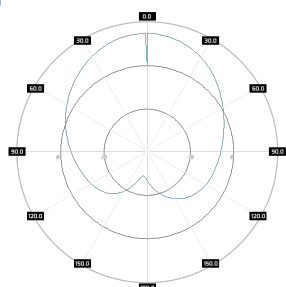

Mechanic specification

Dimensions	39.2 x 39.6 x 9.9 cm 15.43 x 15.59 x 3.9 inch
Weight	2.1 kg
Connector	RJ45 & 2xN
Material	ABS
Waterproof level	IP67
Operating temperature	from -40°C to 80°C from -40°F to 176°F
Wind resistance	70km/h

Mounting Kit

Dimensions	9.9 x 10.5 x 14.8 cm 3.9 x 4.13 x 5.83 inch
Regulation Range	+/- 30°
Weight	0.87 kg
Mount Dimensions Range	25 - 65mm
Material	Polyamide with fiberglass + galvanized steel U-Bolts

Systems

- › LTE band - 71
- › WiMAX - 700 MHz
- › GSM - 400 MHz

Applications

- › System Integration

Plots

PA M0407-8X
Port 1, azimuth

PA M0407-8X
Port 1, elev.

PA M0407-8X
Port 2, azimuth