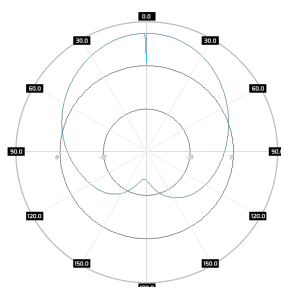

Systems

- › LTE band - 71
- › WiMAX - 700 MHz
- › GSM - 400 MHz

Applications

- › System Integration

Plots

PA M0407-8X
Port 1, azimuth

PA M0407-8X
Port 1, elev.

PA M0407-8X
Port 2, azimuth