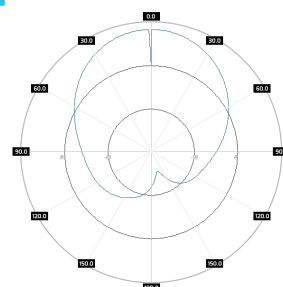

Systems

- › LTE band - 71
- › WiMAX - 700 MHz
- › GSM - 400 MHz

Applications

- › System Integration

Plots

PA M0407-8X
Port 1, azimuth

PA M0407-8X
Port 1, elev.

PA M0407-8X
Port 2, azimuth