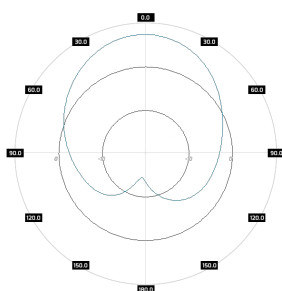

ROHS

Electrical specification

Frequency	0.47 - 0.7 GHz
Gain	7 dBi ±1
VSWR	<1.60, max < 2.00
Beamwidth	75°/75° +/- 10°
Polarization	X
Cross-Polar Isolation	17 dB
Front-to-Back	> 15 dB
Separation between Connectors	> 17 dB
Impedance	50 Ω
Max Input Power	50 W
Lighting Protection	No
DC Ground	Yes

Mechanic specification

Dimensions	39.2 x 39.6 x 9.9 cm 15.43 x 15.59 x 3.9 inch
Weight	2.1 kg
Connector	RJ45 & 2xN
Material	ABS
Waterproof level	IP67
Operating temperature	from -40°C to 80°C from -40°F to 176°F
Wind resistance	70km/h

Mounting Kit

Dimensions	9.9 x 10.5 x 14.8 cm 3.9 x 4.13 x 5.83 inch
Regulation Range	+/- 30°
Weight	0.87 kg
Mast Dimensions Range	25 - 65mm
Material	Polyamide with fiberglass + galvanized steel U-Bolts

Systems

- › LTE band - 71
- › WiMAX - 700 MHz
- › GSM - 400 MHz

Applications

- › System Integration

Plots

PA M0407-8X
Port 1, azimuth

PA M0407-8X
Port 1, elev.

PA M0407-8X
Port 2, azimuth