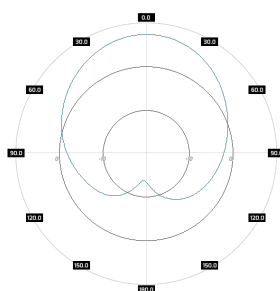

Mounting Kit

Dimensions	9.9 x 10.5 x 14.8 cm 3.9 x 4.13 x 5.83 inch
Regulation Range	+/- 30°
Weight	0.87 kg
Mast Dimensions Range	25 - 65mm
Material	Polyamide with fiberglass + galvanized steel U-Bolts

Systems

- › LTE band - 71
- › WiMAX - 700 MHz
- › GSM - 400 MHz

Applications

- › System Integration

Plots

PA M0407-8X
Port 1, azimuth

PA M0407-8X
Port 1, elev.

PA M0407-8X
Port 2, azimuth