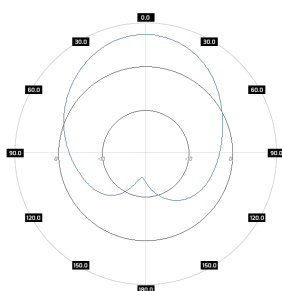

ROHS

Electrical specification

Frequency	0.47 - 0.7 GHz
Gain	7 dBi ±1
VSWR	<1.60, max < 2.00
Beamwidth	75°/75° +/- 10°
Polarization	X
Cross-Polar Isolation	17 dB
Front-to-Back	> 15 dB
Separation between Connectors	> 17 dB
Impedance	50 Ω
Max Input Power	50 W
Lighting Protection	No
DC Ground	Yes

Mechanic specification

Dimensions	39.2 x 39.6 x 9.6 cm 15.43 x 15.59 x 3.78 inch
Weight	2.1 kg
Connector	RJ45 & 2xN
Material	ABS
Waterproof level	IP67
Operating temperature	from -40°C to 80°C from -40°F to 176°F
Wind resistance	70km/h

Mounting Kit

Dimensions	9.9 x 10.5 x 14.8 cm 3.9 x 4.13 x 5.83 inch
Regulation Range	+/- 30°
Weight	0.87 kg
Mast Dimensions Range	25 - 65mm
Material	Polyamide with fiberglass + galvanized steel U-Bolts

Systems

- › LTE band - 71
- › WiMAX - 700 MHz
- › GSM - 400 MHz

Applications

- › System Integration

Plots

PA M0407-8X
Port 1, azimuth

PA M0407-8X
Port 1, elev.

PA M0407-8X
Port 2, azimuth