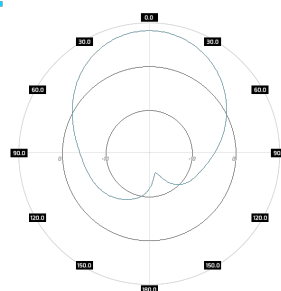

ROHS

Electrical specification

Frequency	0.47 - 0.7 GHz
Gain	7 dBi ±1
VSWR	<1.60, max < 2.00
Beamwidth	75°/75° +/- 10°
Polarization	X
Cross-Polar Isolation	17 dB
Front-to-Back	> 15 dB
Separation between Connectors	> 17 dB
Impedance	50 Ω
Max Input Power	50 W
Lighting Protection	No
DC Ground	Yes

Mounting Kit

Dimensions	9.9 x 10.5 x 14.8 cm 3.9 x 4.13 x 5.83 inch
Regulation Range	+/- 30°
Weight	0.87 kg
Mast Dimensions Range	25 - 65mm
Material	Polyamide with fiberglass + galvanized steel U-Bolts

Systems

- › LTE band - 71
- › WiMAX - 700 MHz
- › GSM - 400 MHz

Applications

- › System Integration

Plots

PA M0407-8X
Port 1, azimuth

PA M0407-8X
Port 1, elev.

PA M0407-8X
Port 2, azimuth