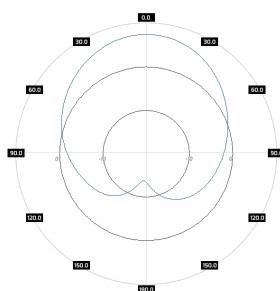

Mounting Kit

Dimensions	9.9 x 10.5 x 14.8 cm 3.9 x 4.13 x 5.83 inch
Regulation Range	+/- 30°
Weight	0.87 kg
Mast Dimensions Range	25 - 65mm
Material	Polyamide with fiberglass + galvanized steel U-Bolts

Systems

- › LTE band - 71
- › WiMAX - 700 MHz
- › GSM - 400 MHz

Applications

- › System Integration

Plots

PA M0407-8X
Port 1, azimuth

PA M0407-8X
Port 1, elev.

PA M0407-8X
Port 2, azimuth