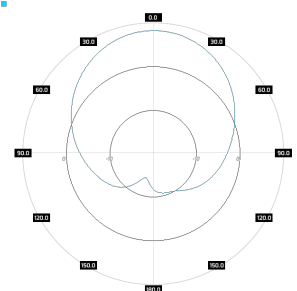

ROHS

Electrical specification

Frequency	0.47 - 0.7 GHz
Gain	7 dBi ±1
VSWR	<1.60, max < 2.00
Beamwidth	75°/75° +/- 10°
Polarization	X
Cross-Polar Isolation	17 dB
Front-to-Back	> 15 dB
Separation between Connectors	> 17 dB
Impedance	50 Ω
Max Input Power	50 W
Lighting Protection	No
DC Ground	Yes

Mounting Kit

Dimensions	9.9 x 10.5 x 14.8 cm 3.9 x 4.13 x 5.83 inch
Regulation Range	+/- 30°
Weight	0.87 kg
Mast Dimensions Range	25 - 65mm
Material	Polyamide with fiberglass + galvanized steel U-Bolts

Systems

- › LTE band - 71
- › WiMAX - 700 MHz
- › GSM - 400 MHz

Applications

- › System Integration

Plots

PA M0407-8X
Port 1, azimuth

PA M0407-8X
Port 1, elev.

PA M0407-8X
Port 2, azimuth