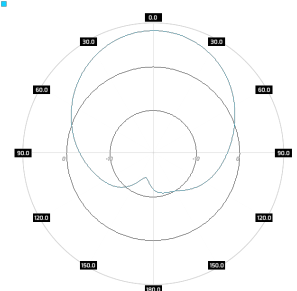

ROHS

Electrical specification

Frequency	0.47 - 0.7 GHz
Gain	7 dBi ±1
VSWR	<1.60, max < 2.00
Beamwidth	75°/75° +/- 10°
Polarization	X
Cross-Polar Isolation	17 dB
Front-to-Back	> 15 dB
Separation between Connectors	> 17 dB
Impedance	50 Ω
Max Input Power	50 W
Lighting Protection	No
DC Ground	Yes

Mounting Kit

Dimensions	9.9 x 10.5 x 14.8 cm 3.9 x 4.13 x 5.83 inch
Regulation Range	+/- 30°
Weight	0.87 kg
Mast Dimensions Range	25 - 65mm
Material	Polyamide with fiberglass + galvanized steel U-Bolts

Systems

- › LTE band - 71
- › WiMAX - 700 MHz
- › GSM - 400 MHz

Applications

- › System Integration

Plots

PA M0407-8X
Port 1, azimuth

PA M0407-8X
Port 1, elev.

PA M0407-8X
Port 2, azimuth