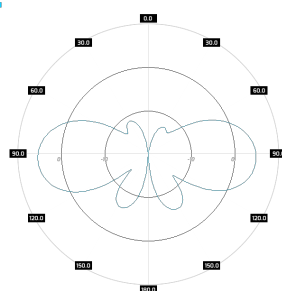

Applications

- › Stadiums, Public Places
- › Hotspot
- › PtM Connections

Compatible with

- › Cisco - Aironet 3702e, Aironet 3702p, Aironet 3602e, Aironet 2702e, Aironet 2602e, Aironet 1602e

Plots

WiOmni245-7V
2.45GHz azimuth