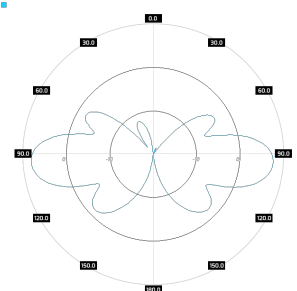

WiOmni245-7V
5.5GHz, elev.