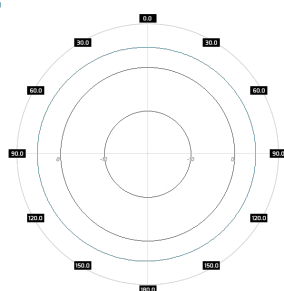

Plots

WiOmni245-7V
2.45GHz azimuth