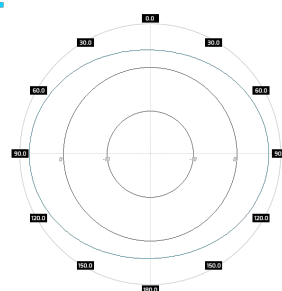

WiOmni245-7V
5.5GHz, azimuth