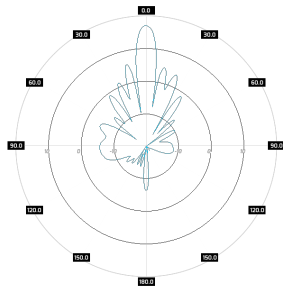

### Mechanic specification

Dimensions	29.2 x 48.6 x 10.6 cm 11.5 x 19.13 x 4.17 inch
Weight	2.5 kg
Connector	RJ45 & 4xSMA
Material	ABS
Waterproof level	IP67
Operating temperature	from -40°C to 80°C from -40°F to 176°F
Wind resistance	70km/h

### Mounting Kit

Dimensions	9.9 x 10.5 x 14.8 cm 3.9 x 4.13 x 5.83 inch
Regulation Range	+/- 30°
Weight	0.87 kg
Mast Dimensions Range	25 - 65mm
Material	Polyamide with fiberglass + galvanized steel U-Bolts

### Systems

- › LTE band - 7, 38, 40, 41
- › WLAN - 2.4 GHz, 5 GHz
- › WiMAX - 2.3 GHz, 2.5 GHz, 5 GHz
- › RFID - 2400 - 2483 MHz, 5725 - 5875 MHz
- › Bluetooth - 2400-2483 MHz
- › ISM - 2400-2483 MHz, 5725-5875 MHz

### Plots

SA M5-90-17X  
Port 1, azimuth

SA M5-90-17X  
Port 1, elev

SA M5-90-17X  
Port 2, azimuth

SA M5-90-17X  
Port 2, elev

SA M25-90-15X  
Port 1, azimuth

SA M25-90-15X  
Port 2, elev

SA M5-90-17X  
Port 2, azimuth