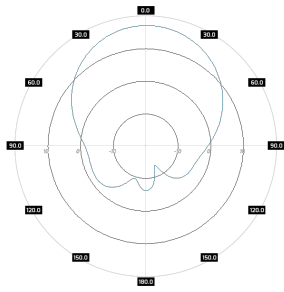

SA M5-90-17X
Port 1, azimuth