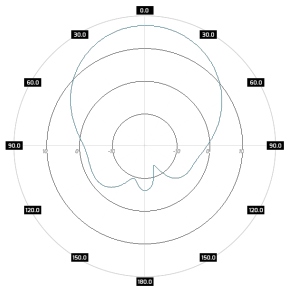

SA M5-90-17X
Port 1, azimuth