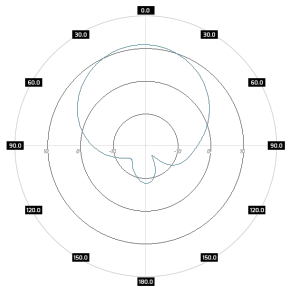

SA MDBC255-90-14X
2.45GHz, port 1, azimuth