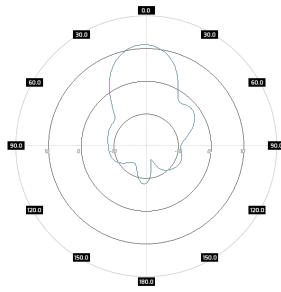

SA MDBC255-90-14X
2.45GHz, port 1, elev.