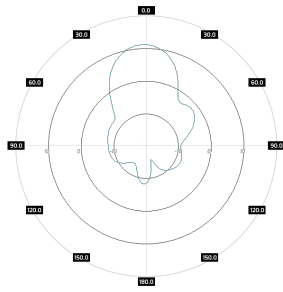

### Mechanic specification

Dimensions	27.2 x 27.6 x 9.6 cm 10.71 x 10.87 x 3.78 inch
Weight	2.5 kg
Connector	RJ45 & 4xSMA
Material	ABS
Waterproof level	IP67
Operating temperature	from -40°C to 80°C from -40°F to 176°F
Wind resistance	70km/h

### Mounting Kit

Dimensions	9.9 x 10.5 x 14.8 cm 3.9 x 4.13 x 5.83 inch
Regulation Range	+/- 30°
Weight	0.87 kg
Mast Dimensions Range	25 - 65mm
Material	Polyamide with fiberglass + galvanized steel U-Bolts

### Systems

- › LTE band - 7, 38, 40, 41, 46, 53, 69, 252, 255
- › WLAN - 2.4 GHz, 5 GHz
- › WiMAX - 2.3 GHz, 2.5 GHz, 5 GHz
- › RFID - 2400 - 2483 MHz, 5725 - 5875 MHz
- › Bluetooth - 2400-2483 MHz
- › ISM - 2400-2483 MHz, 5725-5875 MHz

### Plots

SA MDBC255-90-14X  
2.45GHz, port 1, azimuth

SA MDBC255-90-14X  
2.45GHz, port 1, elev.

SA MDBC255-90-14X  
2.45GHz, port 2, azimuth

SA MDBC255-90-14X  
2.45GHz, port 2, elev.

SA MDBC255-90-14X  
5.5GHz, port 1, azimuth